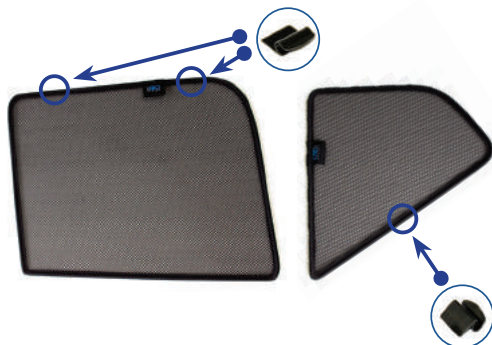

Side Shade Installation

STEP 1