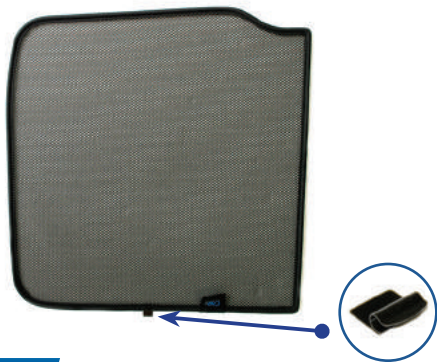

Installation

VOLVO XC40 5DR
VOL-XC40-5-A

Components Needed

Tailgate Shade Installation

STEP 1