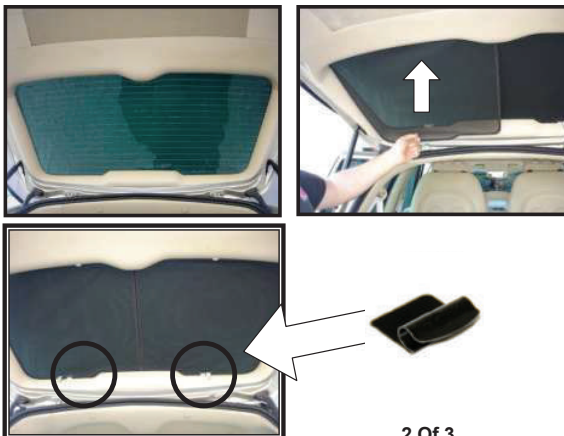

Installation

FORD GALAXY 5 DR
FOR-GALA-5-A

SIDE & TAILGATE SHADE INSTALLATION

PLEASE NOTE : THE LEFT HAND SIDE TAILGATE SHADE AND THE RIGHT HAND SIDE TAILGATE SHADE ARE DIFFERENT SHAPES AND THEREFORE WILL ONLY FIT THEIR CORRESPONDING SIDE.

2 Of 3

PORT SHADE INSTALLATION

PLEASE NOTE : THE LEFT HAND SIDE PORTHOLE SHADE AND THE RIGHT HAND SIDE PORTHOLE SHADE ARE DIFFERENT SHAPES AND THEREFORE WILL ONLY FIT THEIR CORRESPONDING SIDE.