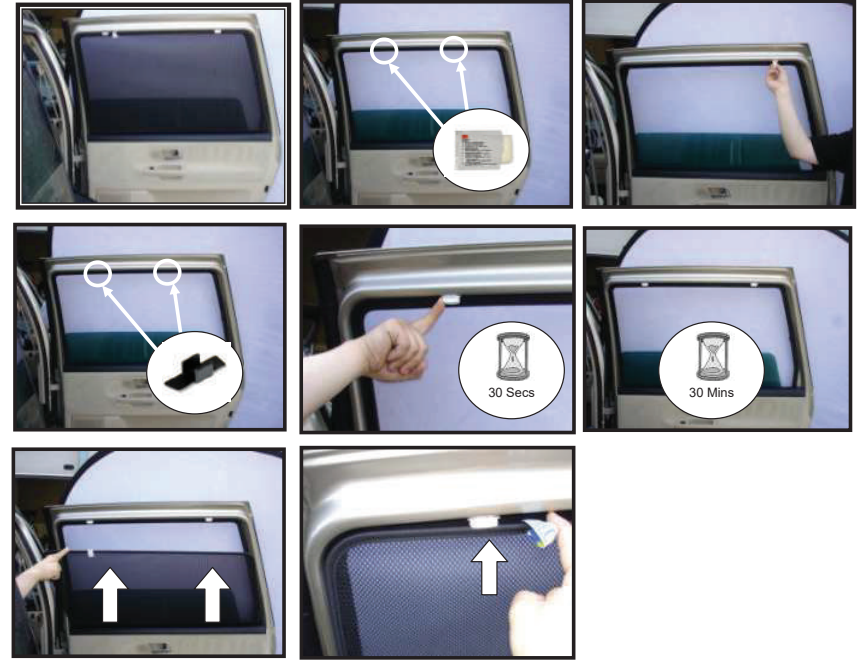

Installation Manual

FORD GALAXY 5 DR
FOR-GALA-5-A

COMPONENTS INCLUDED

FIXING CLIPS

CL-M12 x 2

CL-P03 x 4

CL-P02 x 6

CL-W01 x 1

Installation

FORD GALAXY 5 DR
FOR-GALA-5-A

SIDE & TAILGATE SHADE INSTALLATION

PLEASE NOTE : THE LEFT HAND SIDE TAILGATE SHADE AND THE RIGHT HAND SIDE TAILGATE SHADE ARE DIFFERENT SHAPES AND THEREFORE WILL ONLY FIT THEIR CORRESPONDING SIDE.

2 Of 3

PORT SHADE INSTALLATION

PLEASE NOTE : THE LEFT HAND SIDE PORTHOLE SHADE AND THE RIGHT HAND SIDE PORTHOLE SHADE ARE DIFFERENT SHAPES AND THEREFORE WILL ONLY FIT THEIR CORRESPONDING SIDE.