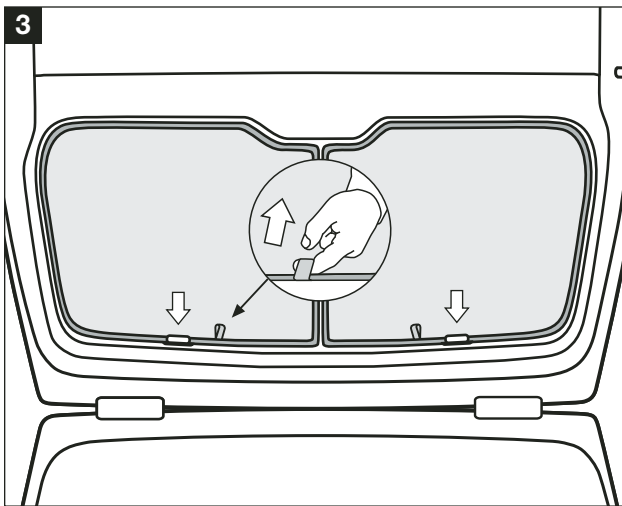

156 4dr - SUN BLIND INSTALLATION INSTRUCTIONS

PART NUMBER:

46002932

VEHICLE DESCRIPTION:

156 4dr SUNBLINDS

HARDWARE KIT

Warning

Read these fitting instructions carefully before you start the installation. Rear passenger windows must not be lowered more than 1/3 whilst the blinds are fitted and the vehicle is in motion. Blinds must not be used during the hours of darkness. On installation care must be taken not to scratch any paintwork with clips.

156 4dr - SUN BLIND INSTALLATION INSTRUCTIONS

WARNING:

Read these fitting instructions carefully before you start the installation. Rear passenger windows must not be lowered more than 1/3 whilst the blinds are fitted and the vehicle is in motion. On installation care must be taken not to scratch any paintwork with clips.