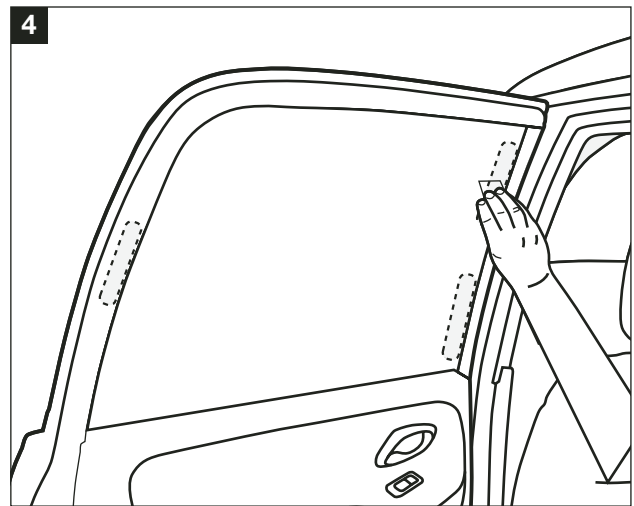

156 4dr - SUN BLIND INSTALLATION INSTRUCTIONS

WARNING:

Read these fitting instructions carefully before you start the installation. Rear passenger windows must not be lowered more than 1/3 whilst the blinds are fitted and the vehicle is in motion. On installation care must be taken not to scratch any paintwork with clips.