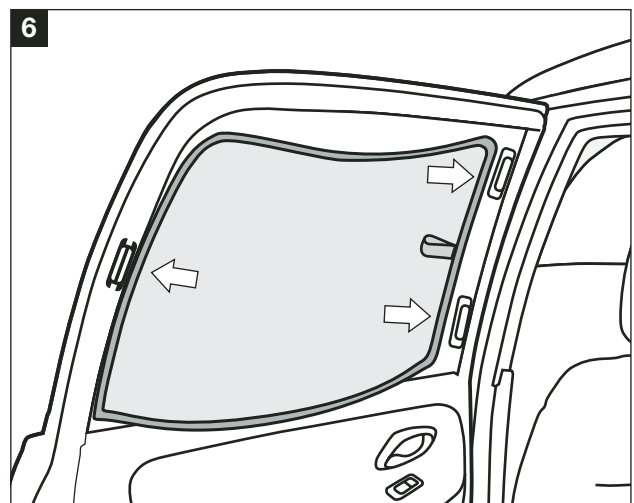

156 4dr - SUN BLIND INSTALLATION INSTRUCTIONS

PART NUMBER:

46002932

VEHICLE DESCRIPTION:

156 4dr SUNBLINDS

HARDWARE KIT

Warning

Read these fitting instructions carefully before you start the installation. Rear passenger windows must not be lowered more than 1/3 whilst the blinds are fitted and the vehicle is in motion. Blinds must not be used during the hours of darkness. On installation care must be taken not to scratch any paintwork with clips.

156 4dr - SUN BLIND INSTALLATION INSTRUCTIONS

WARNING:

Read these fitting instructions carefully before you start the installation. Rear passenger windows must not be lowered more than 1/3 whilst the blinds are fitted and the vehicle is in motion. On installation care must be taken not to scratch any paintwork with clips.