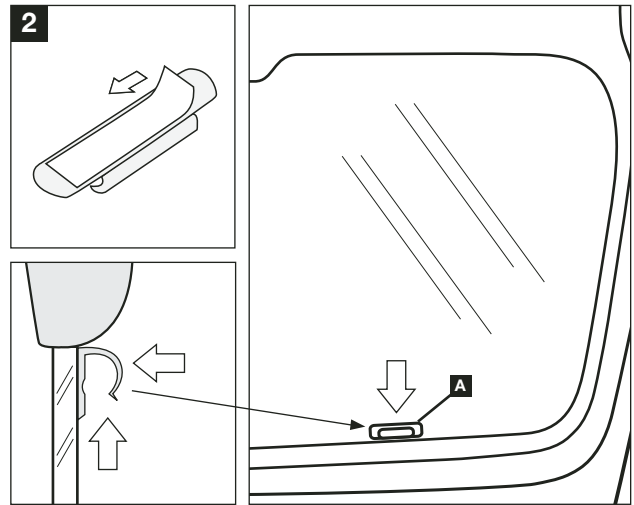

156 4dr - SUN BLIND INSTALLATION INSTRUCTIONS

PART NUMBER:

46002932

VEHICLE DESCRIPTION:

156 4dr SUNBLINDS

HARDWARE KIT

Warning

Read these fitting instructions carefully before you start the installation. Rear passenger windows must not be lowered more than 1/3 whilst the blinds are fitted and the vehicle is in motion. Blinds must not be used during the hours of darkness. On installation care must be taken not to scratch any paintwork with clips.

156 4dr - SUN BLIND INSTALLATION INSTRUCTIONS

WARNING:

Read these fitting instructions carefully before you start the installation. Rear passenger windows must not be lowered more than 1/3 whilst the blinds are fitted and the vehicle is in motion. On installation care must be taken not to scratch any paintwork with clips.