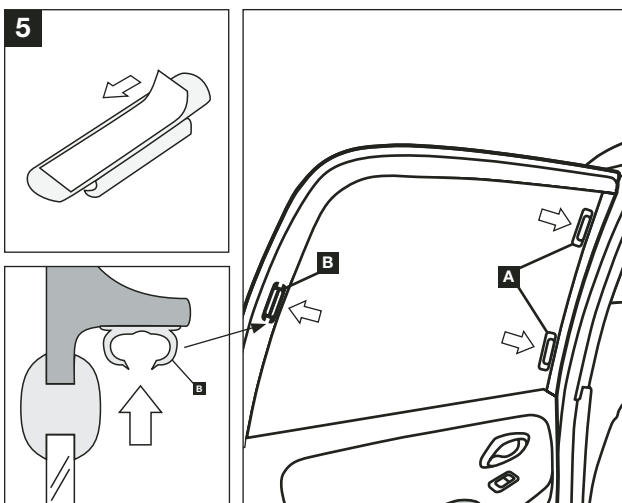

156 4dr - SUN BLIND INSTALLATION INSTRUCTIONS

PART NUMBER:

46002932

VEHICLE DESCRIPTION:

156 4dr SUNBLINDS

HARDWARE KIT

Warning

Read these fitting instructions carefully before you start the installation. Rear passenger windows must not be lowered more than 1/3 whilst the blinds are fitted and the vehicle is in motion. Blinds must not be used during the hours of darkness. On installation care must be taken not to scratch any paintwork with clips.

156 4dr - SUN BLIND INSTALLATION INSTRUCTIONS

WARNING:

Read these fitting instructions carefully before you start the installation. Rear passenger windows must not be lowered more than 1/3 whilst the blinds are fitted and the vehicle is in motion. On installation care must be taken not to scratch any paintwork with clips.