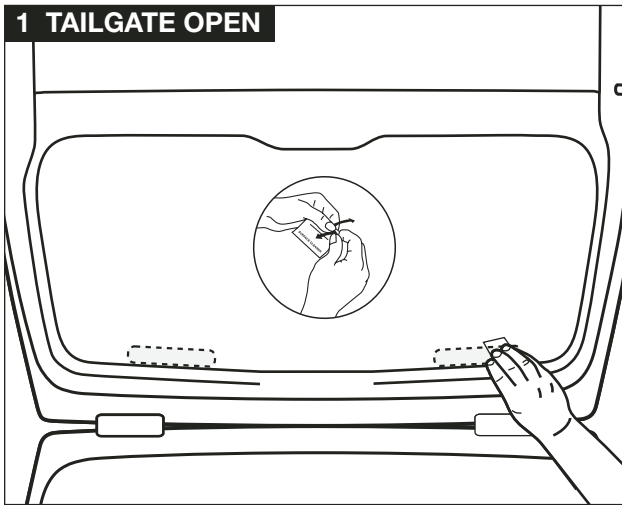

156 4dr - SUN BLIND INSTALLATION INSTRUCTIONS

PART NUMBER:

46002932

VEHICLE DESCRIPTION:

156 4dr SUNBLINDS

HARDWARE KIT

Warning

Read these fitting instructions carefully before you start the installation. Rear passenger windows must not be lowered more than 1/3 whilst the blinds are fitted and the vehicle is in motion. Blinds must not be used during the hours of darkness. On installation care must be taken not to scratch any paintwork with clips.

156 4dr - SUN BLIND INSTALLATION INSTRUCTIONS

WARNING:

Read these fitting instructions carefully before you start the installation. Rear passenger windows must not be lowered more than 1/3 whilst the blinds are fitted and the vehicle is in motion. On installation care must be taken not to scratch any paintwork with clips.