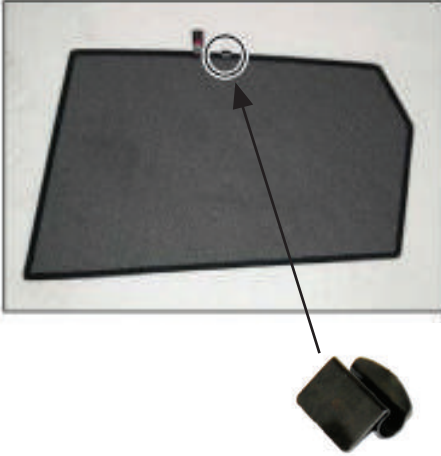

Installation Manual

MAZDA 3 5DR
MAZ-3-5-A

COMPONENTS INCLUDED

X2

X2

X2

CL-M02 x 6

CL-M14 x 1

Installation

MAZDA 3 5DR

MAZ-3-5-A

SIDE SHADE INSTALLATION

X2

Installation

MAZDA 3 5DR

MAZ-3-5-A