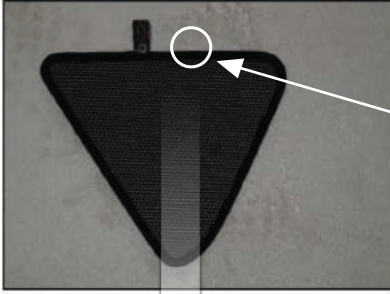

LOAD AREA SHADE INSTALLATION