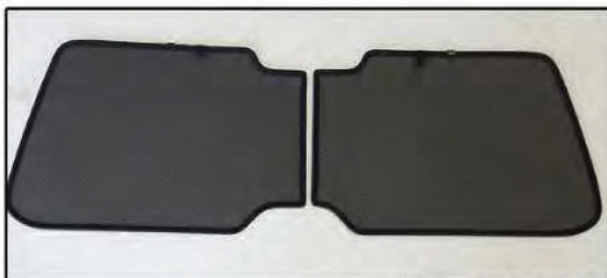

# Installation Manual

TOYOTA RAV4 3DR

TOY-RAV4-3-A

## COMPONENTS INCLUDED

SIDE WINDOWS X2

TAILGATE WINDOW X2

CL-M02 x 6

**CAR**  
SHADES