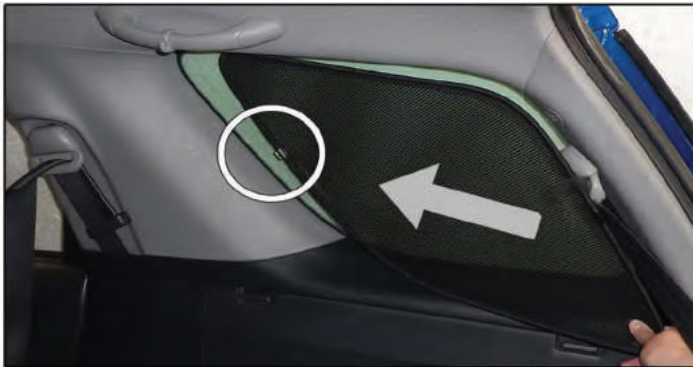

Installation

TOYOTA RAV4 3DR

TOY-RAV4-3-A

SIDE SHADE INSTALLATION