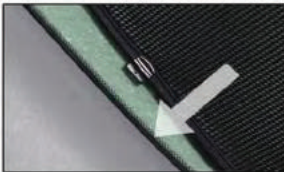

Installation

TOYOTA RAV4 3DR

TOY-RAV4-3-A

SIDE SHADE INSTALLATION