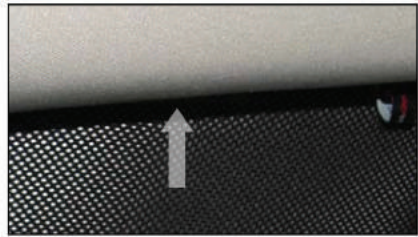

Installation

FORD MONDEO ESTATE

FOR-MOND-E-B

LOAD AREA SHADE INSTALLATION

X2