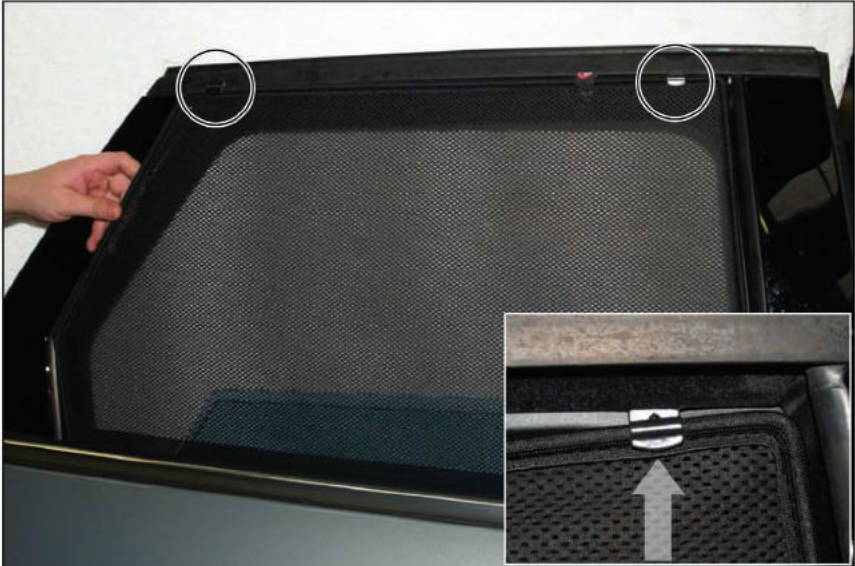

Installation

FORD MONDEO ESTATE

FOR-MOND-E-B

SIDE SHADE INSTALLATION