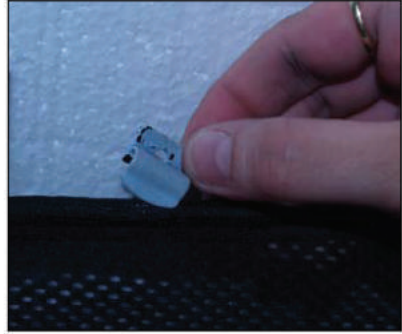

Installation Manual

FORD MONDEO ESTATE
FOR-MOND-E-B

COMPONENTS INCLUDED

X2

X2

X2

CLM02 x 10

Installation

FORD MONDEO ESTATE

FOR-MOND-E-B

SIDE SHADE INSTALLATION

X2

X2

Installation

FORD MONDEO ESTATE

FOR-MOND-E-B