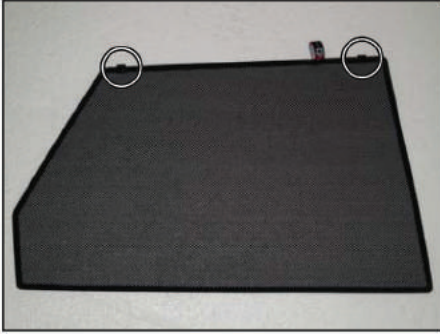

Installation Manual

FORD MONDEO ESTATE
FOR-MOND-E-B

COMPONENTS INCLUDED

X2

X2

X2

CLM02 x 10

Installation

FORD MONDEO ESTATE

FOR-MOND-E-B

SIDE SHADE INSTALLATION

X2

X2

Installation

FORD MONDEO ESTATE

FOR-MOND-E-B