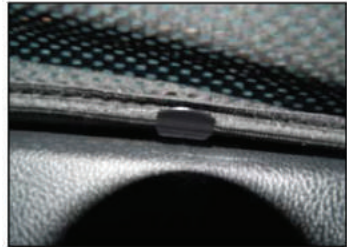

Installation

FORD MONDEO ESTATE

FOR-MOND-E-B

REAR SHADE INSTALLATION