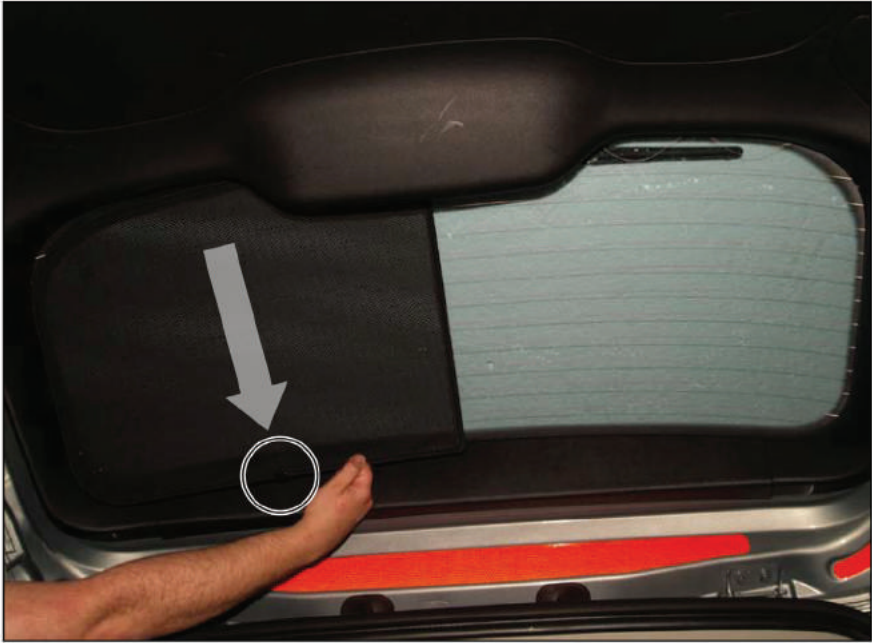

Installation

FORD MONDEO ESTATE

FOR-MOND-E-B

REAR SHADE INSTALLATION