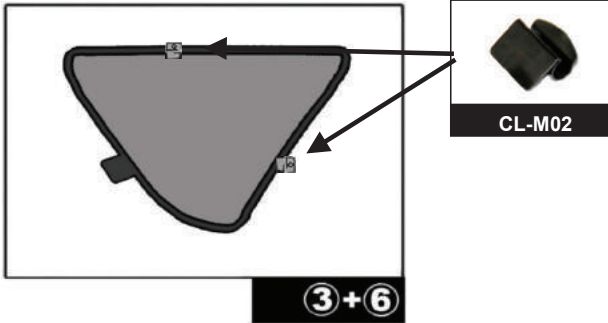

SIDE SHADE INSTALLATION

Installation

PEUGEOT 308 ESTATE

PEU-308-E-A

QUARTER LIGHT SHADE INSTALLATION

Installation

PEUGEOT 308 ESTATE

PEU-308-E-A