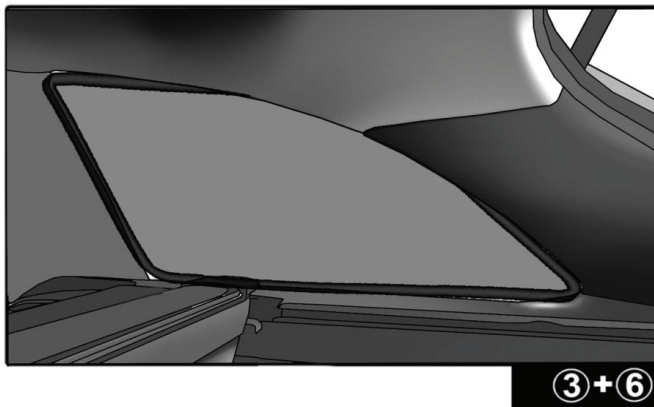

SIDE SHADE INSTALLATION

Installation

PEUGEOT 308 ESTATE

PEU-308-E-A

QUARTER LIGHT SHADE INSTALLATION

Installation

PEUGEOT 308 ESTATE

PEU-308-E-A