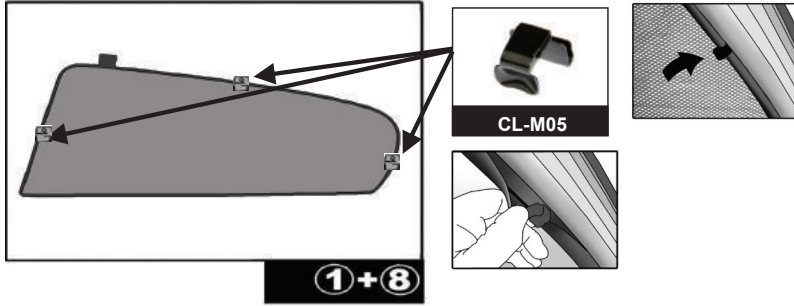

Installation

PEUGEOT 308 ESTATE

PEU-308-E-A

SIDE SHADE INSTALLATION