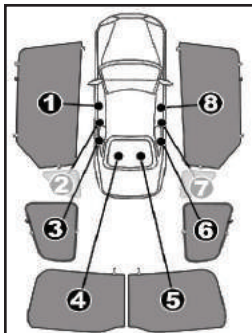

Installation Manual

PEUGEOT 308 ESTATE
PEU-308-E-A

COMPONENTS INCLUDED

x 2

x 2

x 2

FIXING CLIPS

CL-M05 x 6