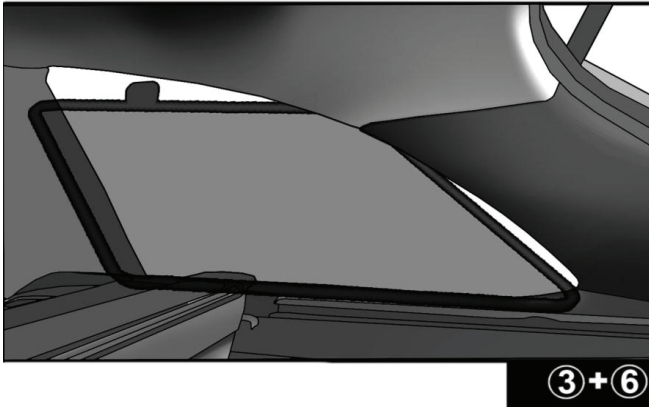

SIDE SHADE INSTALLATION

Installation

PEUGEOT 308 ESTATE

PEU-308-E-A

QUARTER LIGHT SHADE INSTALLATION

Installation

PEUGEOT 308 ESTATE

PEU-308-E-A