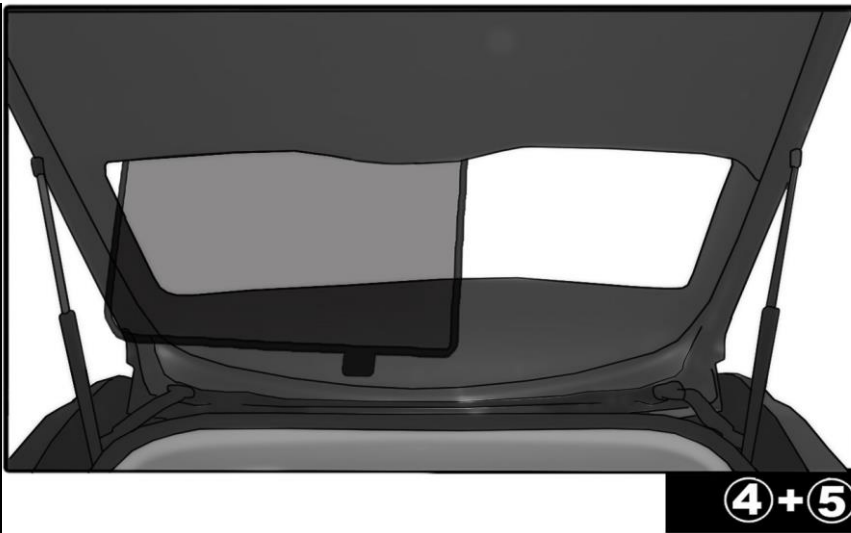

REAR SHADE INSTALLATION