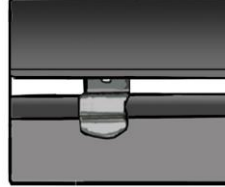

INSTALLATION INSTRUCTIONS

MERCEDES A CLASS 5 DOOR 2013

MB-ACLS-5-C

COMPONENTS INCLUDED

SHADES

①+⑧

④+⑤

FIXING CLIPS

CL-M05 x6

CL-M02 x2

CL-M12 x2

SIDE SHADE INSTALLATION

REAR SHADE INSTALLATION

REAR SHADE INSTALLATION