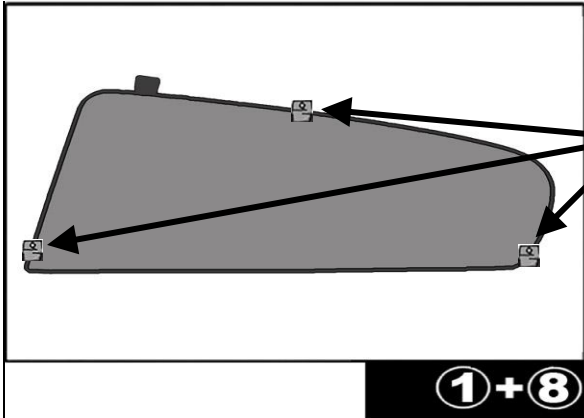

INSTALLATION INSTRUCTIONS

MERCEDES A CLASS 5 DOOR 2013

MB-ACLS-5-C

COMPONENTS INCLUDED

SHADES

①+⑧

④+⑤

FIXING CLIPS

CL-M05 x6

CL-M02 x2

CL-M12 x2

SIDE SHADE INSTALLATION

REAR SHADE INSTALLATION

REAR SHADE INSTALLATION