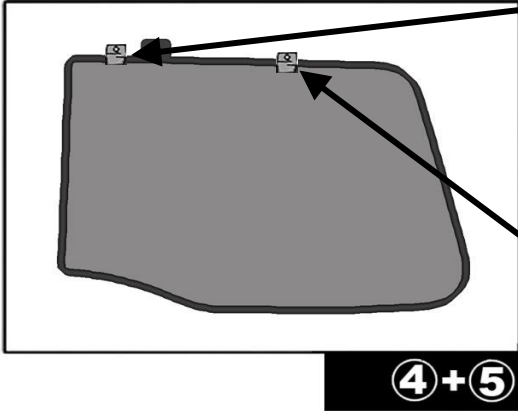

INSTALLATION INSTRUCTIONS

MERCEDES A CLASS 5 DOOR 2013

MB-ACLS-5-C

COMPONENTS INCLUDED

SHADES

①+⑧

④+⑤

FIXING CLIPS

CL-M05 x6

CL-M02 x2

CL-M12 x2

SIDE SHADE INSTALLATION

REAR SHADE INSTALLATION

REAR SHADE INSTALLATION