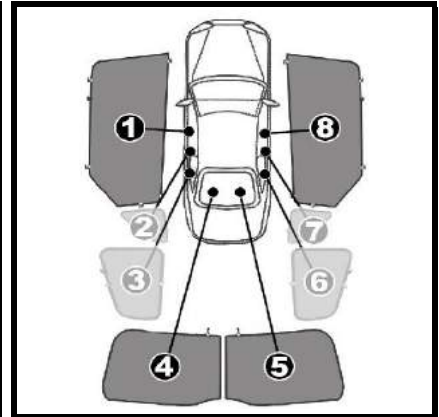

INSTALLATION INSTRUCTIONS

NISSAN LEAF 5 DOOR 2010-

NIS-LEAF-5-A

COMPONENTS INCLUDED

SHADES

1+8

4+5

FIXING CLIPS

CL-M12 x4

CL-M13 x4

SIDE SHADE INSTALLATION

REAR SHADE INSTALLATION

Repeat these steps on the opposite rear shades.

REAR SHADE INSTALLATION