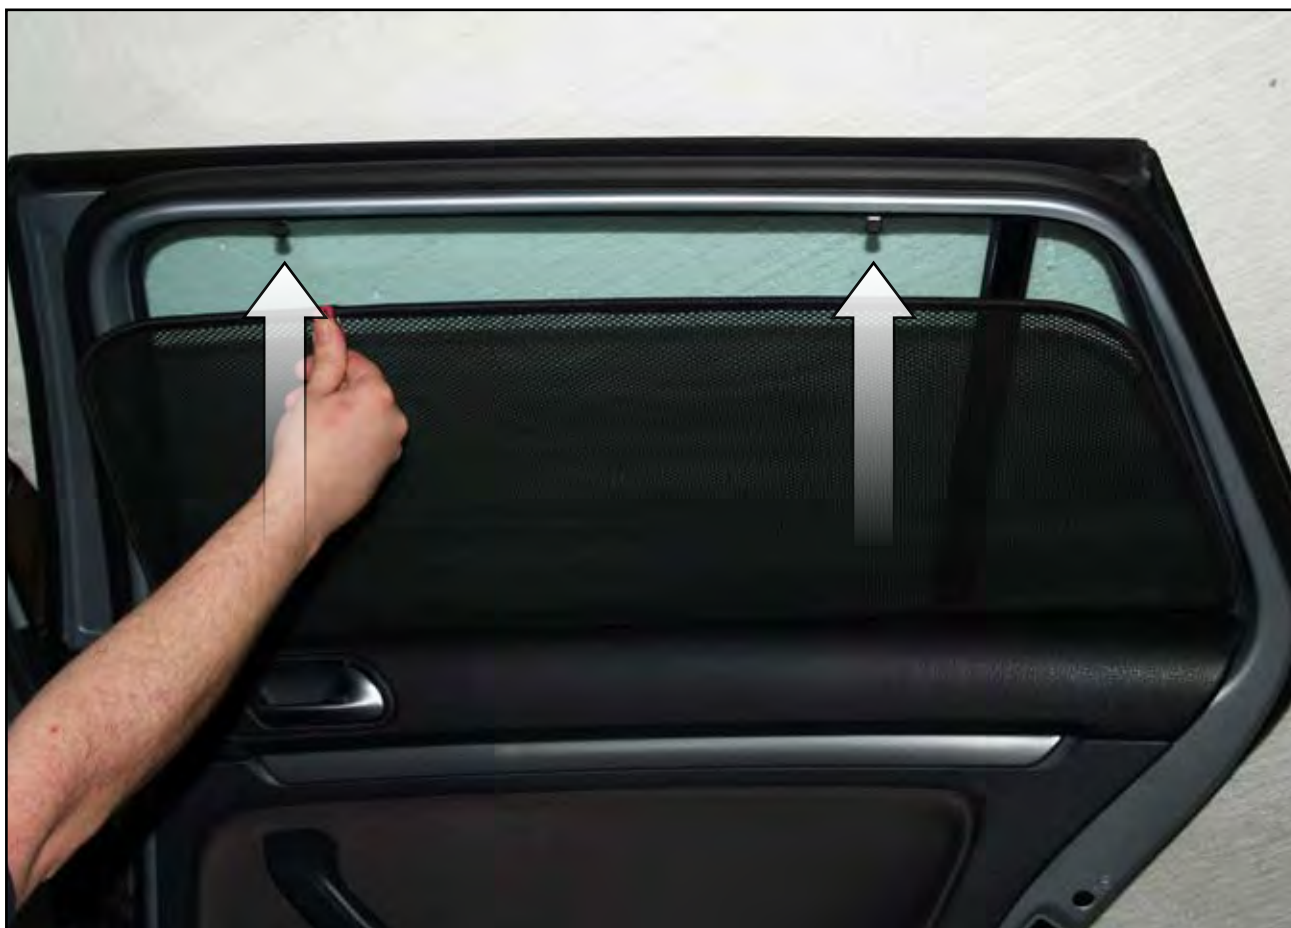

INSTALLATION INSTRUCTIONS

VW Golf Estate

VW-GOLF-E-E

COMPONENTS

SHADES

FIXING CLIPS

SIDE SHADE INSTALLATION

X2

SIDE SHADE INSTALLATION

SIDE SHADE INSTALLATION

LOAD AREA SHADE INSTALLATION

LOAD AREA SHADE INSTALLATION

LOAD AREA SHADE INSTALLATION

REAR SHADE INSTALLATION

X2

REAR SHADE INSTALLATION