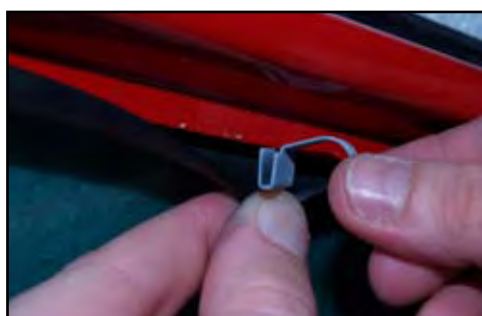

INSTALLATION INSTRUCTIONS

VW Golf Estate

VW-GOLF-E-E

COMPONENTS

SHADES

FIXING CLIPS

SIDE SHADE INSTALLATION

X2