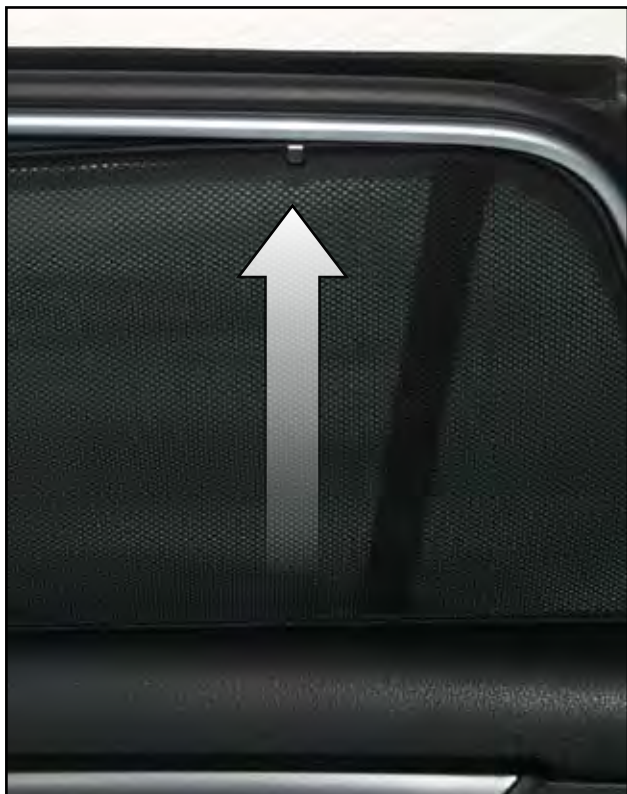

SIDE SHADE INSTALLATION