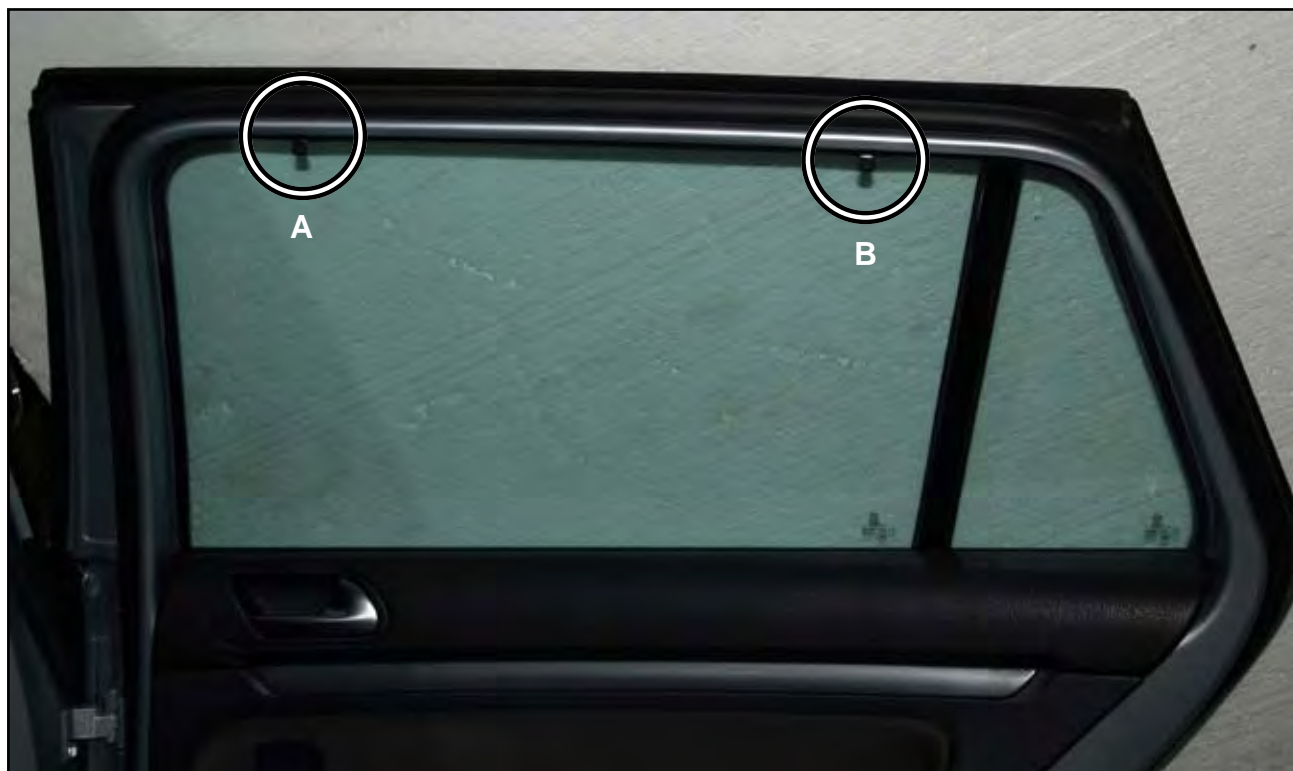

INSTALLATION INSTRUCTIONS

VW Golf Estate

VW-GOLF-E-E

COMPONENTS

SHADES

FIXING CLIPS

SIDE SHADE INSTALLATION

X2