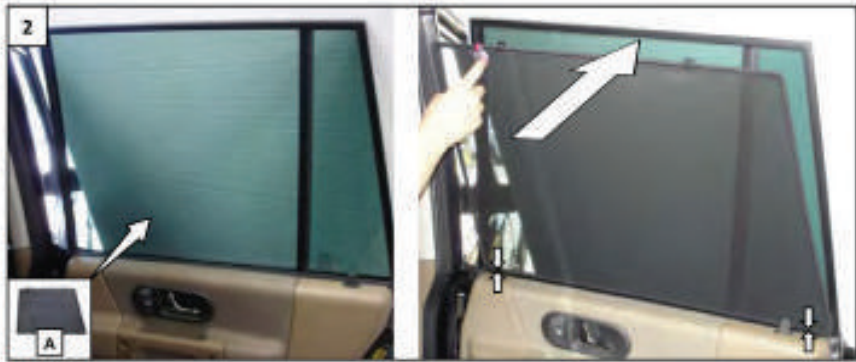

Installation Manual

LAND ROVER DISCOVERY 2 5DR
LRO-DISC-5-A

COMPONENTS INCLUDED

FIXING CLIPS

CL-W01 x 1

CL-P02 x 6

CL-M02 x 8

CL-M12 x 4

Installation

LAND ROVER DISCOVERY 2 5DR
LRO-DISC-5-A

SIDE SHADE INSTALLATION

Installation

LAND ROVER DISCOVERY 2 5DR

LRO-DISC-5-A

SIDE SHADE INSTALLATION

Installation