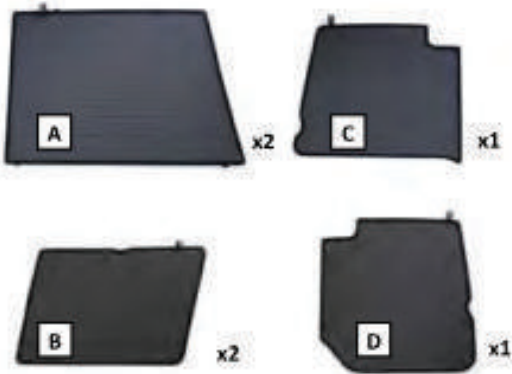

Installation Manual

LAND ROVER DISCOVERY 2 5DR
LRO-DISC-5-A

COMPONENTS INCLUDED

FIXING CLIPS

CL-W01 x 1

CL-P02 x 6

CL-M02 x 8

CL-M12 x 4

Installation

LAND ROVER DISCOVERY 2 5DR
LRO-DISC-5-A

SIDE SHADE INSTALLATION

Installation

LAND ROVER DISCOVERY 2 5DR

LRO-DISC-5-A

SIDE SHADE INSTALLATION

Installation