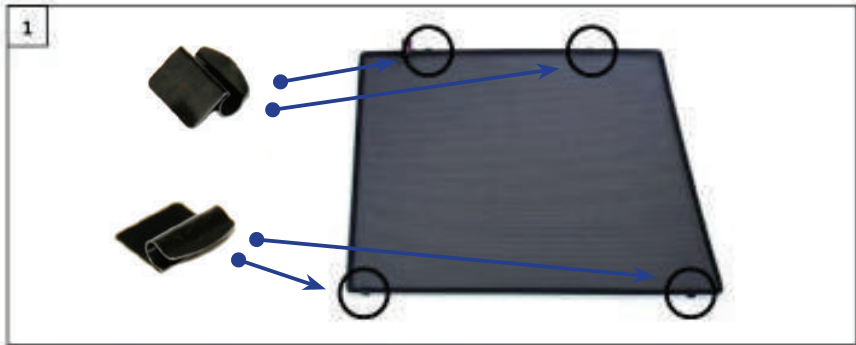

Installation Manual

LAND ROVER DISCOVERY 2 5DR
LRO-DISC-5-A

COMPONENTS INCLUDED

FIXING CLIPS

CL-W01 x 1

CL-P02 x 6

CL-M02 x 8

CL-M12 x 4

Installation

LAND ROVER DISCOVERY 2 5DR
LRO-DISC-5-A

SIDE SHADE INSTALLATION

Installation

LAND ROVER DISCOVERY 2 5DR

LRO-DISC-5-A

SIDE SHADE INSTALLATION

Installation