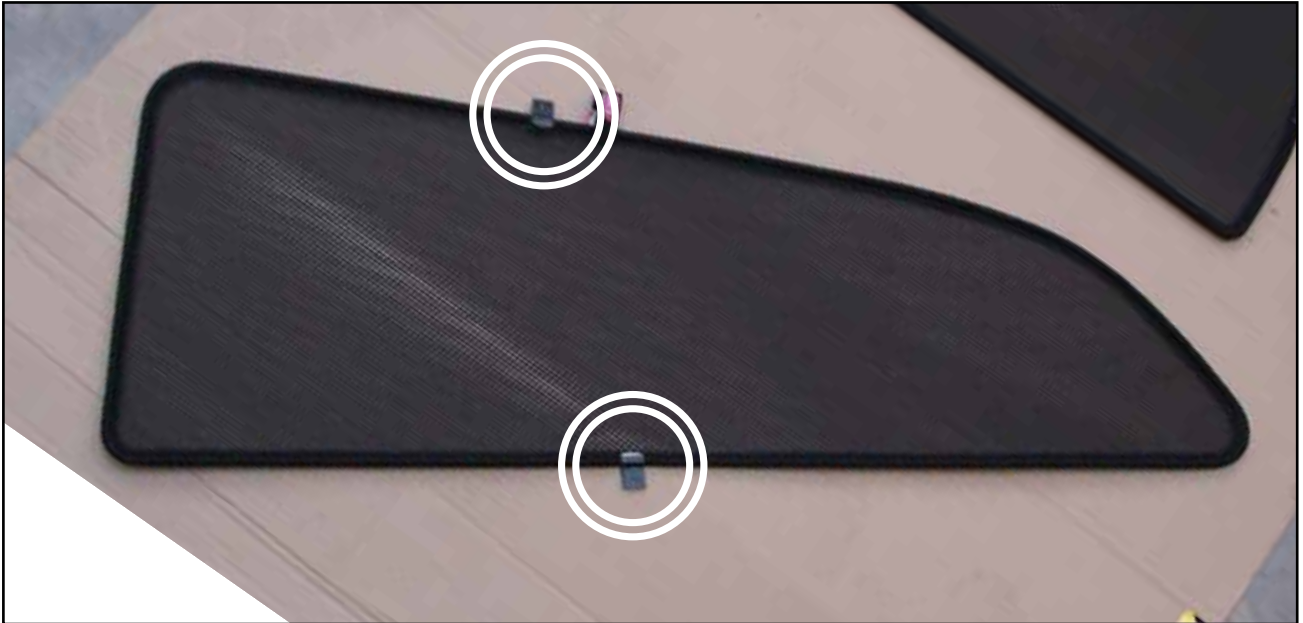

INSTALLATION INSTRUCTIONS

Volvo C30 3dr

VOL-C30-3-A

COMPONENTS

SHADES

FIXING CLIPS

SIDE SHADE INSTALLATION

X2