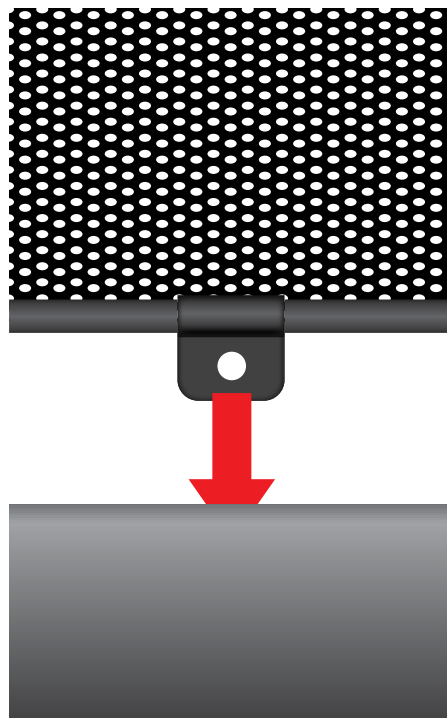

INSTALLATION INSTRUCTIONS

Volvo C30 3dr

VOL-C30-3-A

COMPONENTS

SHADES

FIXING CLIPS

SIDE SHADE INSTALLATION

X2

SIDE SHADE INSTALLATION

SIDE SHADE INSTALLATION

SIDE SHADE INSTALLATION

REAR SHADE INSTALLATION

X2

X2

REAR SHADE INSTALLATION

REAR SHADE INSTALLATION