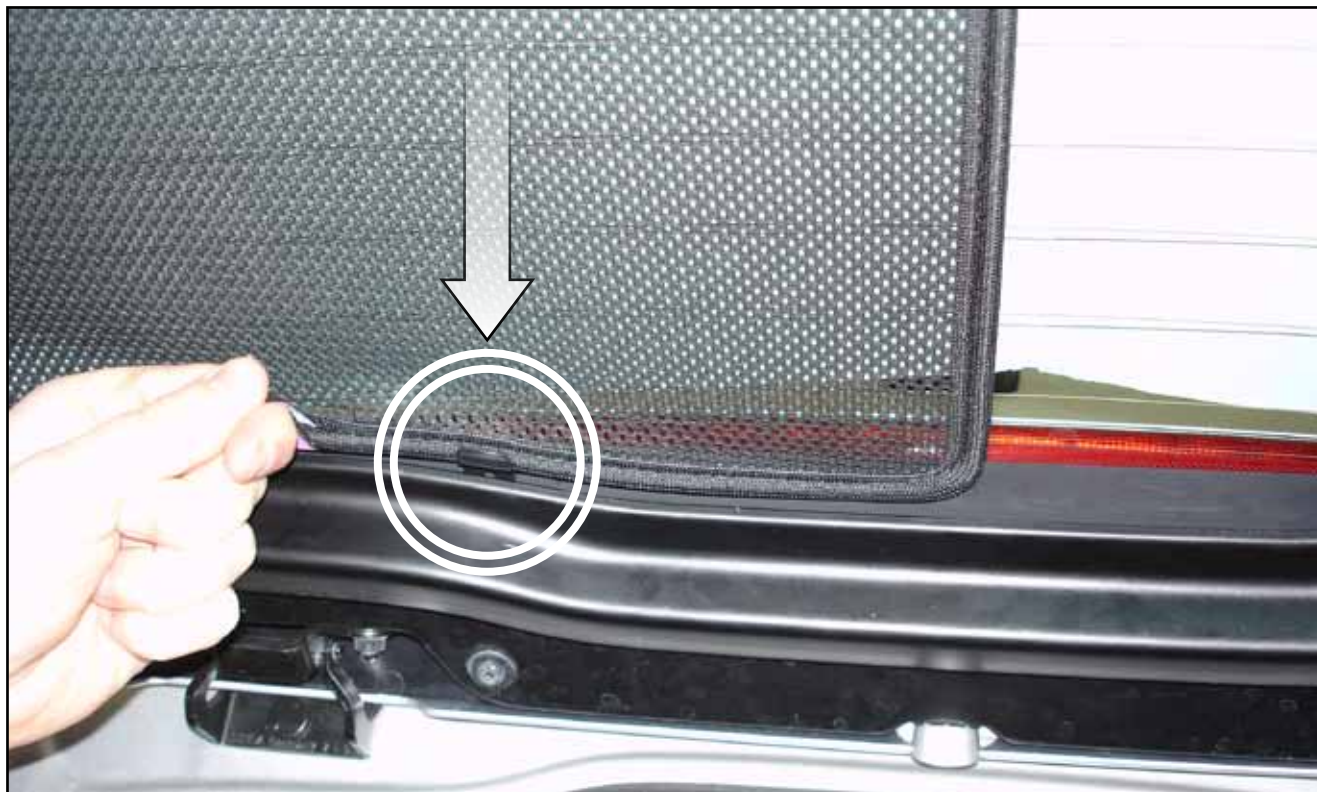

INSTALLATION INSTRUCTIONS

Volvo C30 3dr

VOL-C30-3-A

COMPONENTS

SHADES

FIXING CLIPS

SIDE SHADE INSTALLATION

X2

SIDE SHADE INSTALLATION

SIDE SHADE INSTALLATION

SIDE SHADE INSTALLATION

REAR SHADE INSTALLATION

X2

X2

REAR SHADE INSTALLATION

REAR SHADE INSTALLATION