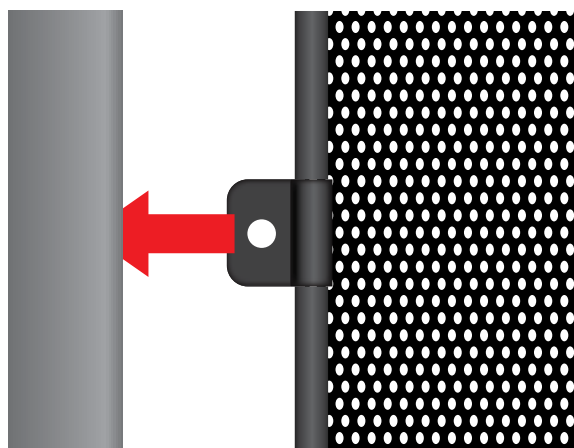

INSTALLATION INSTRUCTIONS

Volvo C30 3dr

VOL-C30-3-A

COMPONENTS

SHADES

FIXING CLIPS

SIDE SHADE INSTALLATION

X2

SIDE SHADE INSTALLATION

SIDE SHADE INSTALLATION

SIDE SHADE INSTALLATION

REAR SHADE INSTALLATION

X2

X2

REAR SHADE INSTALLATION

REAR SHADE INSTALLATION