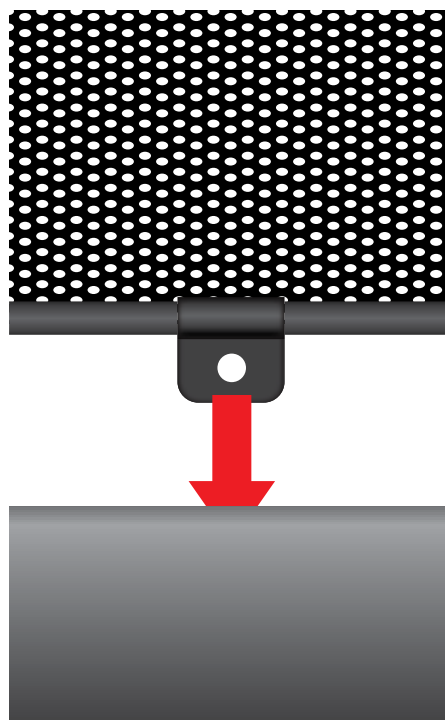

INSTALLATION INSTRUCTIONS

Volvo C30 3dr

VOL-C30-3-A

COMPONENTS

SHADES

FIXING CLIPS

SIDE SHADE INSTALLATION

X2

SIDE SHADE INSTALLATION

SIDE SHADE INSTALLATION

SIDE SHADE INSTALLATION

REAR SHADE INSTALLATION

X2

X2

REAR SHADE INSTALLATION

REAR SHADE INSTALLATION