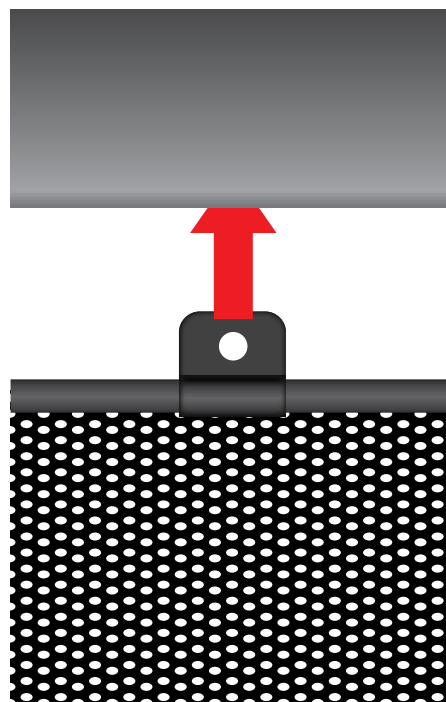

INSTALLATION INSTRUCTIONS

Volvo C30 3dr

VOL-C30-3-A

COMPONENTS

SHADES

FIXING CLIPS

SIDE SHADE INSTALLATION

X2

SIDE SHADE INSTALLATION

SIDE SHADE INSTALLATION

SIDE SHADE INSTALLATION

REAR SHADE INSTALLATION

X2

X2

REAR SHADE INSTALLATION

REAR SHADE INSTALLATION