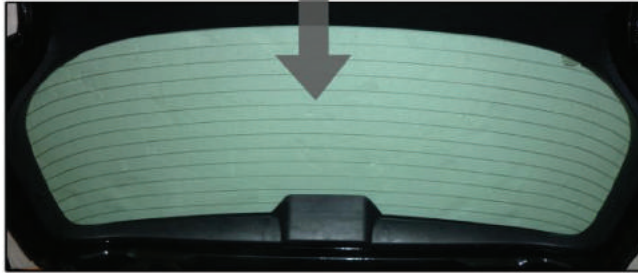

Installation

TOYOTA COROLLA 5DR

TOY-CORO-5-A

TAILGATE SHADE INSTALLATION