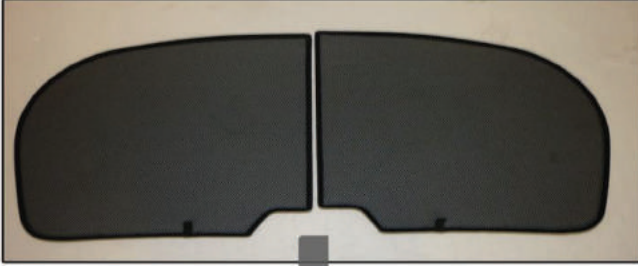

Installation

TOYOTA COROLLA 5DR

TOY-CORO-5-A

TAILGATE SHADE INSTALLATION