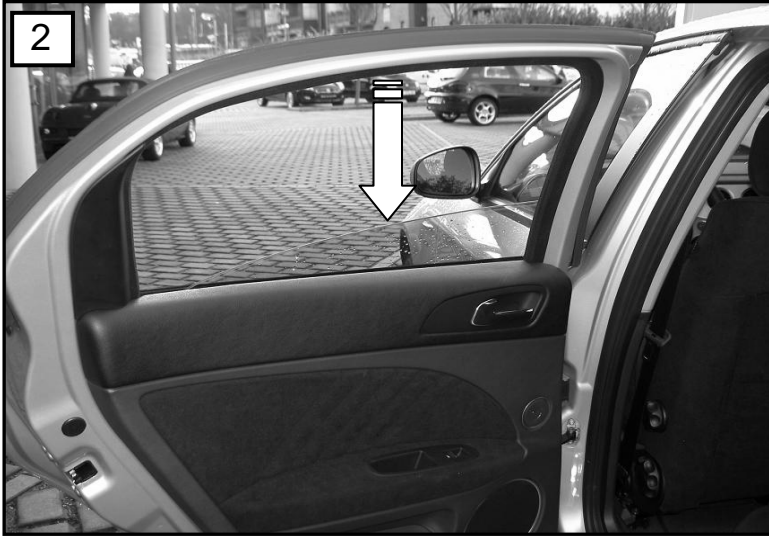

Sonniboy Alfa 159 4-door, Tür hinten
2005 →

Sonniboy Alfa 159 4-door, Heckscheibe
2005 →

A

↓ 1x