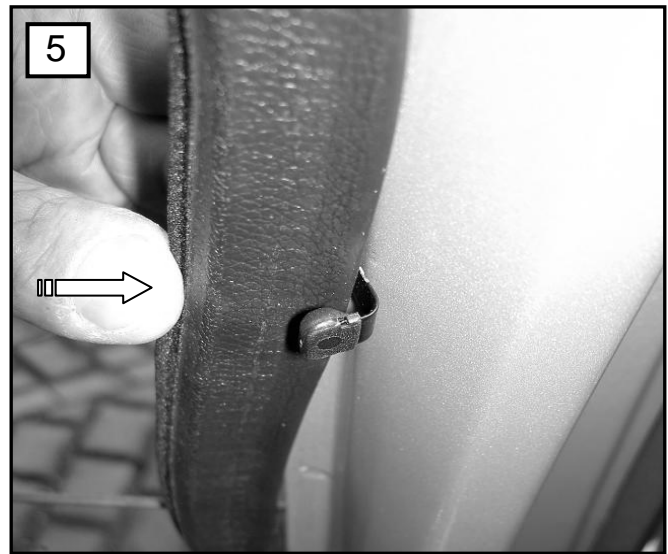

Sonniboy Alfa 159 4-door, Tür hinten
2005 →

Sonniboy Alfa 159 4-door, Heckscheibe
2005 →

A

↓ 1x