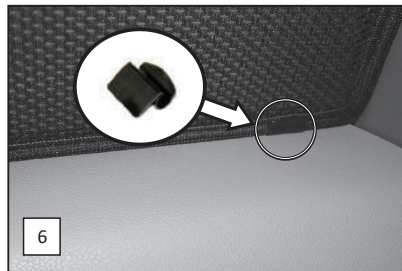

Installation Manual

MERCEDES BENZ R CLASS 5DR
MB-RCLS-5-A

COMPONENTS INCLUDED

FIXING CLIPS

CL-P03 x 4

CL-M13 x 4

CL-M02 x 4

CL-M12 x 4

CL-W01 x 1

CAR
SHADES

Installation

MERCEDES BENZ R CLASS 5DR
MB-RCLS-5-A

SIDE SHADE INSTALLATION

Installation

MERCEDES BENZ R CLASS 5DR
MB-RCLS-5-A

PORT SHADE & TAILGATE SHADE INSTALLATION