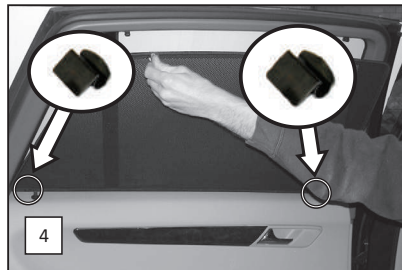

CL-W01 x 1

CAR
SHADES

Installation

MERCEDES BENZ R CLASS 5DR
MB-RCLS-5-A

SIDE SHADE INSTALLATION

Installation

MERCEDES BENZ R CLASS 5DR
MB-RCLS-5-A

PORT SHADE & TAILGATE SHADE INSTALLATION