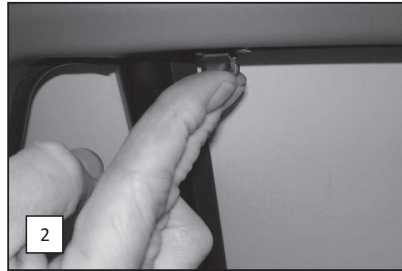

Installation Manual

MERCEDES BENZ R CLASS 5DR
MB-RCLS-5-A

COMPONENTS INCLUDED

FIXING CLIPS

CL-P03 x 4

CL-M13 x 4

CL-M02 x 4

CL-M12 x 4

CL-W01 x 1

CAR
SHADES

Installation

MERCEDES BENZ R CLASS 5DR
MB-RCLS-5-A

SIDE SHADE INSTALLATION

Installation

MERCEDES BENZ R CLASS 5DR
MB-RCLS-5-A

PORT SHADE & TAILGATE SHADE INSTALLATION