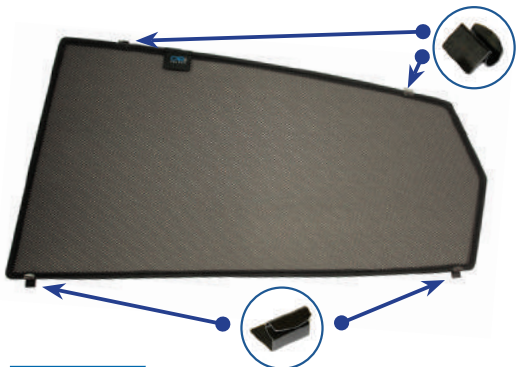

Side Shade Installation

STEP 1