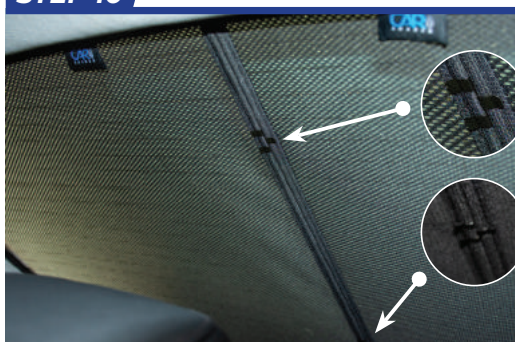

STEP 4

STEP 5

STEP 6

Repeat this whole process for the other side

Installation

KIA OPTIMA 4DR

KIA-OPTI-4-A

Tailgate Shade Installation

STEP 7

STEP 8

STEP 9

Repeat step 8 & 9 for the second CL-M14 clip

STEP 10

STEP 11