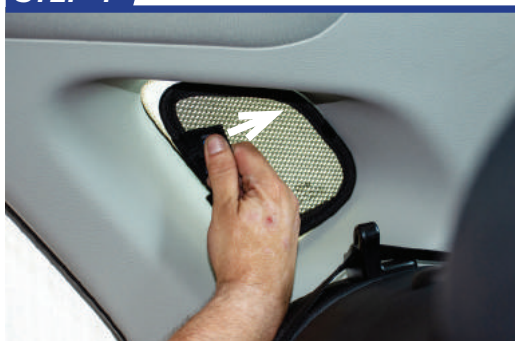

Installation

KIA OPTIMA 4DR
KIA-OPTI-4-A

Components Needed

Port Shade Installation

STEP 1

STEP 2

STEP 3

STEP 4

STEP 5

STEP 6

Repeat this whole process for the other side