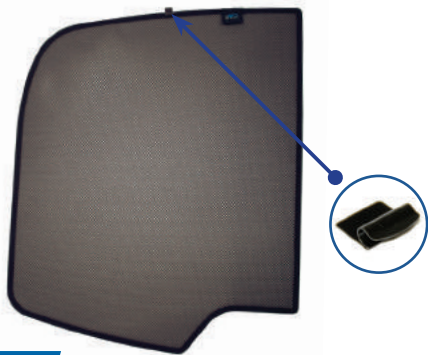

Components Needed

Tailgate Shades

CL-M12 x 2

CL-M14 x 2

Tailgate Shade Installation

STEP 1

STEP 2

STEP 3

STEP 4

STEP 5

STEP 6

Repeat this whole process for the other side

Installation

KIA OPTIMA 4DR

KIA-OPTI-4-A

Tailgate Shade Installation