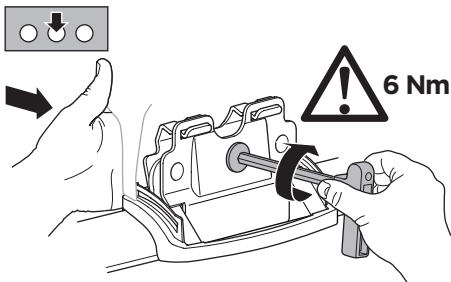

A

B

C

C

1. **EN** Tighten alternately
   DE Die Schrauben abwechselnd anziehen
   FR Serrer alternativement chaque côté
   NL Afwisselend aan de linker- en de rechterkant aandraaien
   IT Alternare il serraggio delle viti
   ES Apretar alternativamente
   PT Aperte alternadamente
   SV Dra åt växelvis
   DK Spænd skiftevis
   NE Trekk til vekselvis
   FI Kierrä vuorotellen
   ET Pinguldage vaheldumisi
   LV Pievelciēt pamīšus
   LT Užsukinėkite pakaitomis
   PL Śruby dokręcaj naprzemiennie
   RU Затягивайте попеременно
   UK Затягти по чергово
   BG Затенете последователно
   CS Pokręťta bagazníka dokręcaj dokręcaj naprzemiennie.
   SK Doťahujte striedavo
   SL Privijajte izmenično
   HR/BiH Naizmjerno zategnite
   RO Strângeți alternativ
   HU Egymástól függetlenül szorítandó
   EL Ξφίγγείτε εναλλάξ
   TR Dönüşümlü sıkın

إحكام الربط بالتناوب **AR**
חזק לסיורון **HE**

1. **ZH** 交替拧紧
   JA 自動固定
   KO 번갈아 조이기
   TH ซลับแบบสลับ