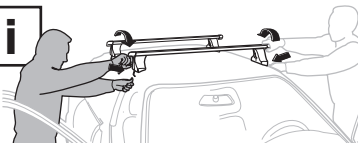

A

B

C

C

1. **EN** Tighten alternately
   DE Die Schrauben abwechselnd anziehen
   FR Serrer alternativement chaque côté
   NL Afwisselend aan de linker- en de rechterkant aandraaien
   IT Alternare il serraggio delle viti
   ES Apretar alternativamente
   PT Aperte alternadamente
   SV Dra åt växelvis
   DK Spænd skiftevis
   NE Trekk til vekselvis
   FI Kierrä vuorotellen
   ET Pinguldage vaheldumisi
   LV Pievelciēt pamīšus
   LT Užsukinėkite pakaitomis
   PL Śruby dokręcaj naprzemiennie
   RU Затягивайте попеременно
   UK Затягти по чергово
   BG Затенете последователно
   CS Pokręťta bagazníka dokręcaj dokręcaj naprzemiennie.
   SK Doťahujte striedavo
   SL Privijajte izmenično
   HR/BiH Naizmjerno zategnite
   RO Strângeți alternativ
   HU Egymástól függetlenül szorítandó
   EL Ξφίγγείτε εναλλάξ
   TR Dönüşümlü sıkın

إحكام الربط بالتناوب **AR**
חזק לסיורון **HE**

1. **ZH** 交替拧紧
   JA 自動固定
   KO 번갈아 조이기
   TH ซลับแบบสลับ