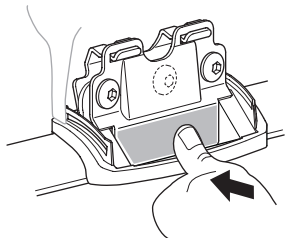

A

B

C

C

1. **EN** Tighten alternately
   DE Die Schrauben abwechselnd anziehen
   FR Serrer alternativement chaque côté
   NL Afwisselend aan de linker- en de rechterkant aandraaien
   IT Alternare il serraggio delle viti
   ES Apretar alternativamente
   PT Aperte alternadamente
   SV Dra åt växelvis
   DK Spænd skiftevis
   NE Trekk til vekselvis
   FI Kierrä vuorotellen
   ET Pinguldage vaheldumisi
   LV Pievelciēt pamīšus
   LT Užsukinėkite pakaitomis
   PL Śruby dokręcaj naprzemiennie
   RU Затягивайте попеременно
   UK Затягти по чергово
   BG Затенете последователно
   CS Pokręťta bagazníka dokręcaj dokręcaj naprzemiennie.
   SK Doťahujte striedavo
   SL Privijajte izmenično
   HR/BiH Naizmjerno zategnite
   RO Strângeți alternativ
   HU Egymástól függetlenül szorítandó
   EL Ξφίγγείτε εναλλάξ
   TR Dönüşümlü sıkın

إحكام الربط بالتناوب **AR**
חזק לסיורון **HE**

1. **ZH** 交替拧紧
   JA 自動固定
   KO 번갈아 조이기
   TH ซลับแบบสลับ