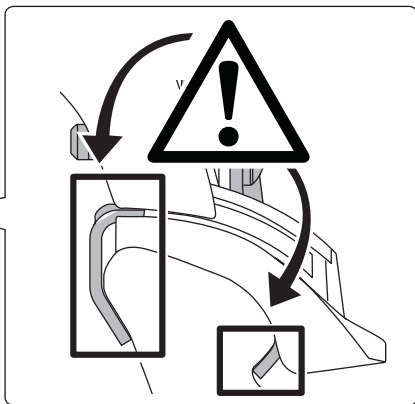

A

B

C

C

1. **EN** Tighten alternately
   DE Die Schrauben abwechselnd anziehen
   FR Serrer alternativement chaque côté
   NL Afwisselend aan de linker- en de rechterkant aandraaien
   IT Alternare il serraggio delle viti
   ES Apretar alternativamente
   PT Aperte alternadamente
   SV Dra åt växelvis
   DK Spænd skiftevis
   NE Trekk til vekselvis
   FI Kierrä vuorotellen
   ET Pinguldage vaheldumisi
   LV Pievelciēt pamīšus
   LT Užsukinėkite pakaitomis
   PL Śruby dokręcaj naprzemiennie
   RU Затягивайте попеременно
   UK Затягти по чергово
   BG Затенете последователно
   CS Pokręťta bagazníka dokręcaj dokręcaj naprzemiennie.
   SK Doťahujte striedavo
   SL Privijajte izmenično
   HR/BiH Naizmjerno zategnite
   RO Strângeți alternativ
   HU Egymástól függetlenül szorítandó
   EL Ξφίγγείτε εναλλάξ
   TR Dönüşümlü sıkın

إحكام الربط بالتناوب **AR**
חזק לסיורון **HE**

1. **ZH** 交替拧紧
   JA 自動固定
   KO 번갈아 조이기
   TH ซลับแบบสลับ