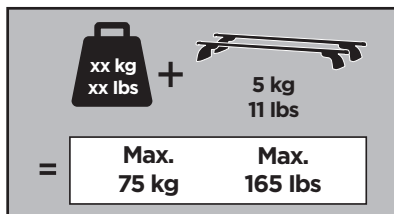

Thule Rapid System Kit 4013

> Instructions

BMW X1, 5-dr SUV, 09- / *11-

*North America

This kit is only for vehicles with flush or integrated side railing.

ISO 11154-E

184013

C.20130228
509-4013-02