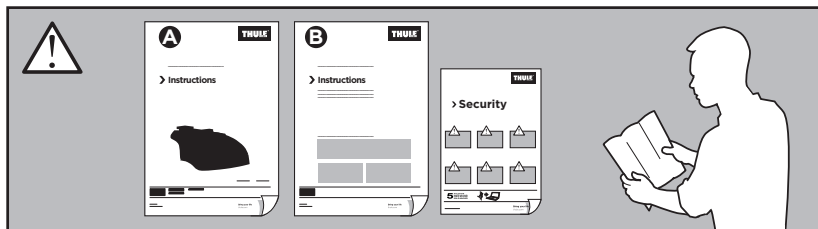

Thule Rapid System Kit 4013

> Instructions

BMW X1, 5-dr SUV, 09- / *11-

*North America

This kit is only for vehicles with flush or integrated side railing.

ISO 11154-E

184013

C.20130228
509-4013-02