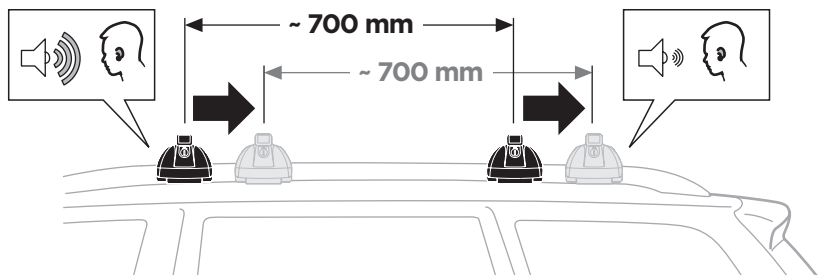

1

EN Only a few turns	ET Ainult mõni pööre	RO Doar câteva rotiri
DE Nur wenige Umdrehungen	LV Tikai daži apgriezieni	HU Csak néhány fordítás
FR Quelques tours uniquement	LT Tik keli pasukimai	EL Μόνο λίγες περιστροφές
NL Slechts enkele slagen	PL Wystarczy kilka obrotów	TR Yalnızca birkaç tur
IT Solo qualche giro	RU Только несколько оборотов	بعض دورات فقط AR
ES Sólo algunas vueltas	UK Лише декілька обертів	רק מספר סיבובים HE
PT Noções básicas	BG Само няколко завъртания	ZH 仅几圈
SV Endast några varv	CS Pouze několik otáček	JA 2～3回転のみ
DK Kun nogle få omgange	SK Len niekoľko otáčok	KO 몇 번만 돌리면 됨
NE Bare noen få omdreininger	SL Le nekaj obratov	TH เพียงสองสามรอบ
FI Vain muutama kierros	HR/BIH Samo nekoliko okreta	

i

2