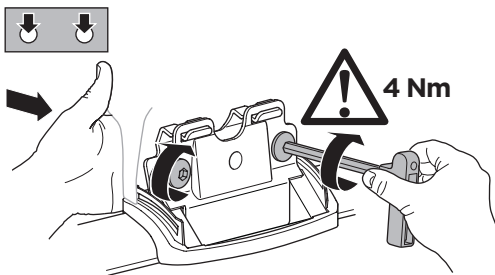

A

B

C

C

1. **EN** Tighten alternately
   DE Die Schrauben abwechselnd anziehen
   FR Serrer alternativement chaque côté
   NL Afwisselend aan de linker- en de rechterkant aandraaien
   IT Alternare il serraggio delle viti
   ES Apretar alternativamente
   PT Aperte alternadamente
   SV Dra åt växelvis
   DK Spænd skiftevis
   NE Trekk til vekselvis
   FI Kierrä vuorotellen
   ET Pinguldage vaheldumisi
   LV Pievelciēt pamīšus
   LT Užsukinėkite pakaitomis
   PL Śruby dokręcaj naprzemiennie
   RU Затягивайте попеременно
   UK Затягти по чергово
   BG Затенете последователно
   CS Pokręťta bagazníka dokręcaj dokręcaj naprzemiennie.
   SK Doťahujte striedavo
   SL Privijajte izmenično
   HR/BiH Naizmjerno zategnite
   RO Strângeți alternativ
   HU Egymástól függetlenül szorítandó
   EL Ξφίγγείτε εναλλάξ
   TR Dönüşümlü sıkın

إحكام الربط بالتناوب **AR**
חזק לסיורון **HE**

1. **ZH** 交替拧紧
   JA 自動固定
   KO 번갈아 조이기
   TH ซลับแบบสลับ