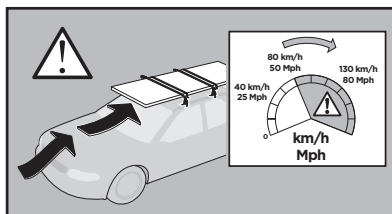

Thule Rapid System Kit 4013

> Instructions

BMW X1, 5-dr SUV, 09- / *11-

*North America

This kit is only for vehicles with flush or integrated side railing.

ISO 11154-E

184013

C.20130228
509-4013-02