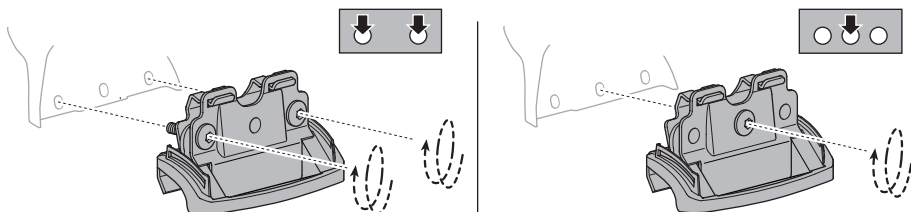

1

EN Only a few turns	ET Ainult mõni pööre	RO Doar câteva rotiri
DE Nur wenige Umdrehungen	LV Tikai daži apgriezieni	HU Csak néhány fordítás
FR Quelques tours uniquement	LT Tik keli pasukimai	EL Μόνο λίγες περιστροφές
NL Slechts enkele slagen	PL Wystarczy kilka obrotów	TR Yalnızca birkaç tur
IT Solo qualche giro	RU Только несколько оборотов	بعض دورات فقط AR
ES Sólo algunas vueltas	UK Лише декілька обертів	רק מספר סיבובים HE
PT Noções básicas	BG Само няколко завъртания	ZH 仅几圈
SV Endast några varv	CS Pouze několik otáček	JA 2～3回転のみ
DK Kun nogle få omgange	SK Len niekoľko otáčok	KO 몇 번만 돌리면 됨
NE Bare noen få omdreininger	SL Le nekaj obratov	TH เพียงสองสามรอบ
FI Vain muutama kierros	HR/BIH Samo nekoliko okreta