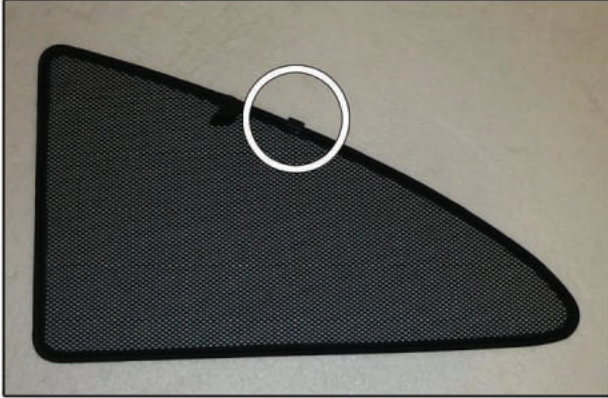

Installation

FORD KA 3DR

FOR-KA-3-B

SIDE SHADE INSTALLATION