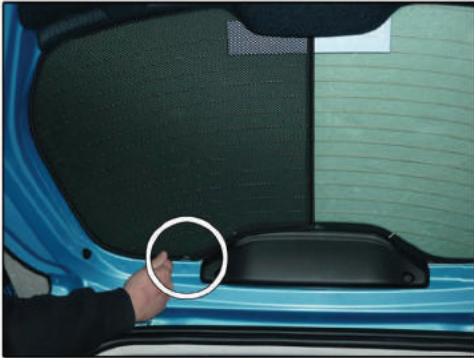

Installation

FORD KA 3DR

FOR-KA-3-B

TAILGATE SHADE INSTALLATION

X2