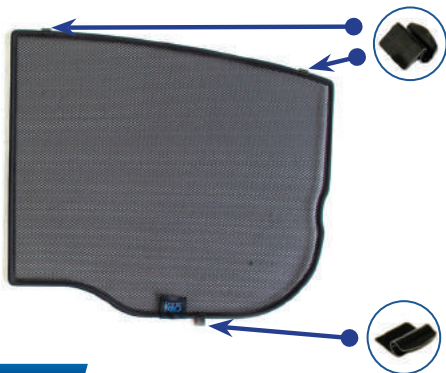

STEP 3

STEP 4

STEP 5

STEP 6

Installation

RANGE ROVER VELAR 5DR
LRO-VELA-5-A

Port Shade Installation

STEP 7

STEP 8

Repeat this whole process for the other side.

Installation

RANGE ROVER VELAR 5DR
LRO-VELA-5-A

Components Needed

Tailgate Shade Installation

STEP 1

STEP 2

STEP 3

STEP 4

STEP 5

STEP 6

Installation

RANGE ROVER VELAR 5DR
LRO-VELA-5-A

Tailgate Shade Installation

STEP 7