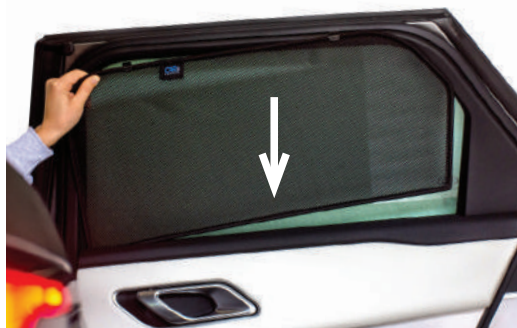

Installation

RANGE ROVER VELAR 5DR
LRO-VELA-5-A

Components Needed

Side Shade Installation

STEP 1

STEP 2

STEP 3

STEP 4

STEP 5

STEP 6