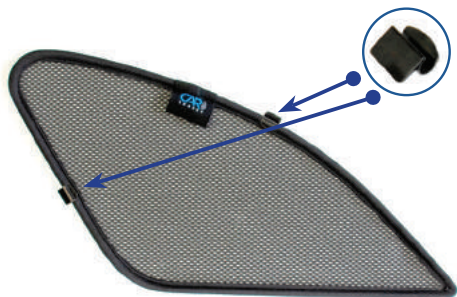

Side Shade Installation

STEP 7

STEP 8

STEP 9

STEP 10

View from other side. Clips sit between trim.

STEP 11

Repeat this whole process for the other side.

Installation

RANGE ROVER VELAR 5DR
LRO-VELA-5-A

Components Needed

Port Shades

CL-M02 x 4

Port Shade Installation

STEP 1

STEP 2

STEP 3

STEP 4

STEP 5

STEP 6

Installation

RANGE ROVER VELAR 5DR
LRO-VELA-5-A

Port Shade Installation

STEP 7