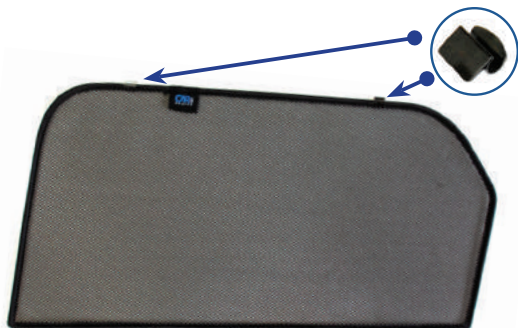

Side Shade Installation

STEP 1