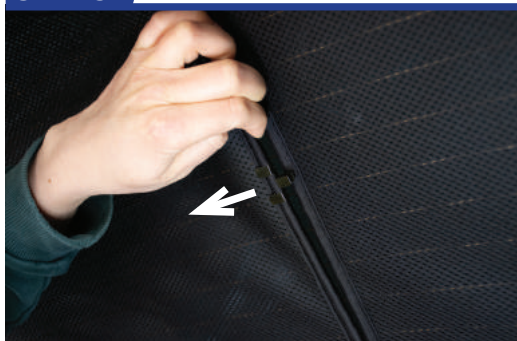

Installation

RANGE ROVER VELAR 5DR
LRO-VELA-5-A

Tailgate Shade Installation

STEP 7

Repeat this whole process for the other side.

STEP 8

STEP 9

STEP 10

STEP 11