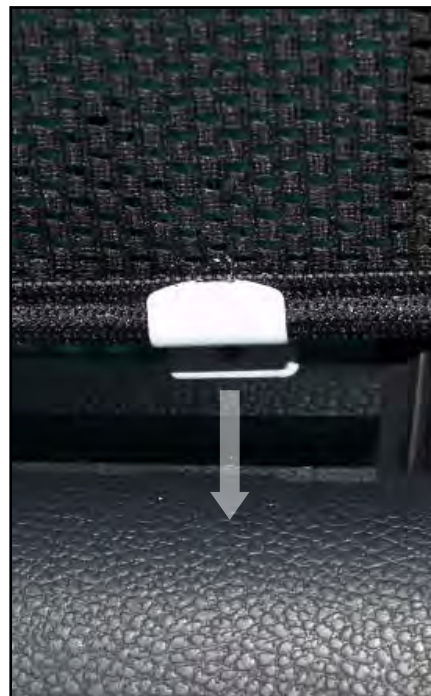

SIDE SHADE INSTALLATION