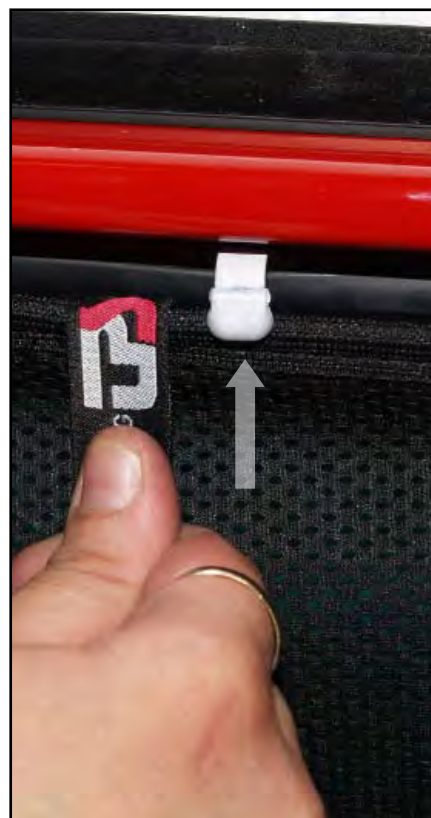

SIDE SHADE INSTALLATION