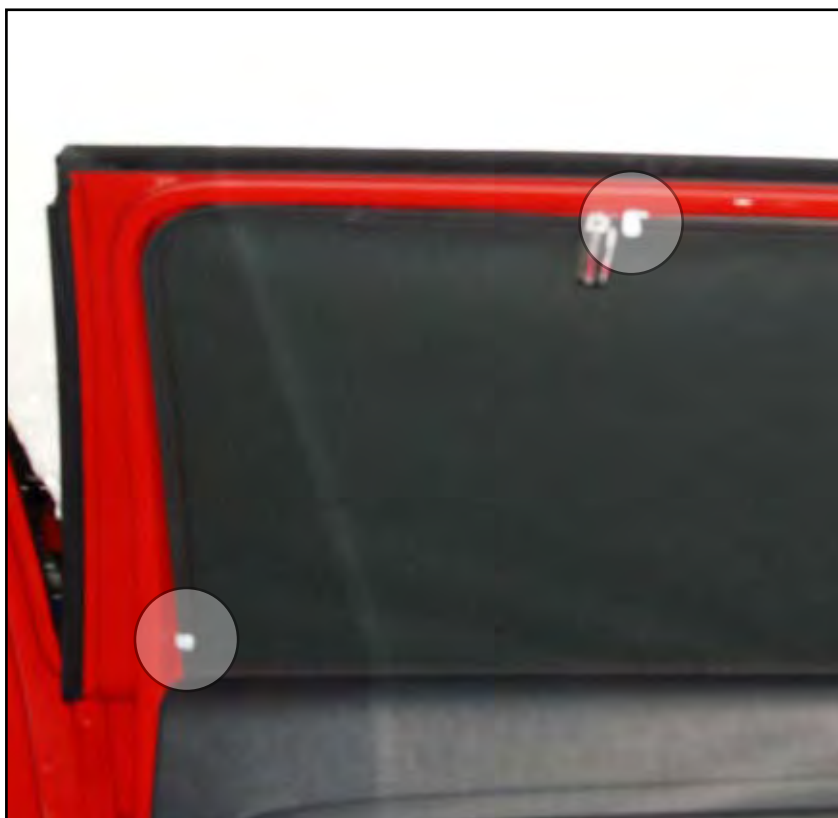

INSTALLATION INSTRUCTIONS

Skoda Fabia 5dr

SKO-FABI-5-B

COMPONENTS

SHADES

FIXING CLIPS

SIDE SHADE INSTALLATION

X2

X2

SIDE SHADE INSTALLATION

REAR SHADE INSTALLATION

X6

REAR SHADE INSTALLATION

X2