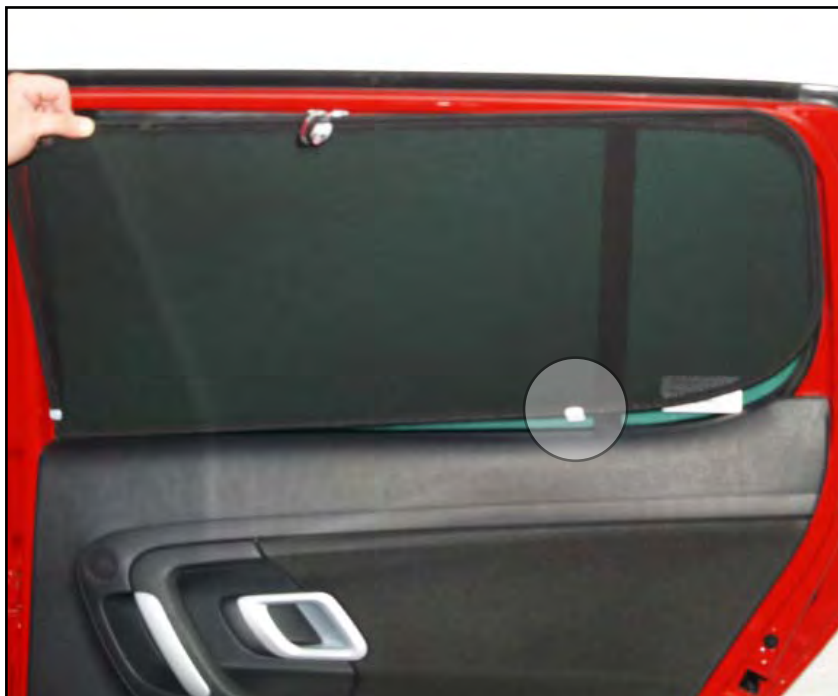

SIDE SHADE INSTALLATION