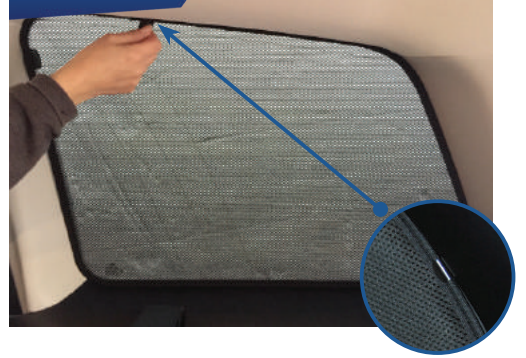

INSERT CLIPS INSIDE WEATHERSTRIP

STEP #4

ENSURE SECURELY FITTED IN PLACE

CAR
SHADES

Quarter Light Shade Installation

FORD GALAXY 5DR
FOR-GALA-5-C

COMPONENTS NEEDED:

STEP #1

ATTACH CLIPS ON SHADE EDGES

STEP #2

INSERT CLIPS BEHIND INTERIOR TRIM

STEP #3

ENSURE SECURELY FITTED IN PLACE

Rear Shade Installation

FORD GALAXY 5DR
FOR-GALA-5-C

COMPONENTS NEEDED: