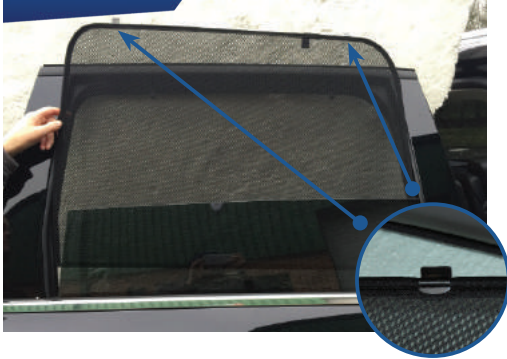

Side Shade Installation

FORD GALAXY 5DR
FOR-GALA-5-C

COMPONENTS NEEDED:

STEP #1

ATTACH CLIPS ON SHADE EDGES

STEP #2

POSITION THE SIDE SHADE

STEP #3

INSERT CLIPS INSIDE WEATHERSTRIP

STEP #4

ENSURE SECURELY FITTED IN PLACE

CAR
SHADES

Quarter Light Shade Installation

FORD GALAXY 5DR
FOR-GALA-5-C

COMPONENTS NEEDED:

STEP #1