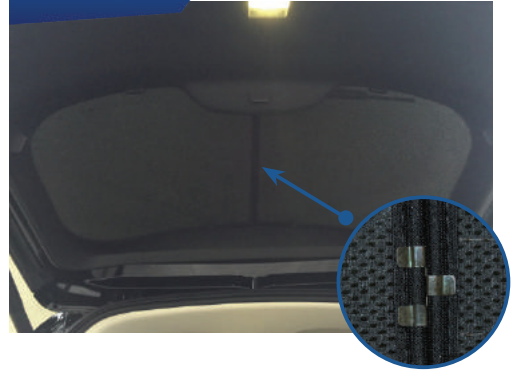

INSERT CLIPS INSIDE WEATHERSTRIP

STEP #4

ENSURE SECURELY FITTED IN PLACE

CAR
SHADES

Quarter Light Shade Installation

FORD GALAXY 5DR
FOR-GALA-5-C

COMPONENTS NEEDED:

STEP #1

ATTACH CLIPS ON SHADE EDGES

STEP #2

INSERT CLIPS BEHIND INTERIOR TRIM

STEP #3

ENSURE SECURELY FITTED IN PLACE

Rear Shade Installation

FORD GALAXY 5DR
FOR-GALA-5-C

COMPONENTS NEEDED:

STEP #1

ATTACH CLIPS ON SHADE EDGES

STEP #2

POSITION THE REAR SHADE

STEP #3

INSERT CLIPS BEHIND INTERIOR TRIM

STEP #4

REPEAT THE PROCESS ON OTHER SHADE