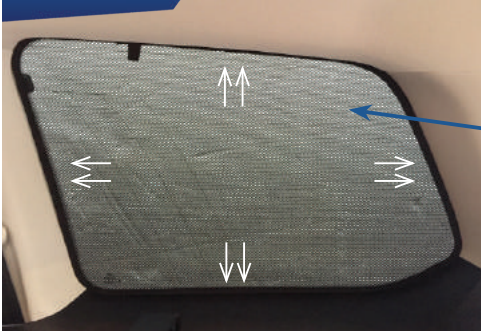

INSERT CLIPS INSIDE WEATHERSTRIP

STEP #4

ENSURE SECURELY FITTED IN PLACE

CAR
SHADES

Quarter Light Shade Installation

FORD GALAXY 5DR
FOR-GALA-5-C

COMPONENTS NEEDED:

STEP #1

ATTACH CLIPS ON SHADE EDGES

STEP #2

INSERT CLIPS BEHIND INTERIOR TRIM

STEP #3

ENSURE SECURELY FITTED IN PLACE

Rear Shade Installation

FORD GALAXY 5DR
FOR-GALA-5-C

COMPONENTS NEEDED:

STEP #1

ATTACH CLIPS ON SHADE EDGES

STEP #2

POSITION THE REAR SHADE

STEP #3

INSERT CLIPS BEHIND INTERIOR TRIM

STEP #4

REPEAT THE PROCESS ON OTHER SHADE