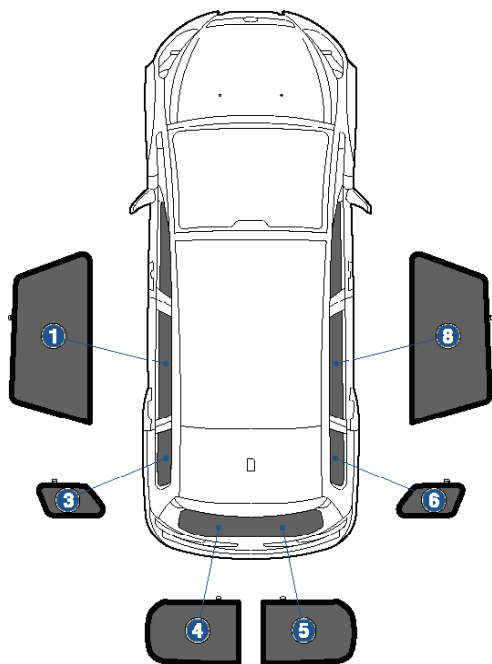

Installation Manual

FORD GALAXY 5DR
FOR-GALA-5-C

COMPONENTS INCLUDED

SHADES

FIXING CLIPS

CL-M02 x 2

CL-M12 x 6

CL-M14 x 1

Side Shade Installation

FORD GALAXY 5DR
FOR-GALA-5-C

COMPONENTS NEEDED:

STEP #1

ATTACH CLIPS ON SHADE EDGES

STEP #2

POSITION THE SIDE SHADE

STEP #3

INSERT CLIPS INSIDE WEATHERSTRIP

STEP #4

ENSURE SECURELY FITTED IN PLACE

CAR
SHADES

Quarter Light Shade Installation

FORD GALAXY 5DR
FOR-GALA-5-C

COMPONENTS NEEDED:

STEP #1