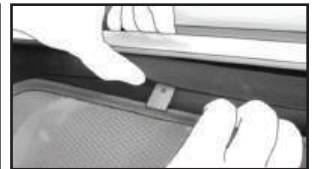

Side Shade Installation

FORD GALAXY 5DR
FOR-GALA-5-C

COMPONENTS NEEDED:

STEP #1

ATTACH CLIPS ON SHADE EDGES

STEP #2

POSITION THE SIDE SHADE

STEP #3

INSERT CLIPS INSIDE WEATHERSTRIP

STEP #4

ENSURE SECURELY FITTED IN PLACE

CAR
SHADES

Quarter Light Shade Installation

FORD GALAXY 5DR
FOR-GALA-5-C

COMPONENTS NEEDED:

STEP #1