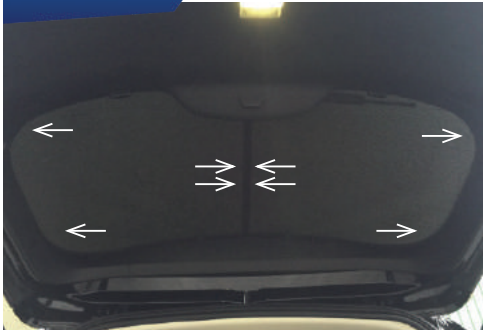

STEP #5

ENSURE SECURELY FITTED IN PLACE