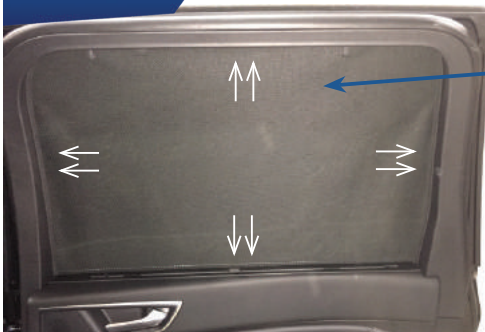

Side Shade Installation

FORD GALAXY 5DR
FOR-GALA-5-C

COMPONENTS NEEDED:

STEP #1

ATTACH CLIPS ON SHADE EDGES

STEP #2

POSITION THE SIDE SHADE

STEP #3

INSERT CLIPS INSIDE WEATHERSTRIP

STEP #4

ENSURE SECURELY FITTED IN PLACE

CAR
SHADES

Quarter Light Shade Installation

FORD GALAXY 5DR
FOR-GALA-5-C

COMPONENTS NEEDED:

STEP #1