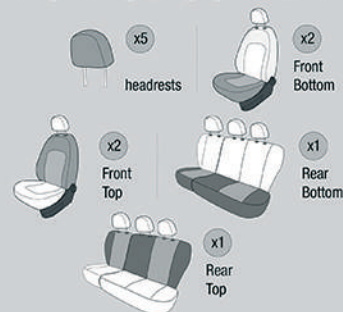

MOUNTING INSTRUCTIONS

PACKAGE CONTENTS

VEHICLE COMPATIBILITY LIST

Alfa Romeo, 147, 156, 159, Brera, Giulia, Guilietta, Mito, Stelvio, 145, 146, **Audi**, A1, A3, A3, A4, A5, A6, A7, Q2, Q3, Q5, Q7, A8, TT, **Bmw**, 1 Series, 2 Series, 3 Series, 4 Series, 5 Series, X1, X2, X3, X4, X5, X6, 7 Series, **Chery**, Tiggo, Alia, Kimo, **Chevrolet**, Aveo, Camaro, Captiva, Cruze, Epica, Kalos, Lacetti, Rezzo, Spark, Suburban, Tahoe, Trax, Avalance, **Chrysler**, 300C, **Citroen**, Berlingo, C1, C2, C3, C4, C4 Cactus, C4 Grand Picasso, C4 Picasso, C5, C-elysee, Ds3, Ds4, Ds5, Nemo, Saxo, Xsara, Xsara Picasso, Jumper, Jumpy, **Dacia**, Dokker, Duster, Duster, Lodgy, Logan, Sandero, Sandero Stepway, **Daihatsu**, Materia, Terios, **DFM**, Rich, Succe, **Dodge**, Nitro, **Fiat**, 124 Spider, 500, 500C, 500L, 500X, Albea, Brava, Bravo, Doblo, Egea, Fiorino, Grande Punto, Linea, Marea, Palio, Panda, Sedici, Stilo, Siena, Tempra, Tipo, Freemont, Fullback, Ducato, **Ford**, B-max, C-max, Connect, Escort, Fiesta, Focus, Fusion, Kuga, Mondeo, Mustang, Tourneo Courier, Ka, Explorer, Ranger, Gelly, Emgrand, **Honda**, Accord, City, Civic, Honda, Cr-v, Jazz, **Hyundai**, Accent, Elantra, Getz, i10, i20, i30, Santa Fe, Tucson, ix35, Matrix, H 1, H 100, Starex, **Isuzu**, D-Max, Iveco, Daily, Jaguar, X-Type, **Jeep**, Cherokee, Compass, Grand Cherokee, Renegade, Patriot, **Kia**, Ceed, Cerato, Niro, Picanto, Rio, Sorento, Soul, Sportage, Pregio, **Land Rover**, Evoque, Freelander, Range Rover, Discovery, **Mazda**, 323, 626, 3, Mpv, B Series, **Mercedes**, 190 Series, A Series, B Series, C Series, Cla, Clk, Cls, E Series, Gl Series, Gla, Ml, S Series, Citan, Sprinter, Vito, Vivano, Mini, Cooper, Countryman, **Mitsubishi**, Asx, Attrage, Colt, Lancer, Carisma, Pajero, Outlander, L 200, L 300, **Nissan**, Almera, Tino, Juke, Micra, Note, Primera, Pulsar, Qashqai, X-Trail, Terrano, Navara, **Opel**, Astra G, Astra H, Astra J, Astra K, Combo, Corsa, Grandland, Insignia, Meriva, Mokka, Vectra, Zafira, Vivaro, Movano, **Peugeot**, 206, 207, 208, 301, 206, 307, 308, 406, 407, 508, 2008, 3008, 5008, Bipper, Partner, Partner Tepee, RCZ, 106, 306, Boxer, Expert, **Porsche**, Cayenne, Panamera, 911, **Renault**, Captur, Clio, Fluence, Kadjar, Kangoo, Laguna, Latitude, Megane, Modus, Scenic, Grand Scenic, Symbol, Talisman, Twingo, 9, 12, 19, 21, Koleos, Master, Trafic, **Seat**, Altea, Altea XL, Cordoba, Exeo, Ibiza, Leon, Toledo, Ateca, **Skoda**, Fabia, Kodiaq, Octavia, Rapid, Roomster, Superb, Yeti, **Ssangyong**, Tivoli, Kyron, Rexton, Actyon, Korando, Subaru, Forester, impreza, XV, **Suzuki**, Alto, Swift, SX4, Grand Vitara, Vitara, Baleno, Jimny, Alto, Baleno, Jimny, Tata, Xenon, Telcoline, **Toyota**, Auris, Avensis, CH-R, Corolla, RAV-4, Verso, Yaris, Land Cruiser, Hilux, Hi-Ace, **Volkswagen**, Beetle, New Beetle, Bora, Caddy, E-Golf, Golf, Jetta, Passat, Passat CC, Polo, Scirocco, Sharan, Tiguan, Touareg, Touran, Vento, Amarok, Transporter, Crafter, Caravelle, Multivan, LT, **Volvo**, S 40, S 60, S 80, S 90, V 40, XC 60, XC 90, XC 70