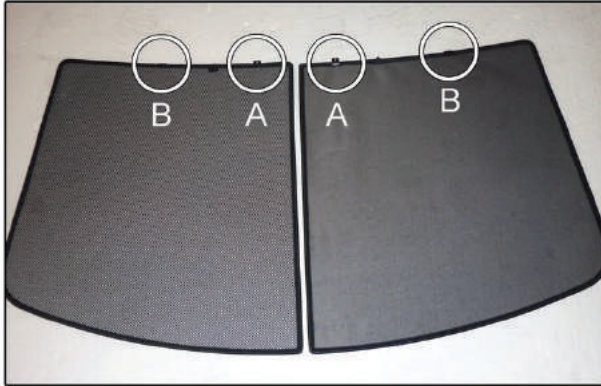

Installation

BMW 5 SERIES 4DR
BMW-5SER-4-B

TAILGATE SHADE INSTALLATION