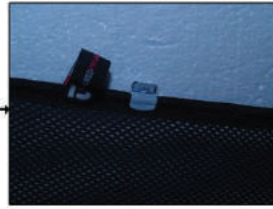

Installation Manual

BMW 5 SERIES 4DR

BMW-5SER-4-B

COMPONENTS INCLUDED

x 2

x 1

FIXING CLIPS

CL-M02 x 4

CL-M12 x 4

CL-M13 x 2

CAR
S H A D E S

Installation

BMW 5 SERIES 4DR
BMW-5SER-4-B

SIDE SHADE INSTALLATION

Installation

BMW 5 SERIES 4DR
BMW-5SER-4-B