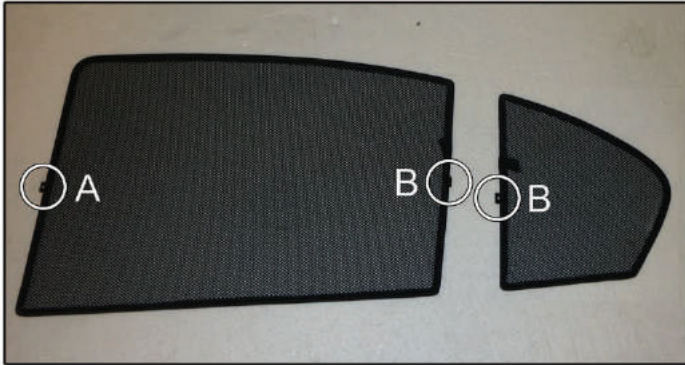

CL-M12 x 4

CL-M13 x 2

CAR
S H A D E S

Installation

BMW 5 SERIES 4DR
BMW-5SER-4-B

SIDE SHADE INSTALLATION

Installation

BMW 5 SERIES 4DR
BMW-5SER-4-B