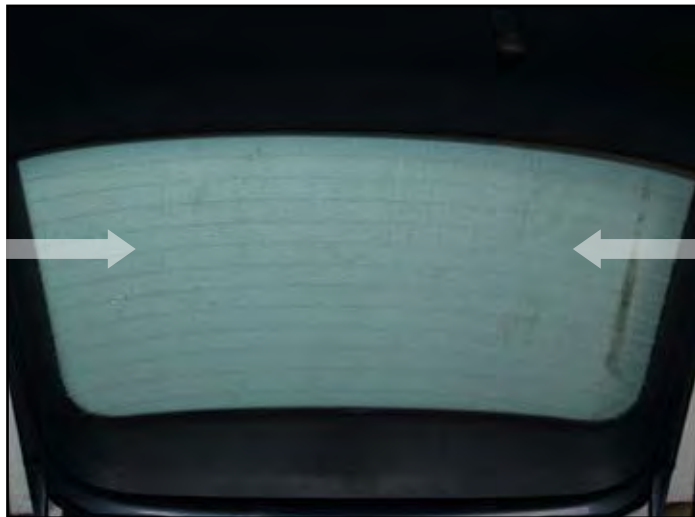

INSTALLATION INSTRUCTIONS

Skoda Octavia Estate

SKO-OCTA-E-B

COMPONENTS

SHADES

FIXING CLIPS

SIDE SHADE INSTALLATION

X3

SIDE SHADE INSTALLATION

PORT/LOAD AREA SHADE INSTALLATION

X2

REAR SHADE INSTALLATION

X6

REAR SHADE INSTALLATION

X2