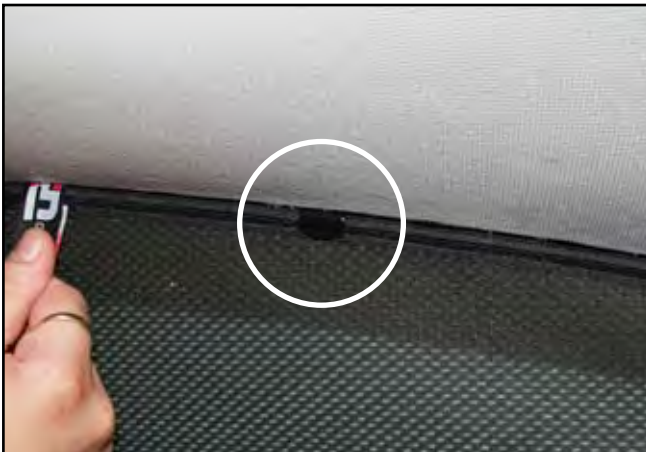

PORT/LOAD AREA SHADE INSTALLATION

X2