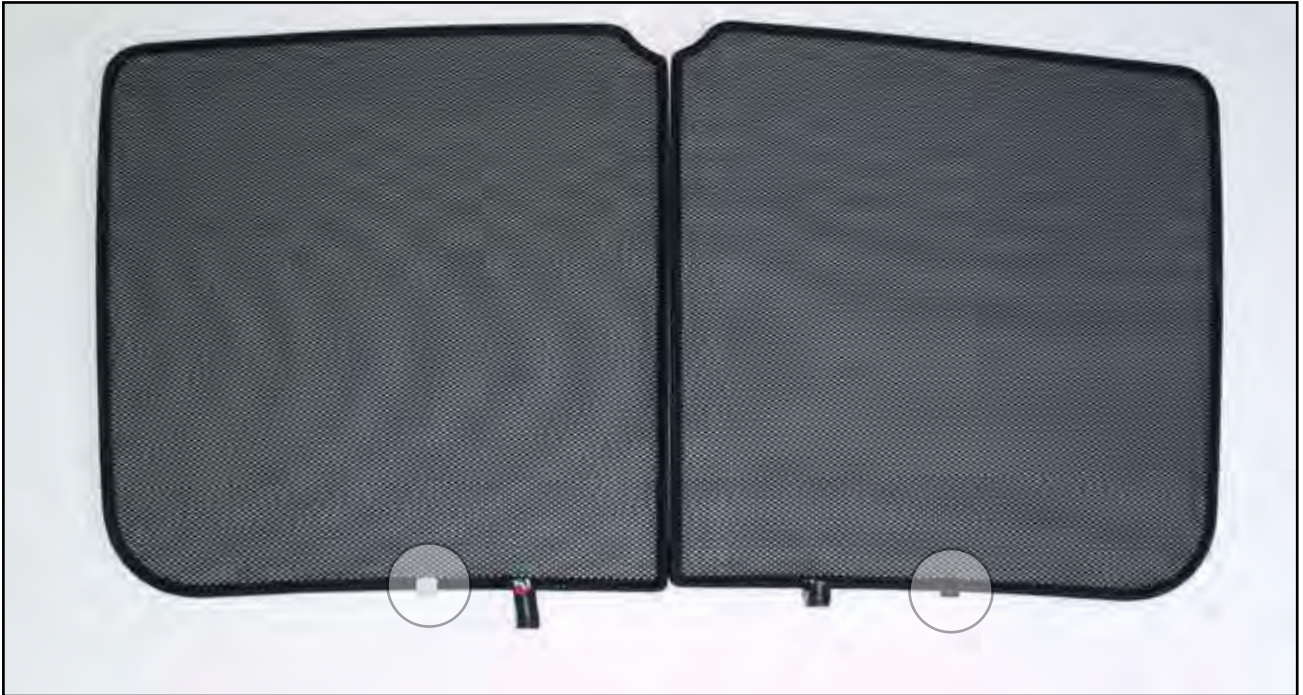

INSTALLATION INSTRUCTIONS

Skoda Octavia Estate

SKO-OCTA-E-B

COMPONENTS

SHADES

FIXING CLIPS

SIDE SHADE INSTALLATION

X3

SIDE SHADE INSTALLATION

PORT/LOAD AREA SHADE INSTALLATION

X2

REAR SHADE INSTALLATION

X6

REAR SHADE INSTALLATION

X2