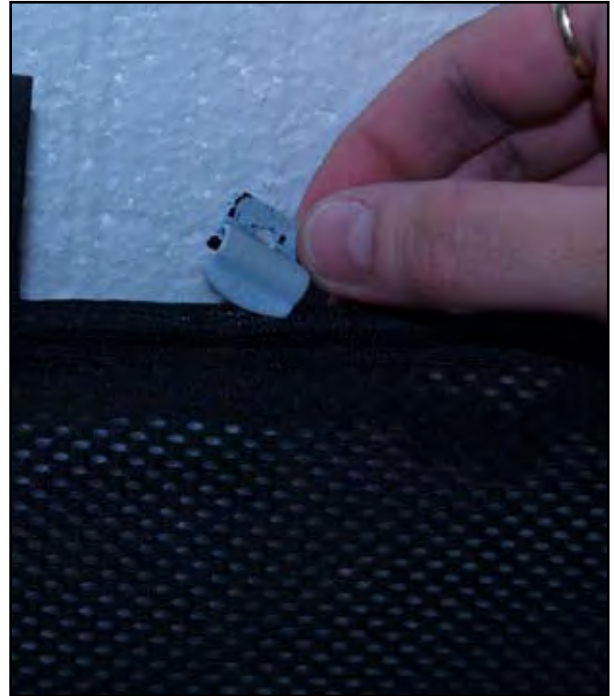

PORT/LOAD AREA SHADE INSTALLATION

X2