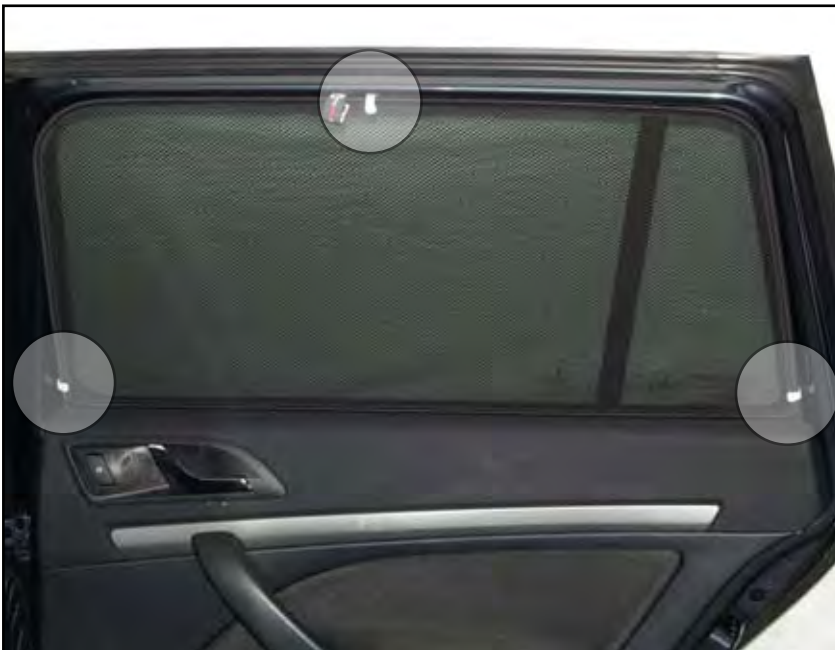

INSTALLATION INSTRUCTIONS

Skoda Octavia Estate

SKO-OCTA-E-B

COMPONENTS

SHADES

FIXING CLIPS

SIDE SHADE INSTALLATION

X3

SIDE SHADE INSTALLATION

PORT/LOAD AREA SHADE INSTALLATION

X2

REAR SHADE INSTALLATION

X6

REAR SHADE INSTALLATION

X2