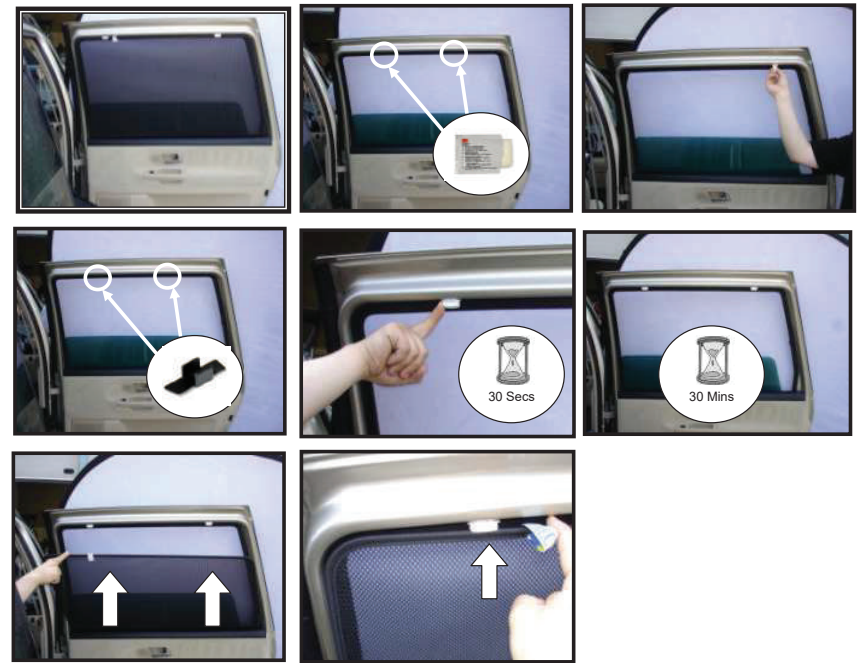

CAR
SHADES

Installation

SEAT ALHAMBRA 5DR

SEA-ALHA-5-A

SIDE & TAILGATE SHADE INSTALLATION

PLEASE NOTE : THE LEFT HAND SIDE TAILGATE SHADE AND THE RIGHT HAND SIDE TAILGATE SHADE ARE DIFFERENT SHAPES AND THEREFORE WILL ONLY FIT THEIR CORRESPONDING SIDE.

2 Of 3

Installation

SEAT ALHAMBRA 5DR

SEA-ALHA-5-A

PORT SHADE INSTALLATION

PLEASE NOTE : THE LEFT HAND SIDE PORTHOLE SHADE AND THE RIGHT HAND SIDE PORTHOLE SHADE ARE DIFFERENT SHAPES AND THEREFORE WILL ONLY FIT THEIR CORRESPONDING SIDE.