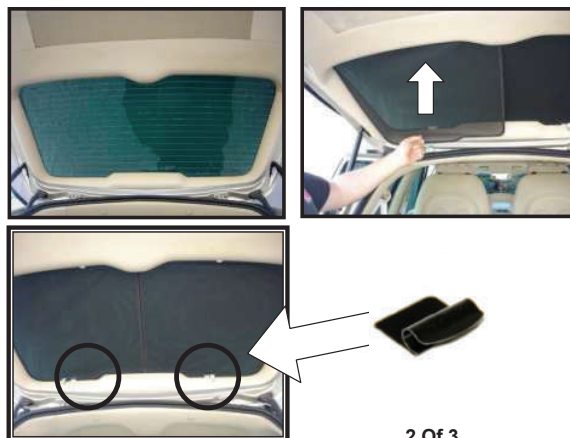

CAR
SHADES

Installation

SEAT ALHAMBRA 5DR

SEA-ALHA-5-A

SIDE & TAILGATE SHADE INSTALLATION

PLEASE NOTE : THE LEFT HAND SIDE TAILGATE SHADE AND THE RIGHT HAND SIDE TAILGATE SHADE ARE DIFFERENT SHAPES AND THEREFORE WILL ONLY FIT THEIR CORRESPONDING SIDE.

2 Of 3

Installation

SEAT ALHAMBRA 5DR

SEA-ALHA-5-A

PORT SHADE INSTALLATION

PLEASE NOTE : THE LEFT HAND SIDE PORTHOLE SHADE AND THE RIGHT HAND SIDE PORTHOLE SHADE ARE DIFFERENT SHAPES AND THEREFORE WILL ONLY FIT THEIR CORRESPONDING SIDE.