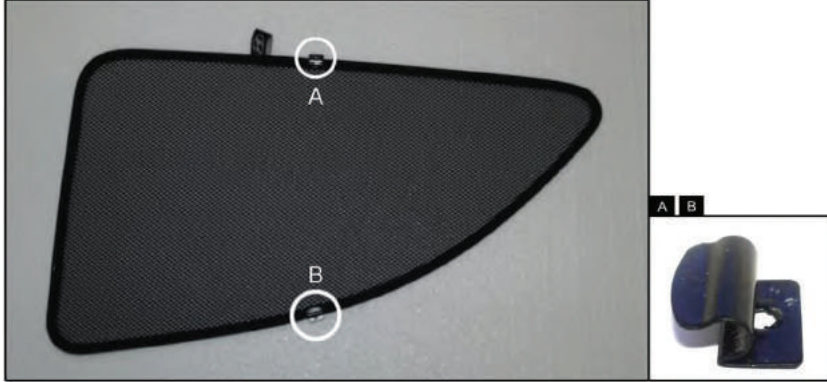

Installation Manual

HYUNDAI i20 3DR

HYU-I20-3-A

COMPONENTS INCLUDED

SIDE WINDOW X2

TAILGATE WINDOW X2

CL-M02 x 8

Installation

HYUNDAI i20 3DR

HYU-I20-3-A

SIDE SHADE INSTALLATION

Installation

HYUNDAI i20 3DR

HYU-I20-3-A

SIDE SHADE INSTALLATION

Installation