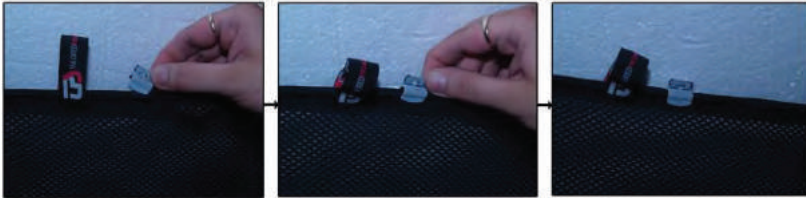

Installation Manual

HYUNDAI i20 3DR

HYU-I20-3-A

COMPONENTS INCLUDED

SIDE WINDOW X2

TAILGATE WINDOW X2

CL-M02 x 8

Installation

HYUNDAI i20 3DR

HYU-I20-3-A

SIDE SHADE INSTALLATION

Installation

HYUNDAI i20 3DR

HYU-I20-3-A

SIDE SHADE INSTALLATION

Installation