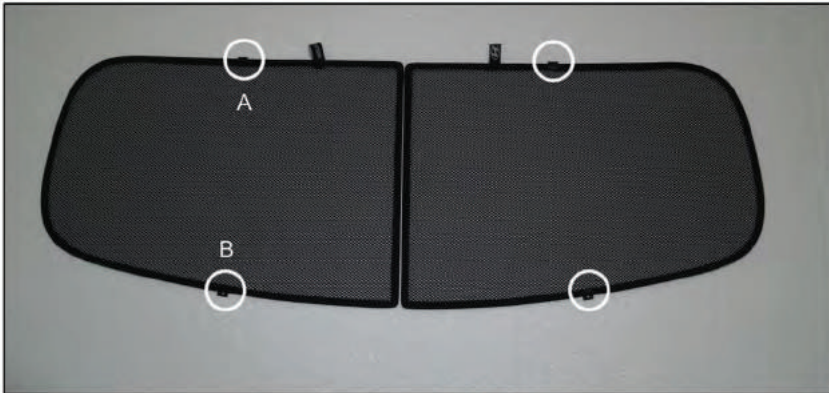

HYUNDAI i20 3DR

HYU-I20-3-A

SIDE SHADE INSTALLATION

X2

Installation

HYUNDAI i20 3DR

HYU-I20-3-A

TAILGATE SHADE INSTALLATION

Installation

HYUNDAI i20 3DR

HYU-I20-3-A

TAILGATE SHADE INSTALLATION

Installation

HYUNDAI i20 3DR

HYU-I20-3-A

TAILGATE SHADE INSTALLATION