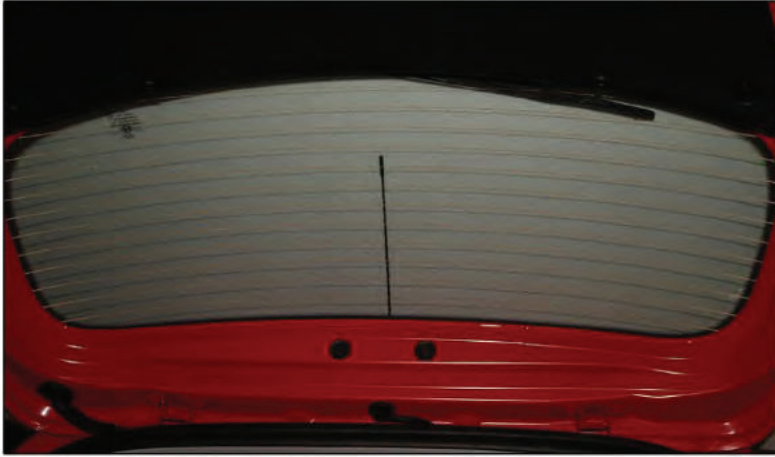

HYUNDAI i20 3DR

HYU-I20-3-A

SIDE SHADE INSTALLATION

Installation

HYUNDAI i20 3DR

HYU-I20-3-A

SIDE SHADE INSTALLATION

Installation

HYUNDAI i20 3DR

HYU-I20-3-A

SIDE SHADE INSTALLATION

X2

Installation

HYUNDAI i20 3DR

HYU-I20-3-A

TAILGATE SHADE INSTALLATION

Installation

HYUNDAI i20 3DR

HYU-I20-3-A

TAILGATE SHADE INSTALLATION

Installation

HYUNDAI i20 3DR

HYU-I20-3-A

TAILGATE SHADE INSTALLATION