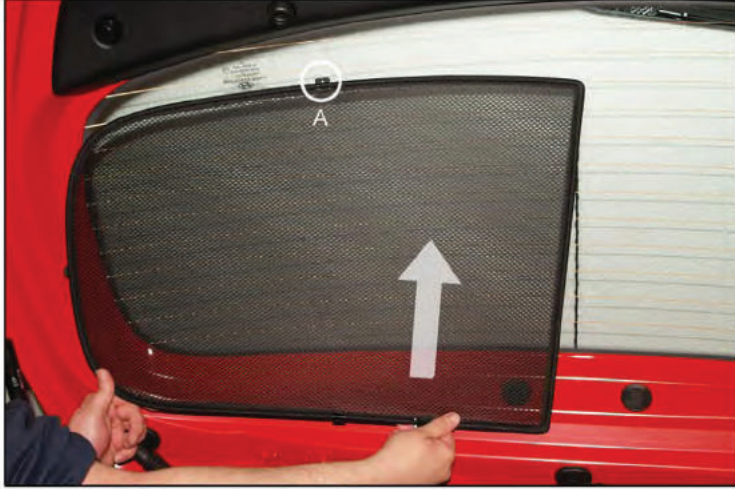

Installation

HYUNDAI i20 3DR

HYU-I20-3-A

TAILGATE SHADE INSTALLATION