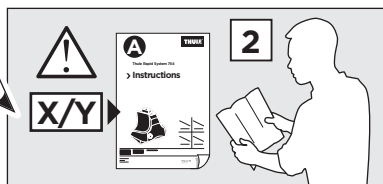

Thule Rapid System Kit 1871

> Instructions

MAZDA CX-5, 5-dr SUV, 17-

ISO 11154-E

141871

C.20171018
519-1871-01

Bring your life
thule.com

x1

x1

1

	X (scale)	X (mm)	X (inch)
MAZDA CX-5, 5-dr SUV, 17-	41,5	1066	42

	Y (scale)	Y (mm)	Y (inch)
MAZDA CX-5, 5-dr SUV, 17-	36	1011	39 ³ / ₄

2

MAZDA CX-5, 5-dr SUV, 17-

3

	W (mm)	Z (mm)	W (inch)	Z (inch)
MAZDA CX-5, 5-dr SUV, 17-	280	700	11	27 1/2