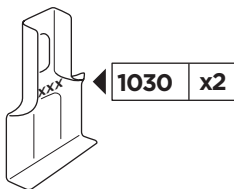

Thule Rapid System Kit 1871

> Instructions

MAZDA CX-5, 5-dr SUV, 17-

ISO 11154-E

141871

C.20171018
519-1871-01

Bring your life
thule.com

x1

x1

1

	X (scale)	X (mm)	X (inch)
MAZDA CX-5, 5-dr SUV, 17-	41,5	1066	42

	Y (scale)	Y (mm)	Y (inch)
MAZDA CX-5, 5-dr SUV, 17-	36	1011	39 ³ / ₄

2

MAZDA CX-5, 5-dr SUV, 17-

3

	W (mm)	Z (mm)	W (inch)	Z (inch)
MAZDA CX-5, 5-dr SUV, 17-	280	700	11	27 1/2