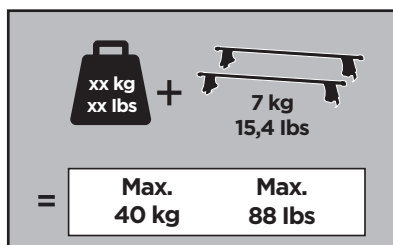

Thule Rapid System Kit 1871

> Instructions

MAZDA CX-5, 5-dr SUV, 17-

ISO 11154-E

141871

C.20171018
519-1871-01

Bring your life
thule.com

x1

x1

1

	X (scale)	X (mm)	X (inch)
MAZDA CX-5, 5-dr SUV, 17-	41,5	1066	42

	Y (scale)	Y (mm)	Y (inch)
MAZDA CX-5, 5-dr SUV, 17-	36	1011	39 ³ / ₄

2

MAZDA CX-5, 5-dr SUV, 17-

3

	W (mm)	Z (mm)	W (inch)	Z (inch)
MAZDA CX-5, 5-dr SUV, 17-	280	700	11	27 1/2