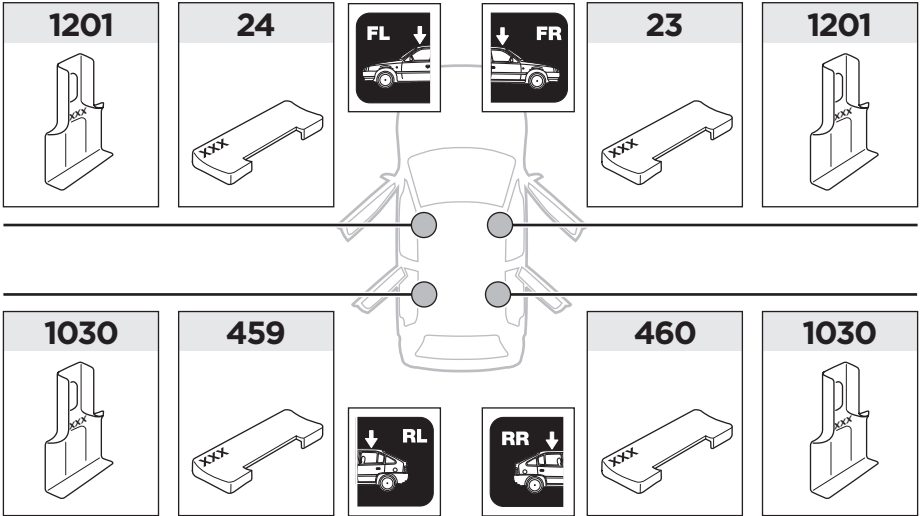

x1

1

	X (scale)	X (mm)	X (inch)
MAZDA CX-5, 5-dr SUV, 17-	41,5	1066	42

	Y (scale)	Y (mm)	Y (inch)
MAZDA CX-5, 5-dr SUV, 17-	36	1011	39 ³ / ₄

2

MAZDA CX-5, 5-dr SUV, 17-

3

	W (mm)	Z (mm)	W (inch)	Z (inch)
MAZDA CX-5, 5-dr SUV, 17-	280	700	11	27 1/2