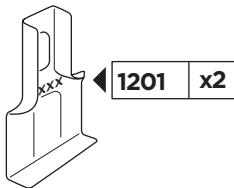

Thule Rapid System Kit 1871

> Instructions

MAZDA CX-5, 5-dr SUV, 17-

ISO 11154-E

141871

C.20171018
519-1871-01

Bring your life
thule.com

x1

x1

1

	X (scale)	X (mm)	X (inch)
MAZDA CX-5, 5-dr SUV, 17-	41,5	1066	42

	Y (scale)	Y (mm)	Y (inch)
MAZDA CX-5, 5-dr SUV, 17-	36	1011	39 ³ / ₄

2

MAZDA CX-5, 5-dr SUV, 17-

3

	W (mm)	Z (mm)	W (inch)	Z (inch)
MAZDA CX-5, 5-dr SUV, 17-	280	700	11	27 1/2