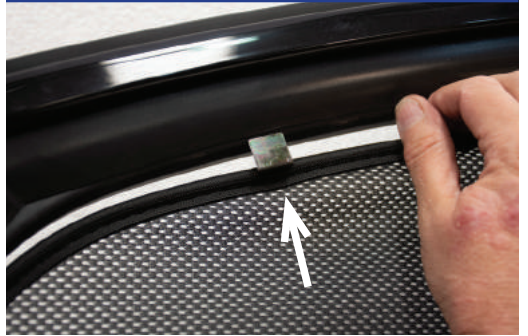

STEP 5

STEP 6

Installation

AUDI A8 4DR
AU-A8-4-B

Side Shade Installation

STEP 7

STEP 8

STEP 9

STEP 10

STEP 11

STEP 12

Repeat this whole process for the other side

Installation

AUDI A8 4DR
AU-A8-4-B

Components Needed

Port Shades