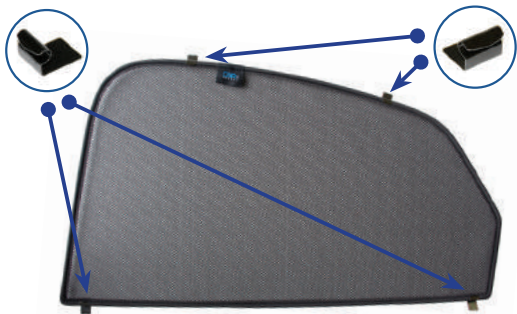

Installation Manual

AUDI A8 4DR
AU-A8-4-B

Shades

Side Shades

Port Shades

Tailgate Shades

Fixing Clips

CL-M02 x 2

CL-M03 x 4

CL-M13 x 4

CL-M01 x 2

CL-M14 x 2

Installation

AUDI A8 4DR
AU-A8-4-B

Components Needed

Side Shades

CL-M13 x 4

CL-M03 x 4

Side Shade Installation

STEP 1

STEP 2

Shade must be fitted from the outside

STEP 3

STEP 4