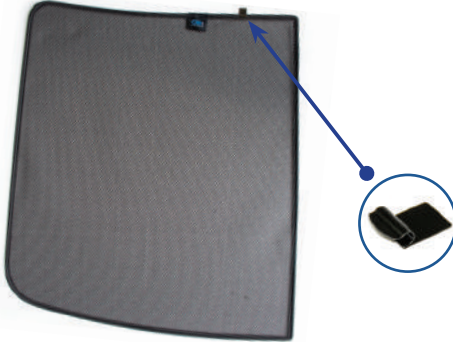

Installation

AUDI A8 4DR
AU-A8-4-B

Components Needed

Tailgate Shade Installation

STEP 1