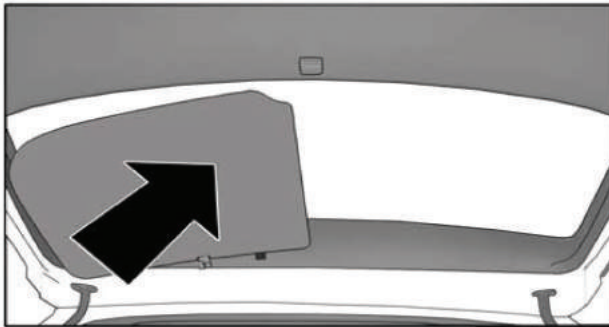

Installation

VOLKSWAGEN GOLF (MK6) 3DR

VW-GOLF-3-F

REAR SHADE INSTALLATION

④+⑤

④+⑤

④+⑤