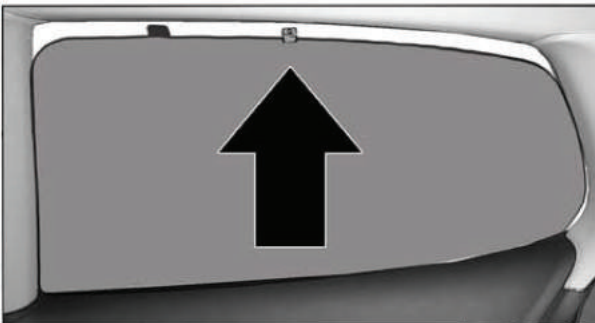

VOLKSWAGEN GOLF (MK6) 3DR

VW-GOLF-3-F

SIDE SHADE INSTALLATION

①+⑧

①+⑧

①+⑧

Installation

VOLKSWAGEN GOLF (MK6) 3DR