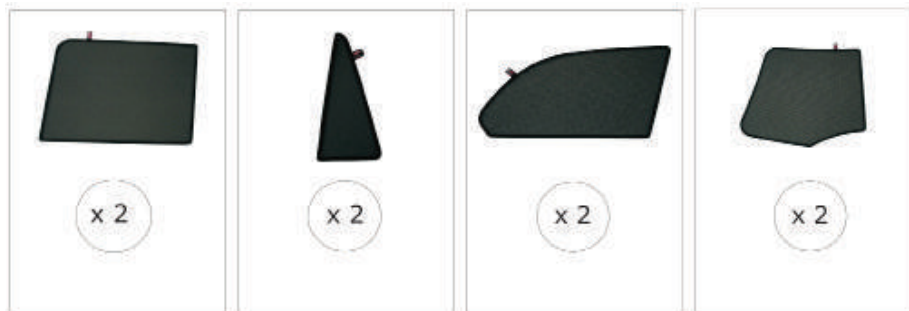

Installation Manual

JAGUAR X-TYPE ESTATE
JAG-XTYP-E-A

COMPONENTS INCLUDED

CL-M02 x 8

CL-P02 x 6

CL-W01 x 1

Installation

JAGUAR X-TYPE ESTATE
JAG-XTYP-E-A