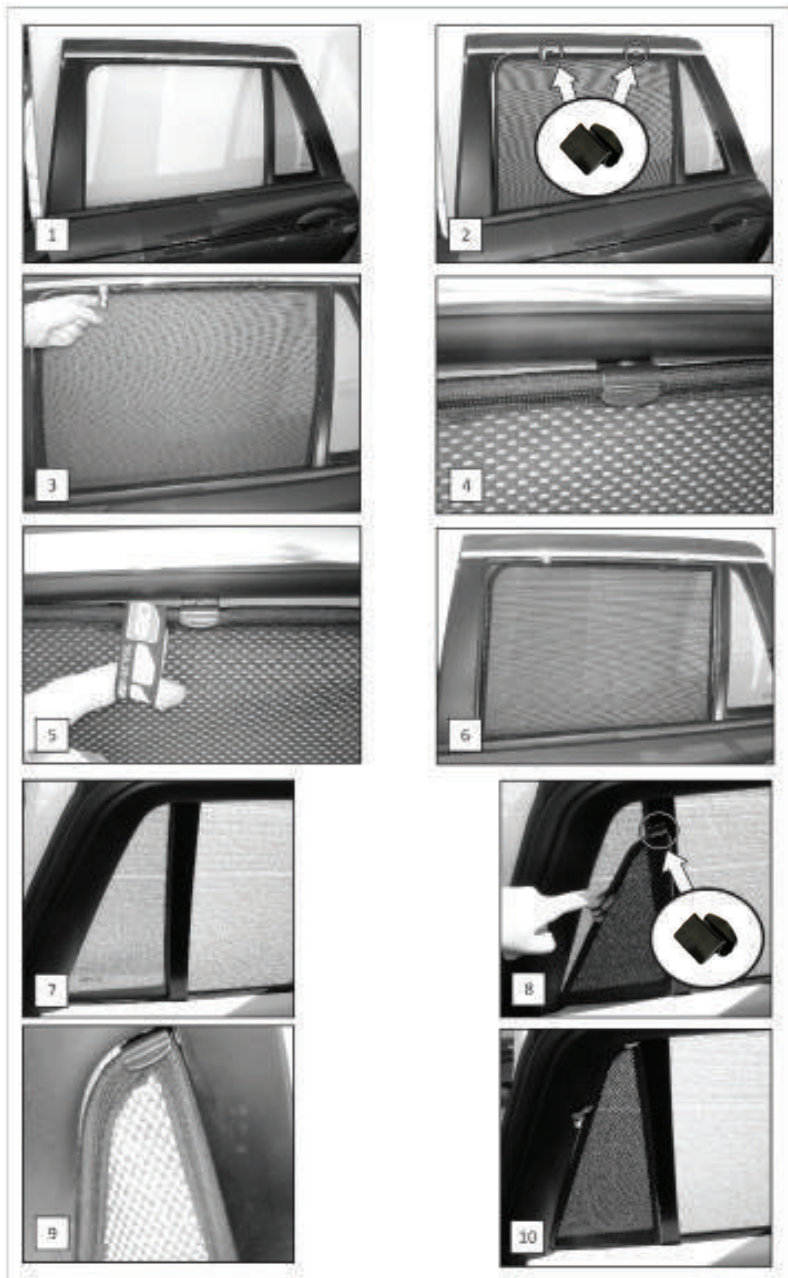

Installation Manual

JAGUAR X-TYPE ESTATE
JAG-XTYP-E-A

COMPONENTS INCLUDED

CL-M02 x 8

CL-P02 x 6

CL-W01 x 1

Installation

JAGUAR X-TYPE ESTATE
JAG-XTYP-E-A