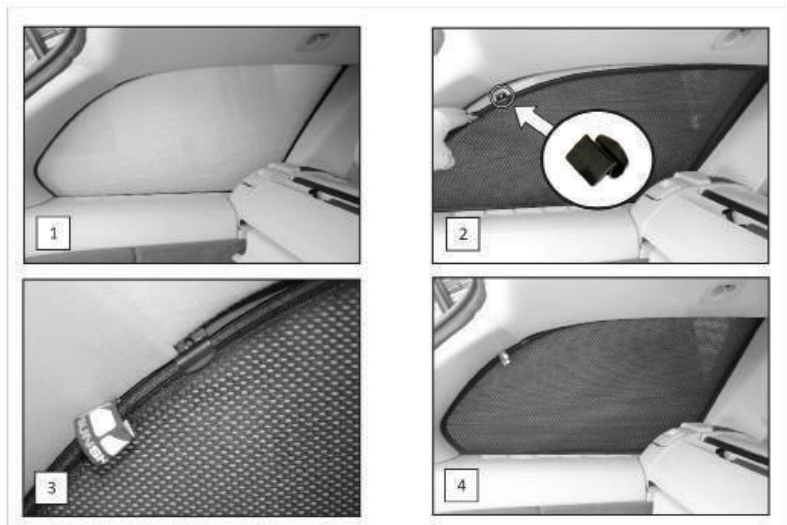

Installation

JAGUAR X-TYPE ESTATE
JAG-XTYP-E-A