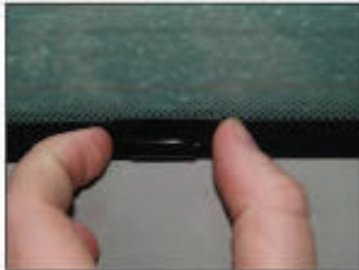

FIA-BRVO-5-B

SIDE SHADE INSTALLATION

X2

Installation

FIAT BRAVO 5DR
FIA-BRVO-5-B

TAILGATE SHADE INSTALLATION

Installation

FIAT BRAVO 5DR