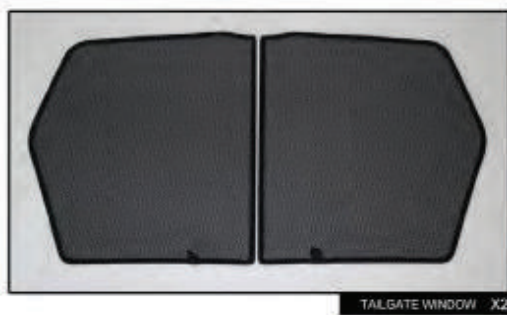

Installation Manual

FIAT BRAVO 5DR
FIA-BRVO-5-B

COMPONENTS INCLUDED

CL-P02 x 4

CL-M05 x 4

CL-T01 x 1

CL-W01 x 1

Installation

FIAT BRAVO 5DR
FIA-BRVO-5-B

SIDE SHADE INSTALLATION

Installation

FIAT BRAVO 5DR

FIA-BRVO-5-B

SIDE SHADE INSTALLATION

Installation

FIAT BRAVO 5DR