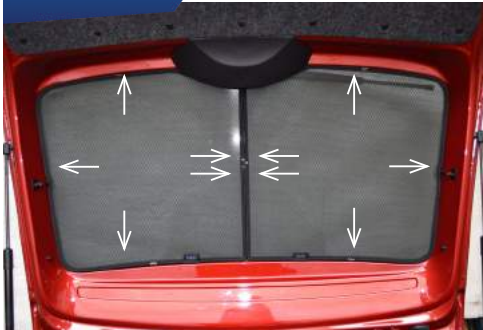

STEP #1

ATTACH CLIPS ON SHADE EDGES

STEP #2

INSERT CLIPS BEHIND INTERIOR TRIM

STEP #3

ENSURE SECURELY FITTED IN PLACE

Rear Shade Installation

SKODA RAPID 5DR
SKO-SPAC-5-A

INSERT CLIPS BEHIND INTERIOR TRIM

STEP #4

REPEAT THE PROCESS ON OTHER SHADE

STEP #5

ENSURE SECURELY FITTED IN PLACE

CAR[®]
SHADES