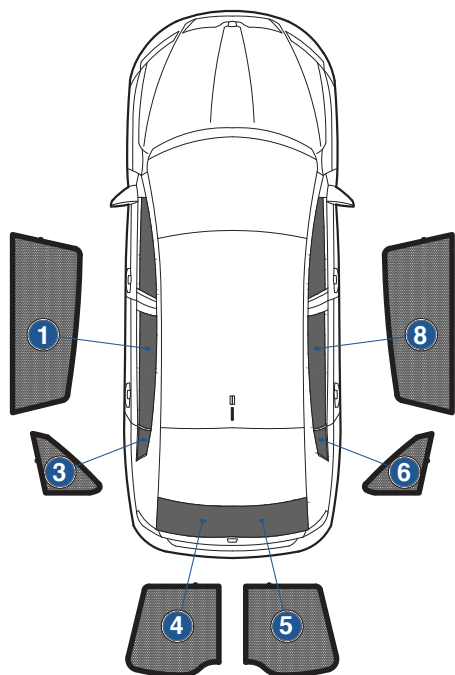

Installation Manual

SKODA RAPID 5DR
SKO-SPAC-5-A

COMPONENTS INCLUDED

SHADES

FIXING CLIPS

CL-M02 x 6

CL-M09 x 4

CL-M14 x 1

CL-T01 x 1

Side Shade Installation

SKODA RAPID 5DR
SKO-SPAC-5-A

COMPONENTS NEEDED:

STEP #1

INSERT CLIPS INSIDE WEATHERSTRIP

STEP #2

POSITION THE SIDE SHADE

STEP #3

ATTACH SIDE SHADE BEHIND CLIPS

STEP #4

ENSURE SECURELY FITTED IN PLACE

CAR[®]
SHADES

Quarter Light Shade Installation

SKODA RAPID 5DR
SKO-SPAC-5-A

COMPONENTS NEEDED:

STEP #1

ATTACH CLIPS ON SHADE EDGES

STEP #2

INSERT CLIPS BEHIND INTERIOR TRIM

STEP #3

ENSURE SECURELY FITTED IN PLACE

Rear Shade Installation

SKODA RAPID 5DR
SKO-SPAC-5-A