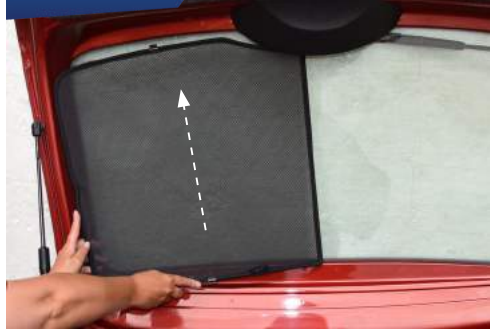

STEP #1

ATTACH CLIPS ON SHADE EDGES

STEP #2

INSERT CLIPS BEHIND INTERIOR TRIM

STEP #3

ENSURE SECURELY FITTED IN PLACE

Rear Shade Installation

SKODA RAPID 5DR
SKO-SPAC-5-A

COMPONENTS NEEDED:

CL-M02 x 4

CL-M14 x 1

STEP #1

ATTACH CLIPS ON SHADE EDGES

STEP #2

POSITION THE REAR SHADE

STEP #3