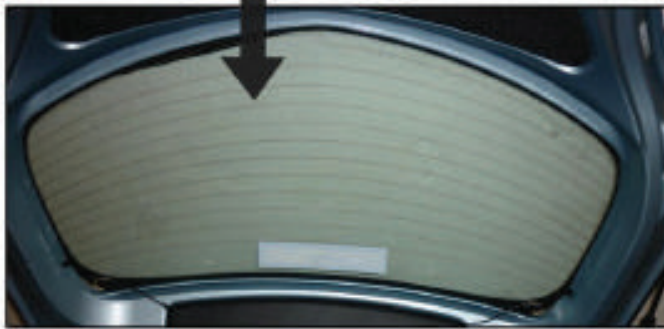

Installation

MAZDA 2 5DR

MAZ-2-5-A

TAILGATE SHADE INSTALLATION