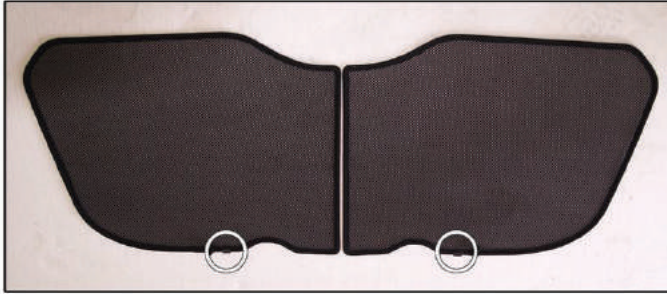

Installation

LAND ROVER FREELANDER 5DR
LRO-FREE-5-B

PORT SHADE INSTALLATION

X2

Installation

LAND ROVER FREELANDER 5DR

LRO-FREE-5-B

TAILGATE SHADE INSTALLATION