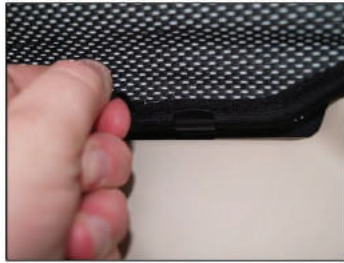

TAILGATE SHADE INSTALLATION