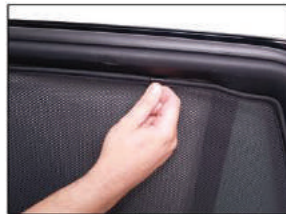

SIDE SHADE INSTALLATION

Installation

LAND ROVER FREELANDER 5DR
LRO-FREE-5-B

SIDE SHADE INSTALLATION

Installation

LAND ROVER FREELANDER 5DR

LRO-FREE-5-B

SIDE SHADE INSTALLATION