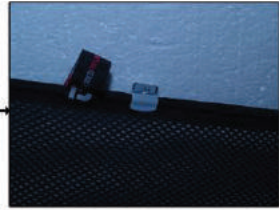

Installation

LAND ROVER FREELANDER 5DR
LRO-FREE-5-B

SIDE SHADE INSTALLATION