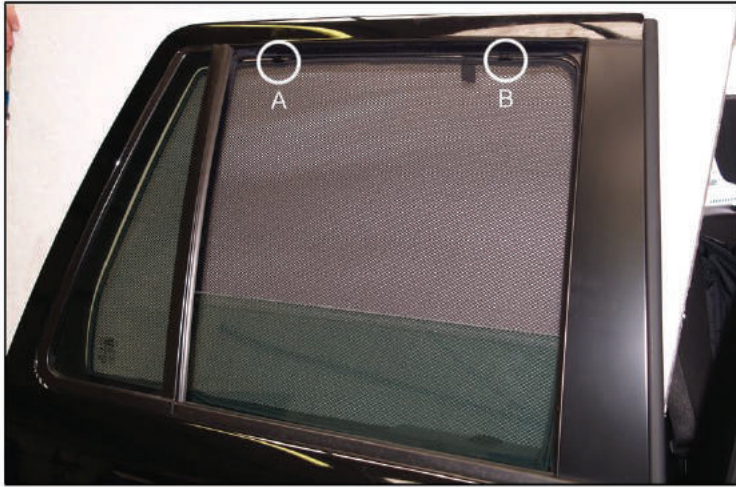

SIDE SHADE INSTALLATION

Installation

LAND ROVER FREELANDER 5DR
LRO-FREE-5-B

SIDE SHADE INSTALLATION

Installation

LAND ROVER FREELANDER 5DR

LRO-FREE-5-B

SIDE SHADE INSTALLATION