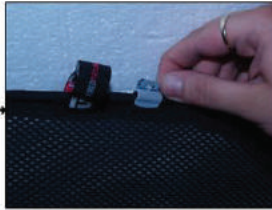

Installation

LAND ROVER FREELANDER 5DR
LRO-FREE-5-B

SIDE SHADE INSTALLATION