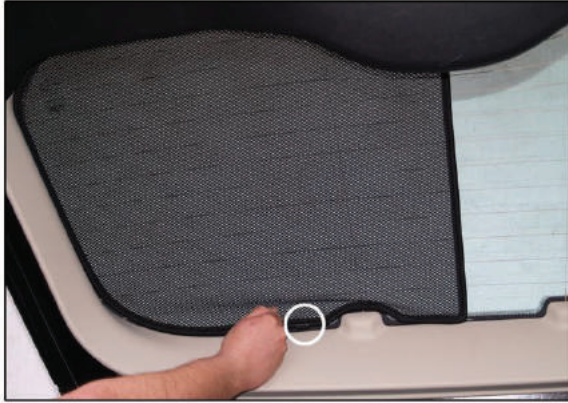

TAILGATE SHADE INSTALLATION