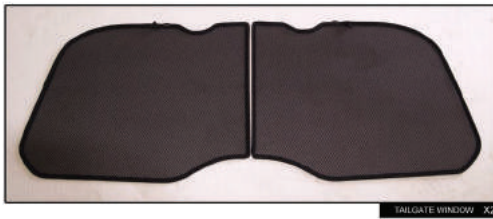

Installation Manual

LAND ROVER FREELANDER 5DR
LRO-FREE-5-B

COMPONENTS INCLUDED

FIXING CLIPS

CL-M02 x 2

CL-M04 x 8

Installation

LAND ROVER FREELANDER 5DR
LRO-FREE-5-B