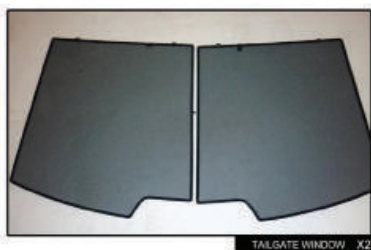

Installation Manual

BMW 7 SERIES 4DR
BMW-7SER-4-B

COMPONENTS INCLUDED

CL-M12 x 4

CL-M04 x 2

CL-M13 x 2

CL-M14 x 1

Installation