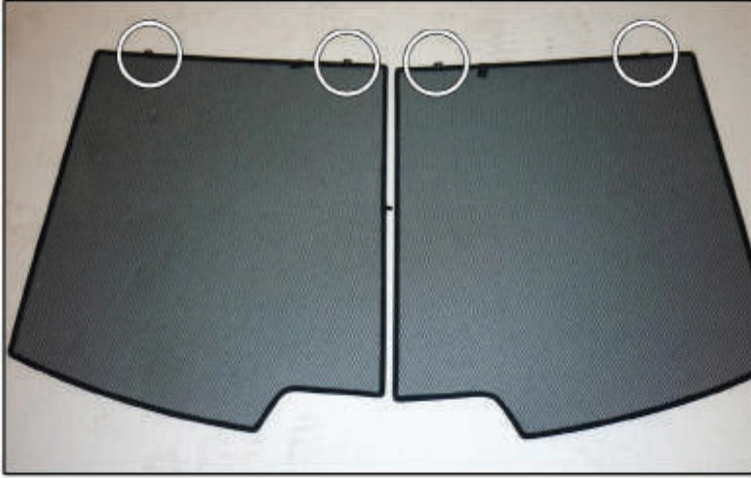

BMW 7 SERIES 4DR

BMW-7SER-4-B

SIDE SHADE INSTALLATION

X2

Installation

BMW 7 SERIES 4DR

BMW-7SER-4-B

TAILGATE SHADE INSTALLATION