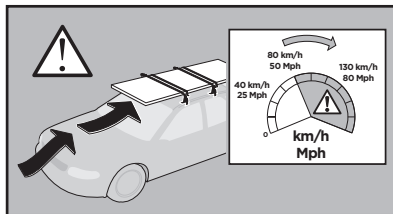

Thule XT Kit 3177

> Instructions

TOYOTA RAV4, 5-dr SUV, 19-

This kit is only for vehicles with fixpoint mounting.

ISO 11154-E

183177

C.20190305
509-3177-01

Bring your life
thule.com