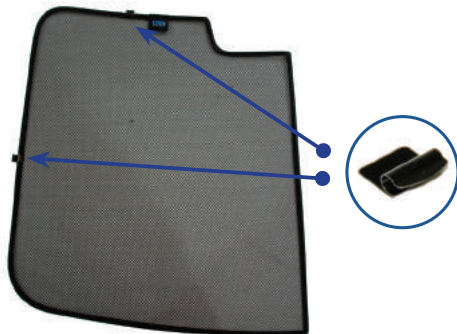

Installation

BMW 3 SERIES (F30)
BMW-3SER-4-C

Components Needed

Tailgate Shade Installation

STEP 1