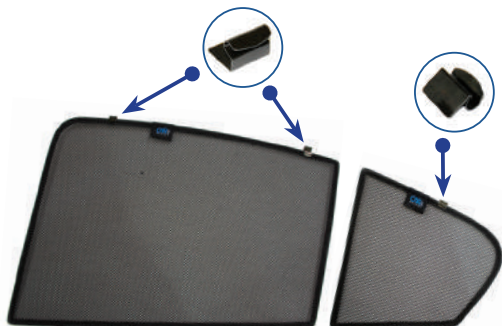

Side Shade Installation

STEP 1