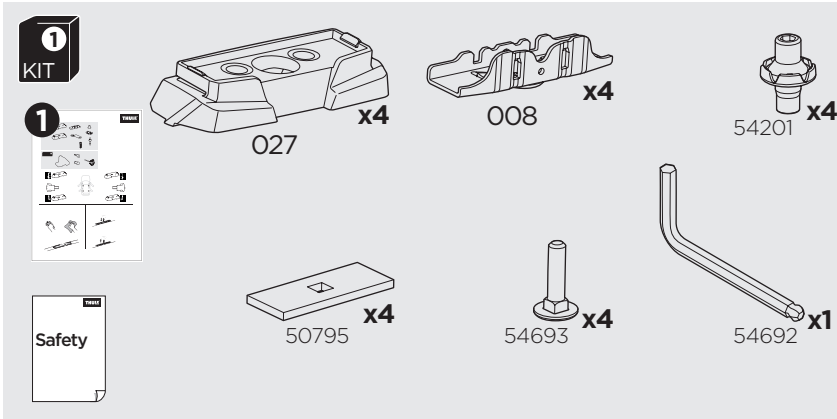

1

Kit 187025

LAND ROVER Discovery (Mk.IV), 5-dr SUV, 09-17

ISO 11154-E

This kit is only for vehicles with T-Profile.

1

2

3