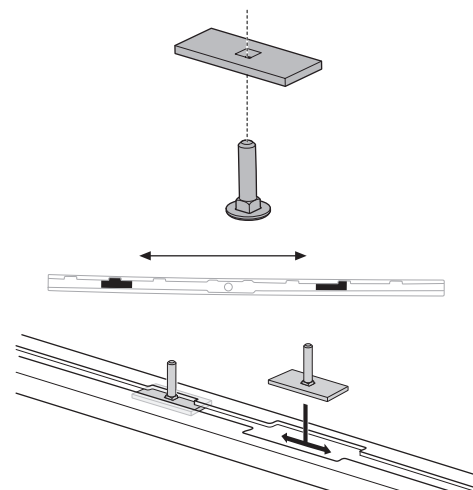

1

Kit 187025

LAND ROVER Discovery (Mk.IV), 5-dr SUV, 09-17

ISO 11154-E

This kit is only for vehicles with T-Profile.

1

2

3