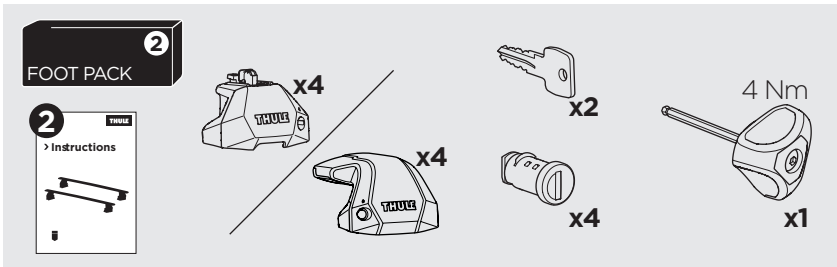

1

Kit 187025

LAND ROVER Discovery (Mk.IV), 5-dr SUV, 09-17

ISO 11154-E

This kit is only for vehicles with T-Profile.

1

2

3