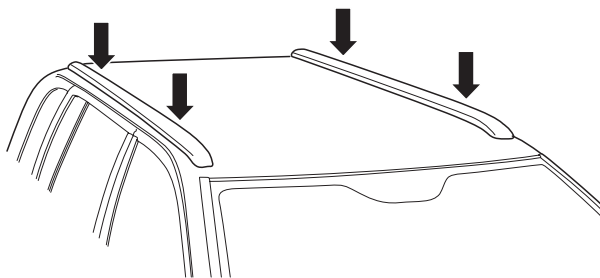

1

Kit 187025

LAND ROVER Discovery (Mk.IV), 5-dr SUV, 09-17

ISO 11154-E

This kit is only for vehicles with T-Profile.

1

2

3