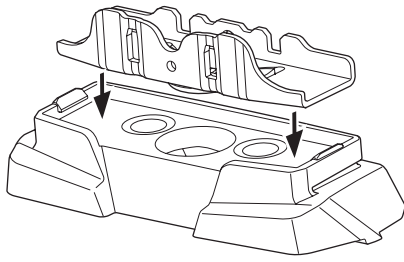

1

Kit 187025

LAND ROVER Discovery (Mk.IV), 5-dr SUV, 09-17

ISO 11154-E

This kit is only for vehicles with T-Profile.

1

2

3