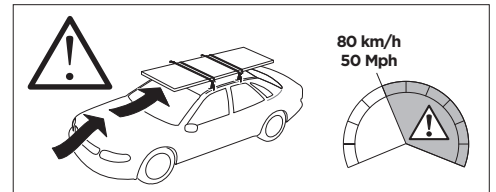

1

Kit 187025

LAND ROVER Discovery (Mk.IV), 5-dr SUV, 09-17

ISO 11154-E

This kit is only for vehicles with T-Profile.

1

2

3