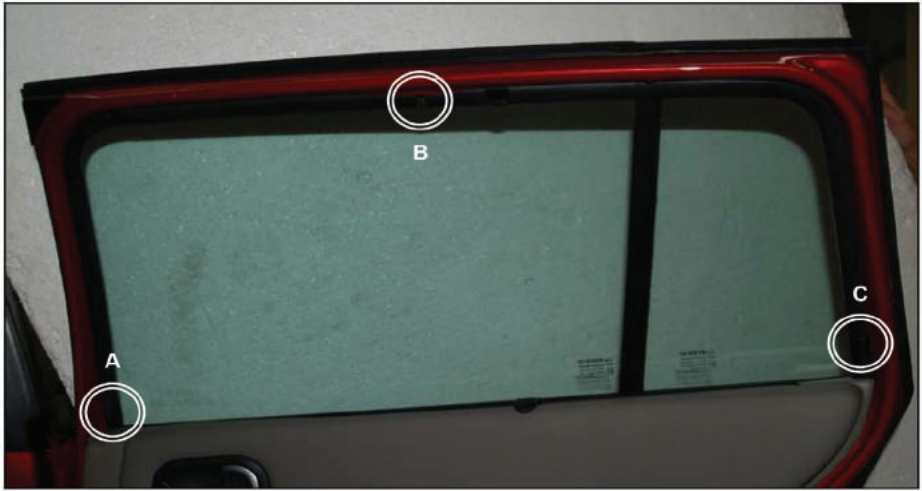

Installation Manual

RENAULT MEGANE ESTATE
REN-MEGA-E-A

COMPONENTS INCLUDED

X2

X2

X2

CL-M02 x 4

CL-M05 x 6

Installation

RENAULT MEGANE ESTATE
REN-MEGA-E-A

SIDE SHADE INSTALLATION

X3

Installation

RENAULT MEGANE ESTATE
REN-MEGA-E-A

SIDE SHADE INSTALLATION

SIDE SHADE INSTALLATION