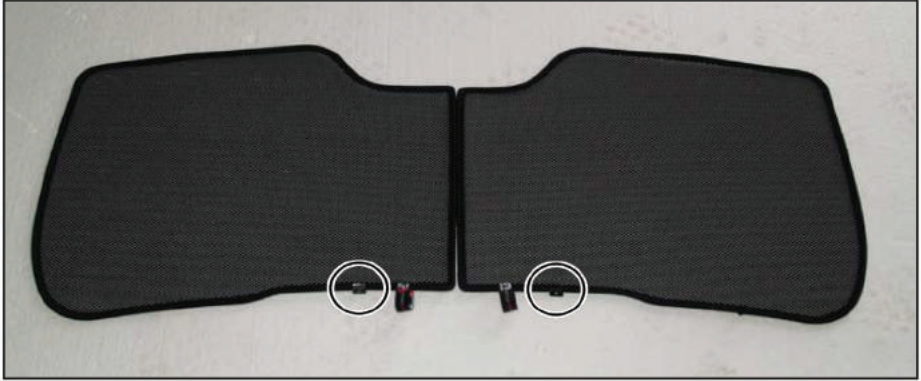

Installation

RENAULT MEGANE ESTATE
REN-MEGA-E-A

REAR SHADE INSTALLATION