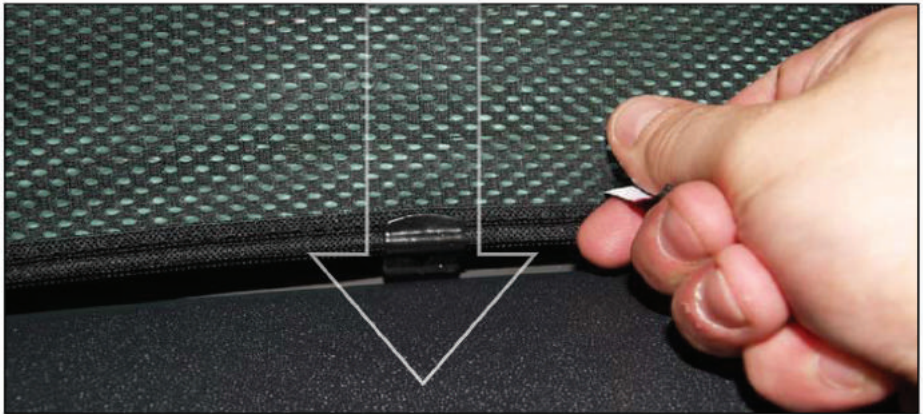

Installation

RENAULT MEGANE ESTATE
REN-MEGA-E-A

REAR SHADE INSTALLATION

X2

REAR SHADE INSTALLATION

Installation

RENAULT MEGANE ESTATE

REN-MEGA-E-A