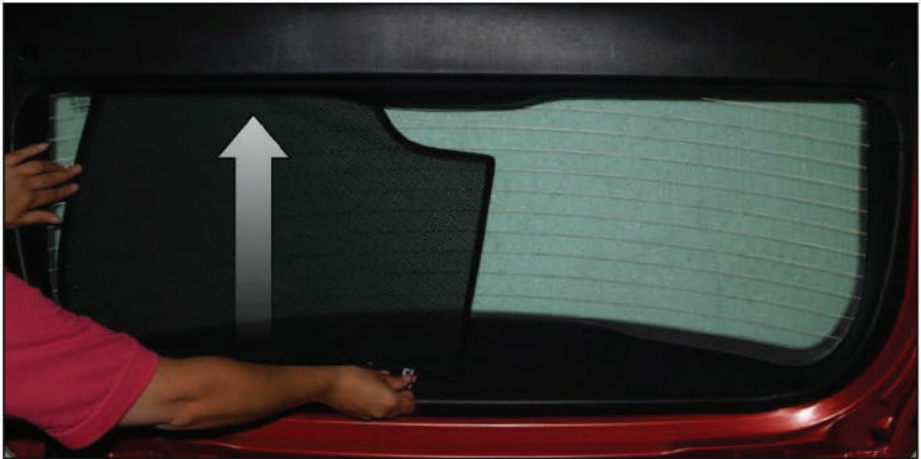

Installation

RENAULT MEGANE ESTATE
REN-MEGA-E-A

REAR SHADE INSTALLATION

X2