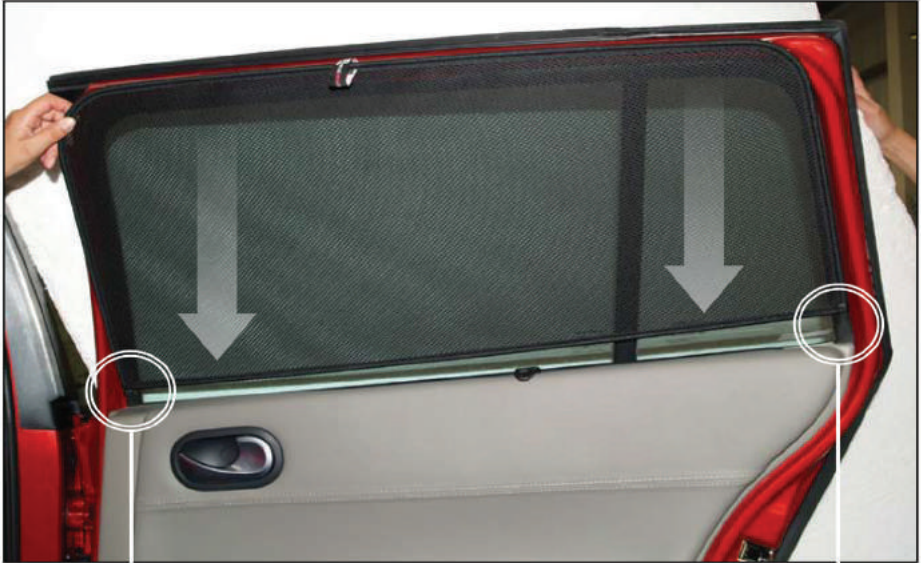

Installation

RENAULT MEGANE ESTATE
REN-MEGA-E-A

SIDE SHADE INSTALLATION

X3

Installation

RENAULT MEGANE ESTATE
REN-MEGA-E-A

SIDE SHADE INSTALLATION

SIDE SHADE INSTALLATION