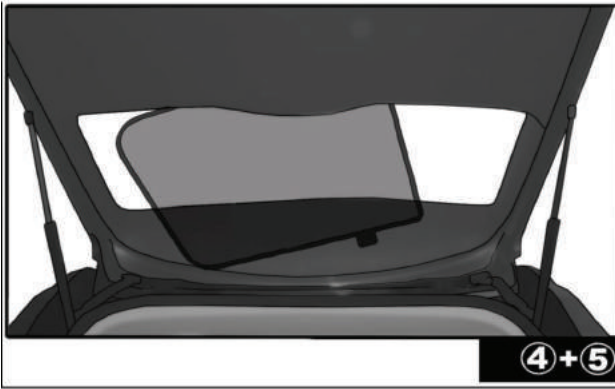

Installation

KIA SORENTO 5DR

KIA-SORE-5-B

REAR SHADE INSTALLATION

④+⑤

④+⑤

④+⑤