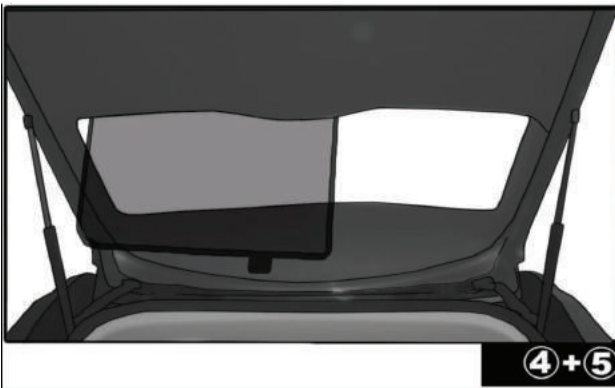

Installation

KIA SORENTO 5DR

KIA-SORE-5-B

REAR SHADE INSTALLATION

④+⑤

④+⑤

④+⑤