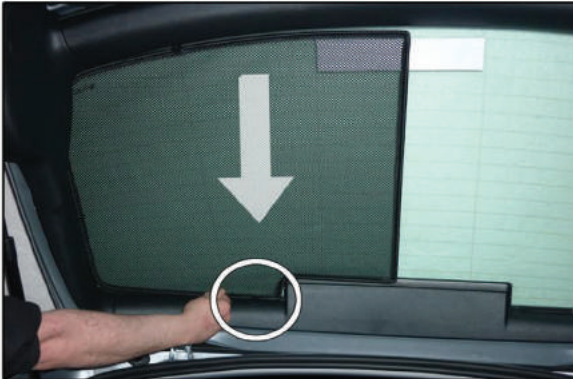

TAILGATE SHADE INSTALLATION

Installation

SKODA SUPERB 5DR

SKO-SUPE-5-B

TAILGATE SHADE INSTALLATION

Installation

SKODA SUPERB 5DR

SKO-SUPE-5-B