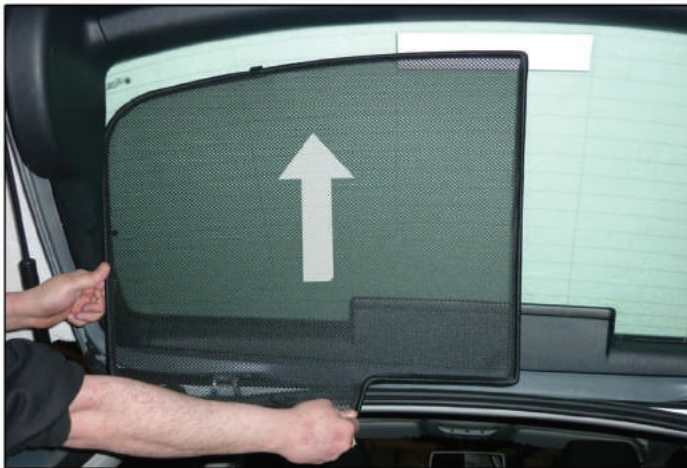

Installation

SKODA SUPERB 5DR

SKO-SUPE-5-B

TAILGATE SHADE INSTALLATION