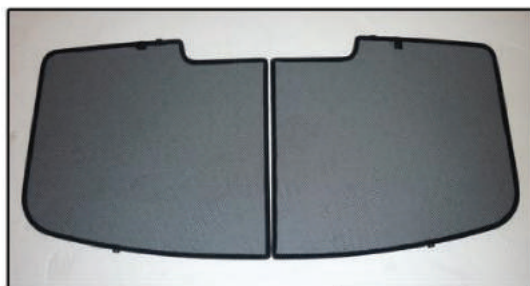

Installation Manual

SKODA SUPERB 5DR
SKO-SUPE-5-B

COMPONENTS INCLUDED

SIDE WINDOWS X2

TAILGATE WINDOW X2

CL-M02 x 4

CL-M05 x 6

CAR
SHADES