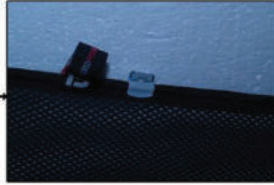

Installation

SKODA SUPERB 5DR

SKO-SUPE-5-B

TAILGATE SHADE INSTALLATION