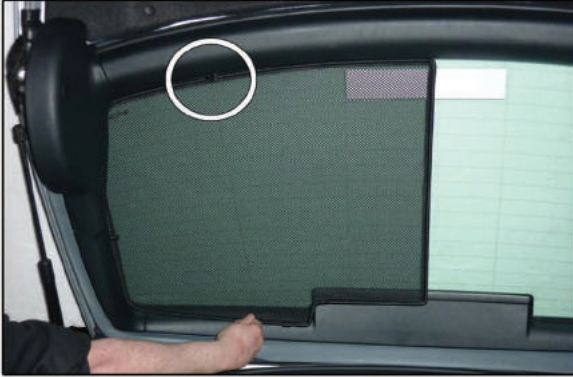

TAILGATE SHADE INSTALLATION

Installation

SKODA SUPERB 5DR

SKO-SUPE-5-B

TAILGATE SHADE INSTALLATION

Installation

SKODA SUPERB 5DR

SKO-SUPE-5-B