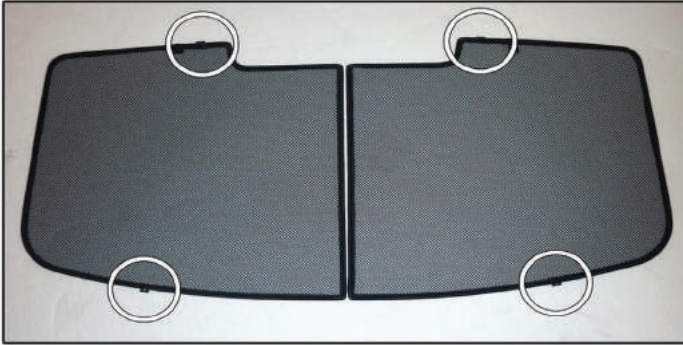

Installation

SKODA SUPERB 5DR

SKO-SUPE-5-B

TAILGATE SHADE INSTALLATION