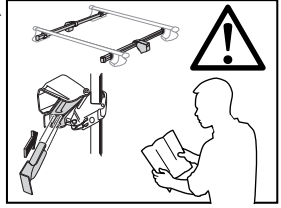

2

SRA

HYUNDAI Getz, 3-dr Hatchback, 02-04, 05-11

HYUNDAI Getz, 5-dr Hatchback, 02-04, 05-11