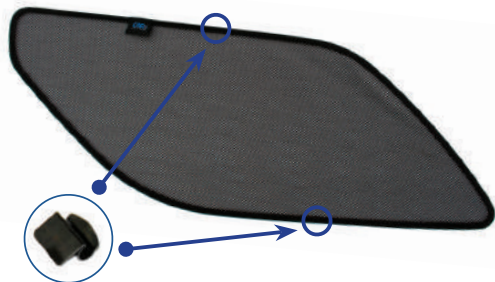

Side Shade Installation

STEP 1