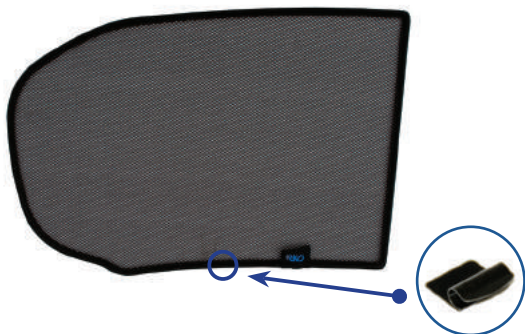

Installation

CITROEN DS3 3DR
CIT-DS3-3-A

Components Needed

Tailgate Shade Installation

STEP 1