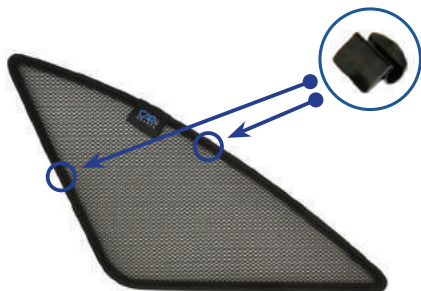

Installation

MERCEDES GLC 5DR
MB-GLC-5-A

Components Needed

Port Shade Installation

STEP 1