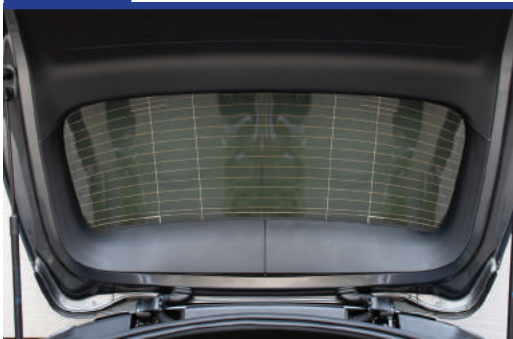

Installation

MERCEDES GLC 5DR
MB-GLC-5-A

Components Needed

Tailgate Shade Installation

STEP 1

STEP 2

STEP 3

STEP 4

STEP 5

STEP 6

Repeat this whole process for the other side.