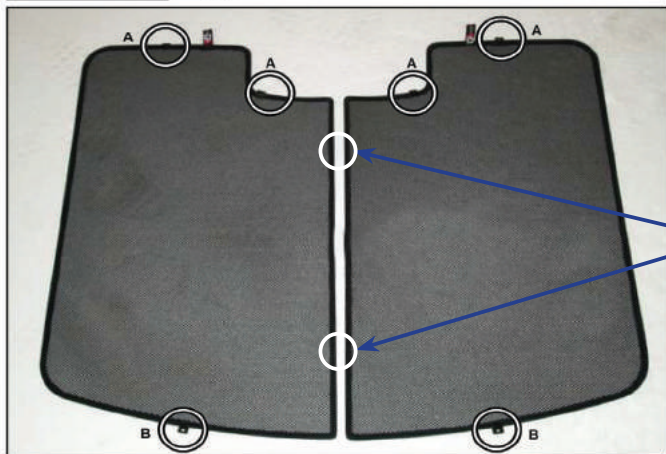

Installation

VAUXHALL VECTRA 5DR
VAU-VECT-5-A

REAR SHADE INSTALLATION

X4 (A)

X2 (B)