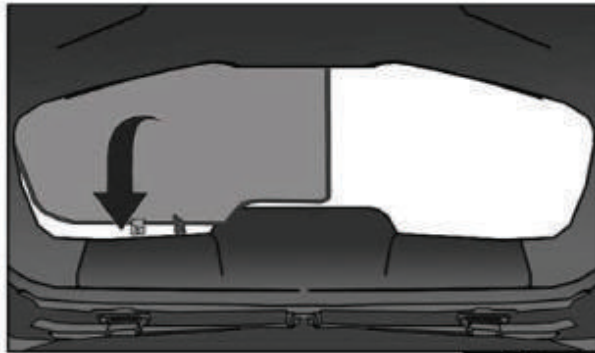

Installation

KIA SPORTAGE 5DR
KIA-SPOR-5-C

REAR SHADE INSTALLATION

④+⑤

④+⑤

④+⑤