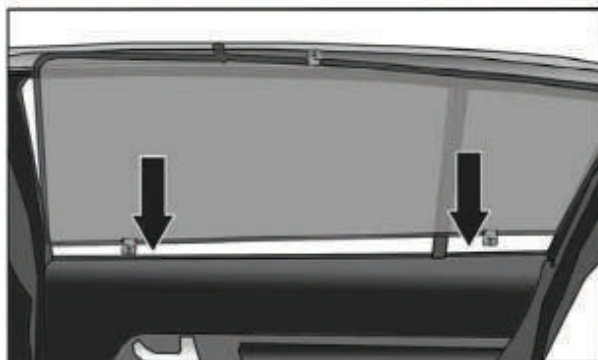

Installation

KIA SPORTAGE 5DR
KIA-SPOR-5-C

SIDE SHADE INSTALLATION

1+8

CL-M02

CL-M13

1+8

1+8