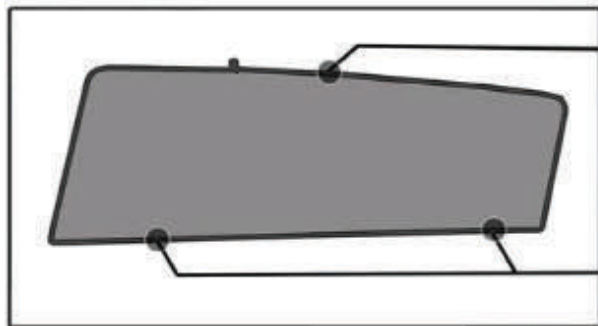

Installation Manual

KIA SPORTAGE 5DR
KIA-SPOR-5-C

COMPONENTS INCLUDED

CL-M02 x 4

CL-M13 x 4

Installation

KIA SPORTAGE 5DR
KIA-SPOR-5-C

SIDE SHADE INSTALLATION

1+8

CL-M02

CL-M13

1+8

1+8

Installation

KIA SPORTAGE 5DR
KIA-SPOR-5-C

REAR SHADE INSTALLATION