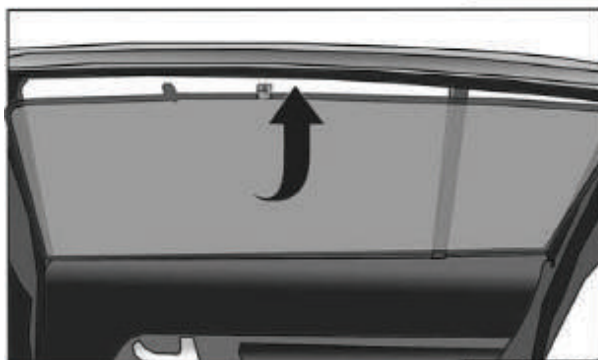

1+8

CL-M02

CL-M13

1+8

1+8

Installation

KIA SPORTAGE 5DR
KIA-SPOR-5-C

REAR SHADE INSTALLATION