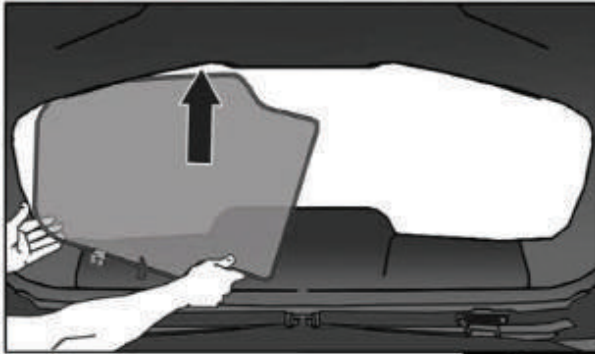

Installation

KIA SPORTAGE 5DR
KIA-SPOR-5-C

REAR SHADE INSTALLATION

④+⑤

④+⑤

④+⑤