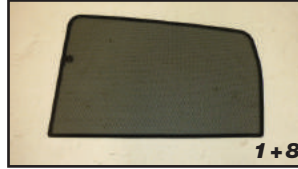

Installation Manual

NISSAN NOTE 5DR
NIS-NOTE-5-B

COMPONENTS INCLUDED

SHADES

FIXING CLIPS

CL-M02 x 4

CL-M05 x 4

CL-M12 x 2

CL-T01 x 1

Side Shade Installation

NISSAN NOTE 5DR
NIS-NOTE-5-B

COMPONENTS NEEDED:

STEP #1

INSERT CLIPS INSIDE WEATHERSTRIP

STEP #2

POSITION THE SIDE SHADE