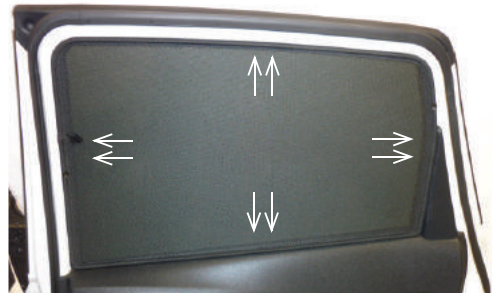

CL-T01 x 1

Side Shade Installation

NISSAN NOTE 5DR
NIS-NOTE-5-B

COMPONENTS NEEDED:

STEP #1

INSERT CLIPS INSIDE WEATHERSTRIP

STEP #2

POSITION THE SIDE SHADE

STEP #3

ATTACH SIDE SHADE BEHIND CLIPS

STEP #4

ENSURE SECURELY FITTED IN PLACE

CAR
SHADES

Quarter Light Shade Installation

NISSAN NOTE 5DR
NIS-NOTE-5-B

COMPONENTS NEEDED: