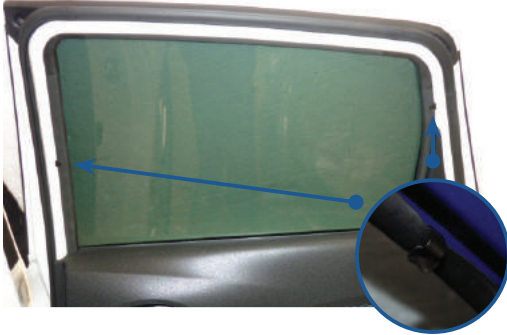

CL-T01 x 1

Side Shade Installation

NISSAN NOTE 5DR
NIS-NOTE-5-B

COMPONENTS NEEDED:

STEP #1

INSERT CLIPS INSIDE WEATHERSTRIP

STEP #2

POSITION THE SIDE SHADE