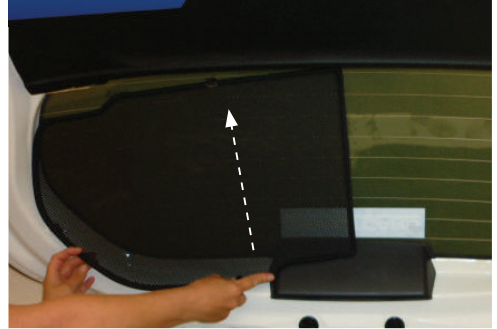

STEP #2 POSITION THE REAR SHADE