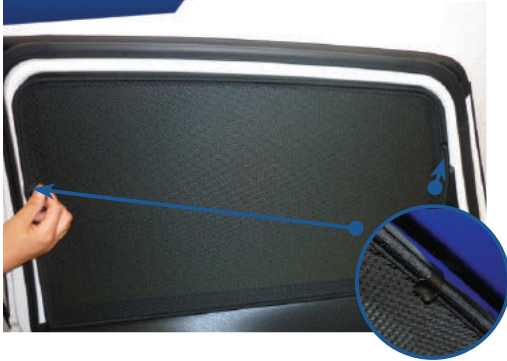

STEP #3

ATTACH SIDE SHADE BEHIND CLIPS