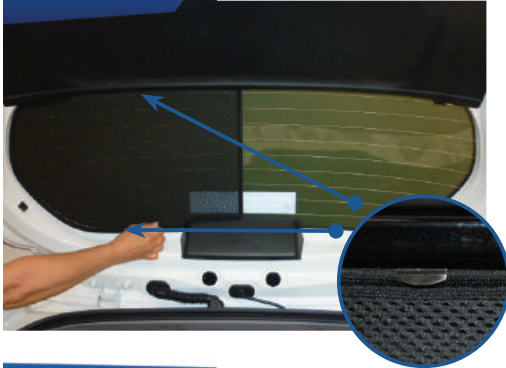

STEP #1

ATTACH CLIPS ON SHADE EDGES

STEP #2

INSERT CLIPS BEHIND INTERIOR TRIM

STEP #3

ENSURE SECURELY FITTED IN PLACE

Rear Shade Installation

NISSAN NOTE 5DR
NIS-NOTE-5-B

COMPONENTS NEEDED:

STEP #1 ATTACH CLIPS ON SHADE EDGES

STEP #2 POSITION THE REAR SHADE

STEP #3 INSERT CLIPS BEHIND INTERIOR TRIM

STEP #4 REPEAT THE PROCESS ON OTHER SHADE

STEP #5 ENSURE SECURELY FITTED IN PLACE