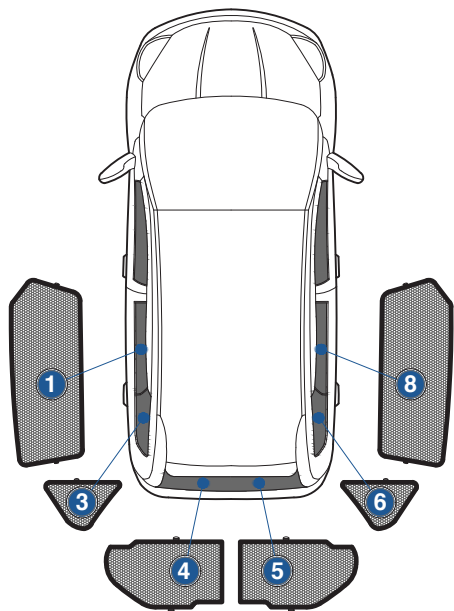

Installation Manual

NISSAN NOTE 5DR
NIS-NOTE-5-B

COMPONENTS INCLUDED

SHADES

FIXING CLIPS

CL-M02 x 4

CL-M05 x 4

CL-M12 x 2

CL-T01 x 1

Side Shade Installation

NISSAN NOTE 5DR
NIS-NOTE-5-B

COMPONENTS NEEDED:

STEP #1

INSERT CLIPS INSIDE WEATHERSTRIP

STEP #2

POSITION THE SIDE SHADE