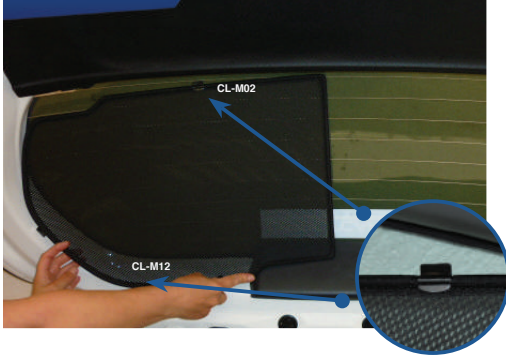

STEP #1 ATTACH CLIPS ON SHADE EDGES