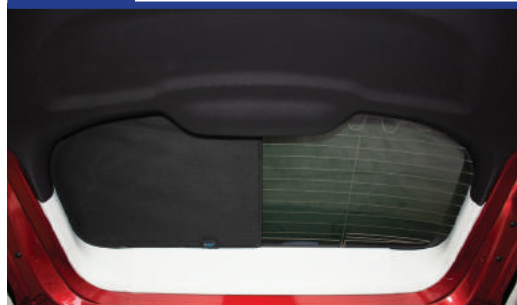

STEP 4

STEP 5

STEP 6

Installation

FORD KUGA 5DR
FOR-KUGA-5-B

Tailgate Shade Installation

STEP 7

Repeat this whole process for the other side.