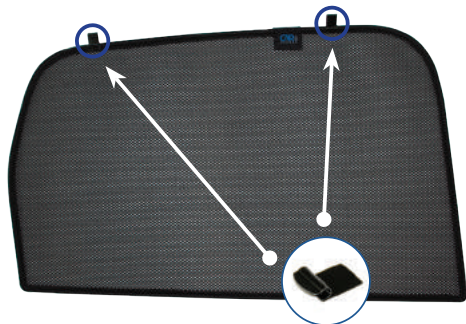

Installation

FORD KUGA 5DR
FOR-KUGA-5-B

Components Needed

Side Shade Installation

STEP 1