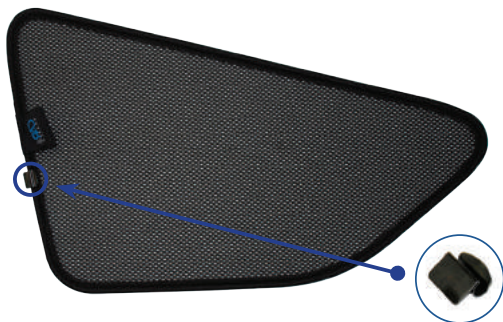

Installation

FORD KUGA 5DR
FOR-KUGA-5-B

Components Needed

Port Shades

CL-M02 x 2

Port Shade Installation

STEP 1

STEP 2