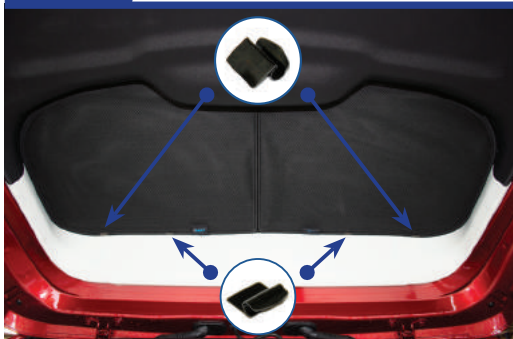

Installation

FORD KUGA 5DR
FOR-KUGA-5-B

Tailgate Shade Installation

STEP 7

Repeat this whole process for the other side.

STEP 8

STEP 9

STEP 10

STEP 11

STEP 12