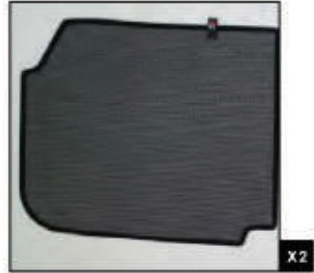

Installation Manual

JEEP GRAND CHEROKEE (WK) 5DR
JEE-GRCH-5-B

COMPONENTS INCLUDED

CL-M02 x 4

CL-M13 x 2

CL-P02 x 8

CL-W01 x 1

Installation