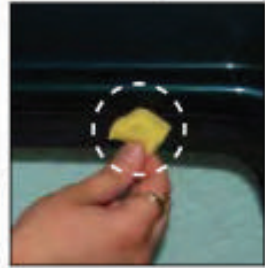

SIDE SHADE INSTALLATION