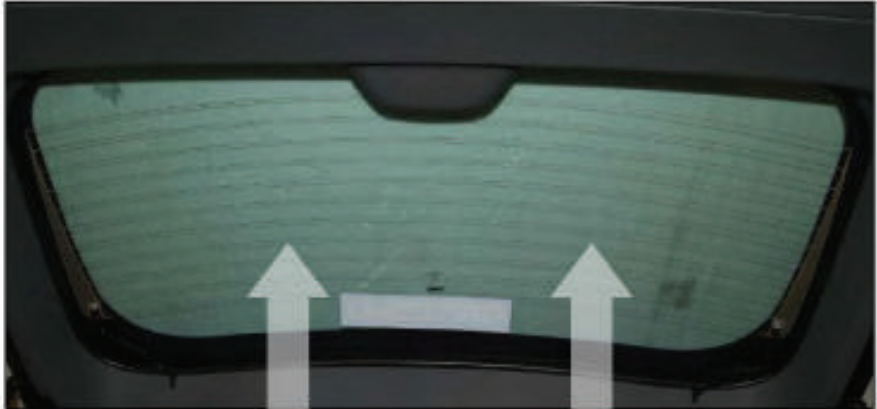

REAR SHADE INSTALLATION