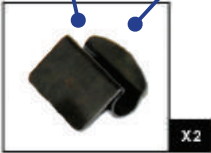

JEEP GRAND CHEROKEE (WK) 5DR
JEE-GRCH-5-B

SIDE SHADE INSTALLATION

X2

Installation

JEEP GRAND CHEROKEE (WK) 5DR
JEE-GRCH-5-B

SIDE SHADE INSTALLATION

X2

Installation

JEEP GRAND CHEROKEE (WK) 5DR
JEE-GRCH-5-B

SIDE SHADE INSTALLATION

XP

Installation

JEEP GRAND CHEROKEE (WK) 5DR
JEE-GRCH-5-B

PORT SHADE INSTALLATION

X2

Installation