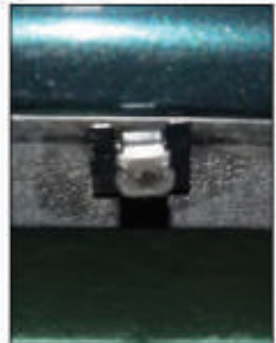

Installation Manual

JEEP GRAND CHEROKEE (WK) 5DR
JEE-GRCH-5-B

COMPONENTS INCLUDED

CL-M02 x 4

CL-M13 x 2

CL-P02 x 8

CL-W01 x 1

Installation

JEEP GRAND CHEROKEE (WK) 5DR
JEE-GRCH-5-B

SIDE SHADE INSTALLATION

X2

Installation

JEEP GRAND CHEROKEE (WK) 5DR
JEE-GRCH-5-B

SIDE SHADE INSTALLATION

X2

Installation