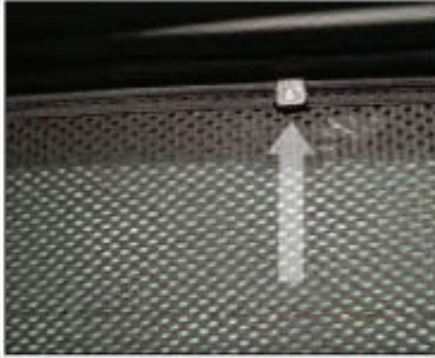

JEEP GRAND CHEROKEE (WK) 5DR
JEE-GRCH-5-B

PORT SHADE INSTALLATION

X2

Installation

JEEP GRAND CHEROKEE (WK) 5DR
JEE-GRCH-5-B

SIDE SHADE INSTALLATION

X3

Installation

JEEP GRAND CHEROKEE (WK) 5DR
JEE-GRCH-5-B

REAR SHADE INSTALLATION

Installation

JEEP GRAND CHEROKEE (WK) 5DR
JEE-GRCH-5-B

REAR SHADE INSTALLATION

X2