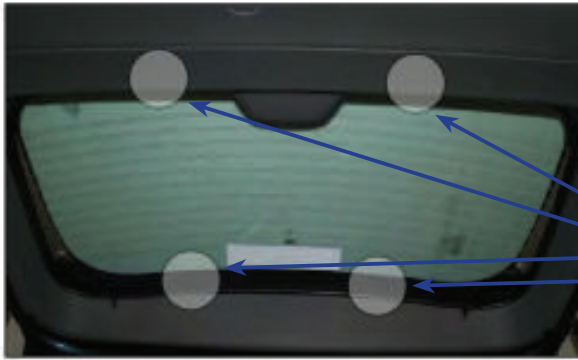

JEEP GRAND CHEROKEE (WK) 5DR
JEE-GRCH-5-B

SIDE SHADE INSTALLATION

XP

Installation

JEEP GRAND CHEROKEE (WK) 5DR
JEE-GRCH-5-B

PORT SHADE INSTALLATION

X2

Installation

JEEP GRAND CHEROKEE (WK) 5DR
JEE-GRCH-5-B

PORT SHADE INSTALLATION

X2

Installation

JEEP GRAND CHEROKEE (WK) 5DR
JEE-GRCH-5-B

SIDE SHADE INSTALLATION

X3

Installation