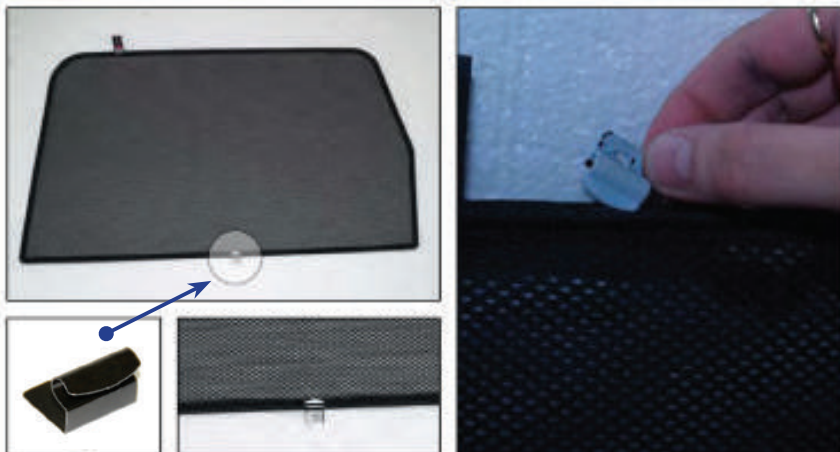

Installation Manual

JEEP GRAND CHEROKEE (WK) 5DR
JEE-GRCH-5-B

COMPONENTS INCLUDED

CL-M02 x 4

CL-M13 x 2

CL-P02 x 8

CL-W01 x 1

Installation

JEEP GRAND CHEROKEE (WK) 5DR
JEE-GRCH-5-B

SIDE SHADE INSTALLATION

X2

Installation

JEEP GRAND CHEROKEE (WK) 5DR
JEE-GRCH-5-B

SIDE SHADE INSTALLATION

X2

Installation