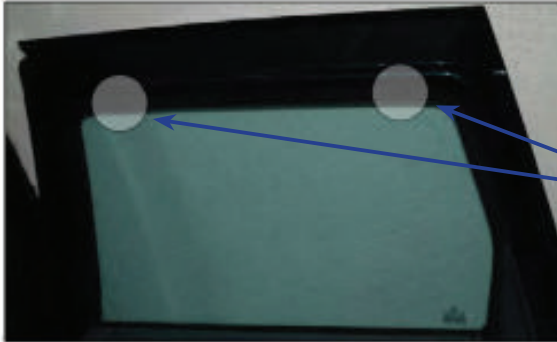

Installation Manual

JEEP GRAND CHEROKEE (WK) 5DR
JEE-GRCH-5-B

COMPONENTS INCLUDED

CL-M02 x 4

CL-M13 x 2

CL-P02 x 8

CL-W01 x 1

Installation

JEEP GRAND CHEROKEE (WK) 5DR
JEE-GRCH-5-B

SIDE SHADE INSTALLATION

X2

Installation

JEEP GRAND CHEROKEE (WK) 5DR
JEE-GRCH-5-B

SIDE SHADE INSTALLATION

X2

Installation