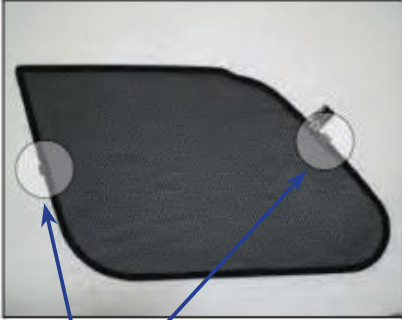

JEEP GRAND CHEROKEE (WK) 5DR
JEE-GRCH-5-B

SIDE SHADE INSTALLATION

X2

Installation

JEEP GRAND CHEROKEE (WK) 5DR
JEE-GRCH-5-B

SIDE SHADE INSTALLATION

X2

Installation

JEEP GRAND CHEROKEE (WK) 5DR
JEE-GRCH-5-B

SIDE SHADE INSTALLATION

XP

Installation

JEEP GRAND CHEROKEE (WK) 5DR
JEE-GRCH-5-B

PORT SHADE INSTALLATION

X2

Installation