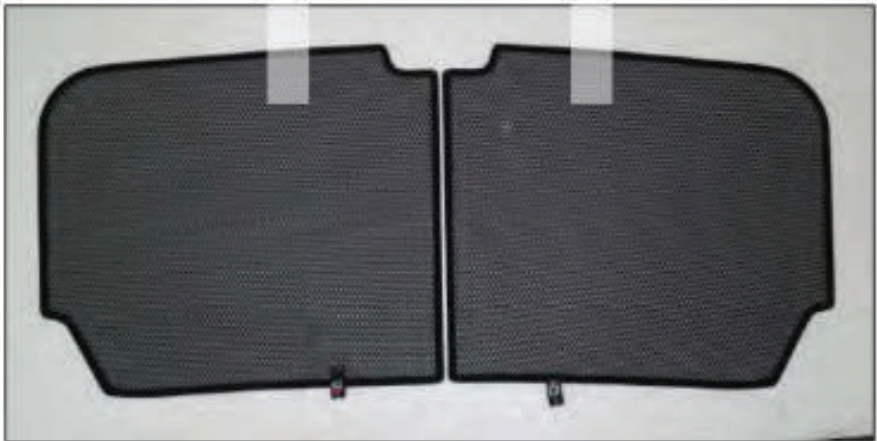

REAR SHADE INSTALLATION