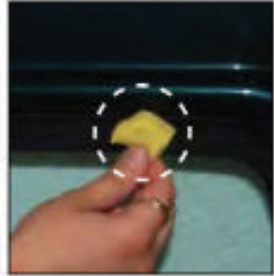

JEEP GRAND CHEROKEE (WK) 5DR
JEE-GRCH-5-B

PORT SHADE INSTALLATION

X2

Installation

JEEP GRAND CHEROKEE (WK) 5DR
JEE-GRCH-5-B

SIDE SHADE INSTALLATION

X3

Installation