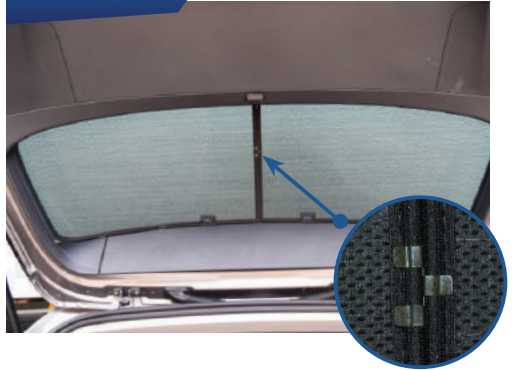

STEP #3

ATTACH SIDE SHADE BEHIND CLIPS

STEP #4

ENSURE SECURELY FITTED IN PLACE

CAR
SHADES

Quarter Light Shade Installation

VOLKSWAGEN GOLF MK7
VW-GOSV-5-G

COMPONENTS NEEDED:

STEP #1

POSITION QUARTER SHADE

STEP #2

ENSURE SECURELY FITTED IN PLACE

Rear Shade Installation

VOLKSWAGEN GOLF MK7
VW-GOSV-5-G

COMPONENTS NEEDED:

CL-M12 x 4

CL-M14 x 1

STEP #1

ATTACH CLIPS ON SHADE EDGES

STEP #2

POSITION THE REAR SHADE

STEP #3

INSERT CLIPS BEHIND INTERIOR TRIM

STEP #4

REPEAT THE PROCESS ON OTHER SHADE

STEP #5

ENSURE SECURELY FITTED IN PLACE

CAR
SHADES