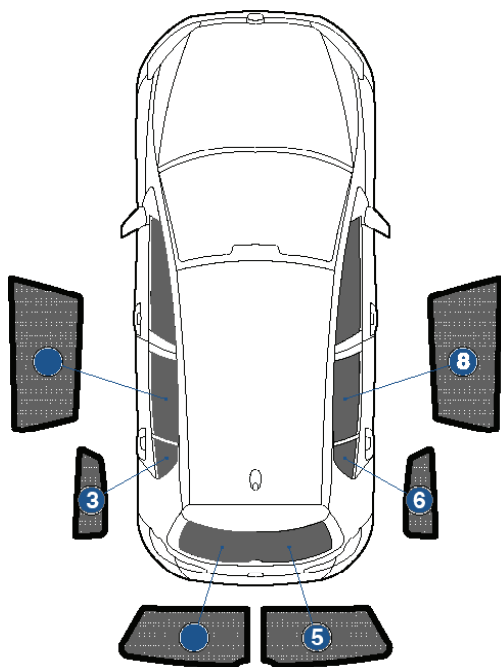

Installation Manual

VOLKSWAGEN GOLF MK7
VW-GOSV-5-G

COMPONENTS INCLUDED

SHADES

FIXING CLIPS

CL-M05 x 4

CL-M14 x 1

CL-M12 x 4

CL-T01 x 1

Side Shade Installation

VOLKSWAGEN GOLF MK7
VW-GOSV-5-G

COMPONENTS NEEDED:

STEP #1

INSERT CLIPS INSIDE WEATHERSTRIP

STEP #2

POSITION THE SIDE SHADE