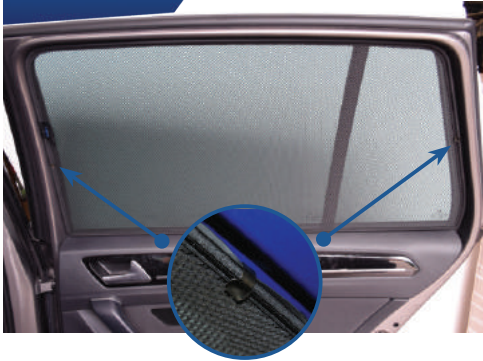

CL-T01 x 1

Side Shade Installation

VOLKSWAGEN GOLF MK7
VW-GOSV-5-G

COMPONENTS NEEDED:

STEP #1

INSERT CLIPS INSIDE WEATHERSTRIP

STEP #2

POSITION THE SIDE SHADE

STEP #3

ATTACH SIDE SHADE BEHIND CLIPS

STEP #4

ENSURE SECURELY FITTED IN PLACE

CAR
SHADES

Quarter Light Shade Installation

VOLKSWAGEN GOLF MK7
VW-GOSV-5-G

COMPONENTS NEEDED: