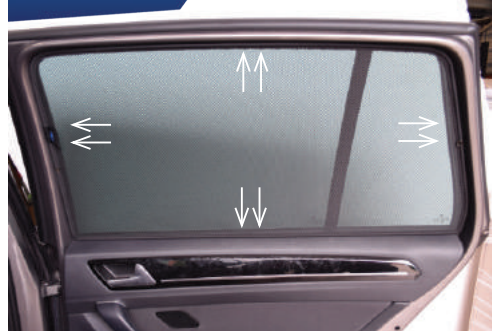

CL-T01 x 1

Side Shade Installation

VOLKSWAGEN GOLF MK7
VW-GOSV-5-G

COMPONENTS NEEDED:

STEP #1

INSERT CLIPS INSIDE WEATHERSTRIP

STEP #2

POSITION THE SIDE SHADE

STEP #3

ATTACH SIDE SHADE BEHIND CLIPS

STEP #4

ENSURE SECURELY FITTED IN PLACE

CAR
SHADES

Quarter Light Shade Installation

VOLKSWAGEN GOLF MK7
VW-GOSV-5-G

COMPONENTS NEEDED: