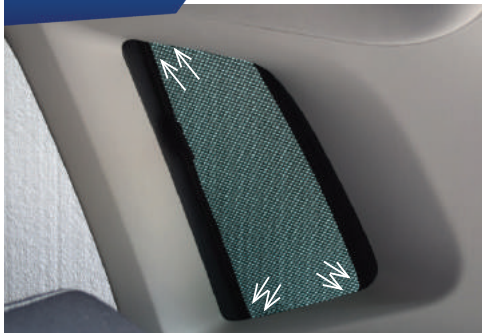

STEP #2

ENSURE SECURELY FITTED IN PLACE