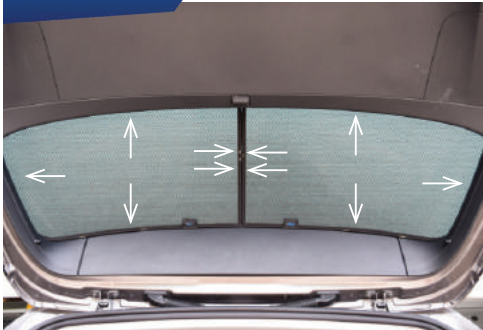

STEP #1

POSITION QUARTER SHADE

STEP #2

ENSURE SECURELY FITTED IN PLACE

Rear Shade Installation

VOLKSWAGEN GOLF MK7
VW-GOSV-5-G

COMPONENTS NEEDED:

CL-M12 x 4

CL-M14 x 1

STEP #1

ATTACH CLIPS ON SHADE EDGES

STEP #2

POSITION THE REAR SHADE

STEP #3

INSERT CLIPS BEHIND INTERIOR TRIM

STEP #4

REPEAT THE PROCESS ON OTHER SHADE

STEP #5

ENSURE SECURELY FITTED IN PLACE

CAR
SHADES