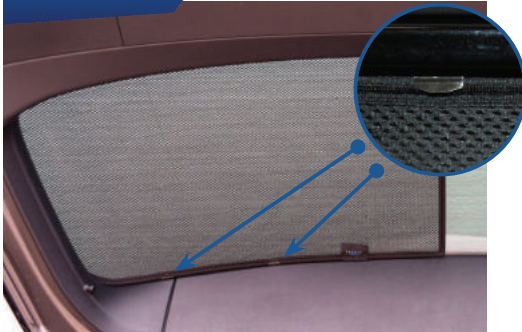

STEP #1

POSITION QUARTER SHADE

STEP #2

ENSURE SECURELY FITTED IN PLACE

Rear Shade Installation

VOLKSWAGEN GOLF MK7
VW-GOSV-5-G

COMPONENTS NEEDED:

CL-M12 x 4

CL-M14 x 1

STEP #1

ATTACH CLIPS ON SHADE EDGES

STEP #2

POSITION THE REAR SHADE

STEP #3

INSERT CLIPS BEHIND INTERIOR TRIM

STEP #4